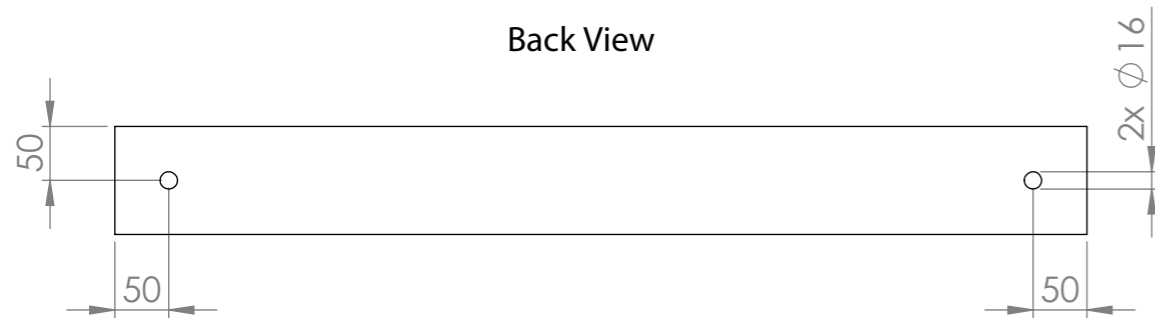

Top View

Front View

Side View - Section View

Back View

**LUSO**  
STONE

|              |                 |
|--------------|-----------------|
| Product Name | Aura 900        |
| Weight, kg   | 19              |
| Material     | Stone Resin     |
| Size, mm     | 900 x 400 x 100 |

*All basins are supplied with no tap hole(s). If you require a tap hole, you will need to use a standard 38mm hole-saw drill attachment.  
All dimensions are in mm.*