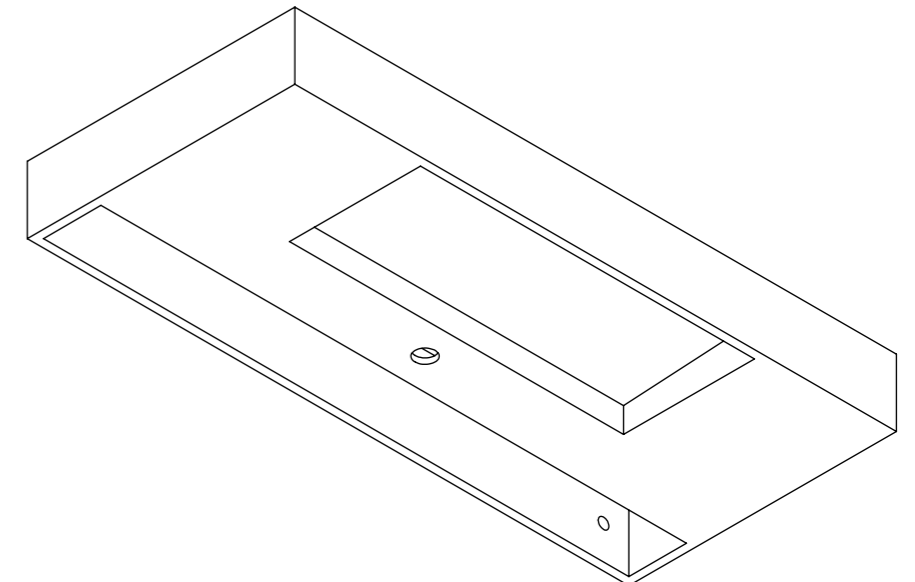

Top View

Front View

Side View - Section View

Back View

**LUSO**  
STONE

|              |                 |
|--------------|-----------------|
| Product Name | Aura 900        |
| Weight, kg   | 19              |
| Material     | Stone Resin     |
| Size, mm     | 900 x 400 x 100 |

*All basins are supplied with no tap hole(s). If you require a tap hole, you will need to use a standard 38mm hole-saw drill attachment.  
All dimensions are in mm.*