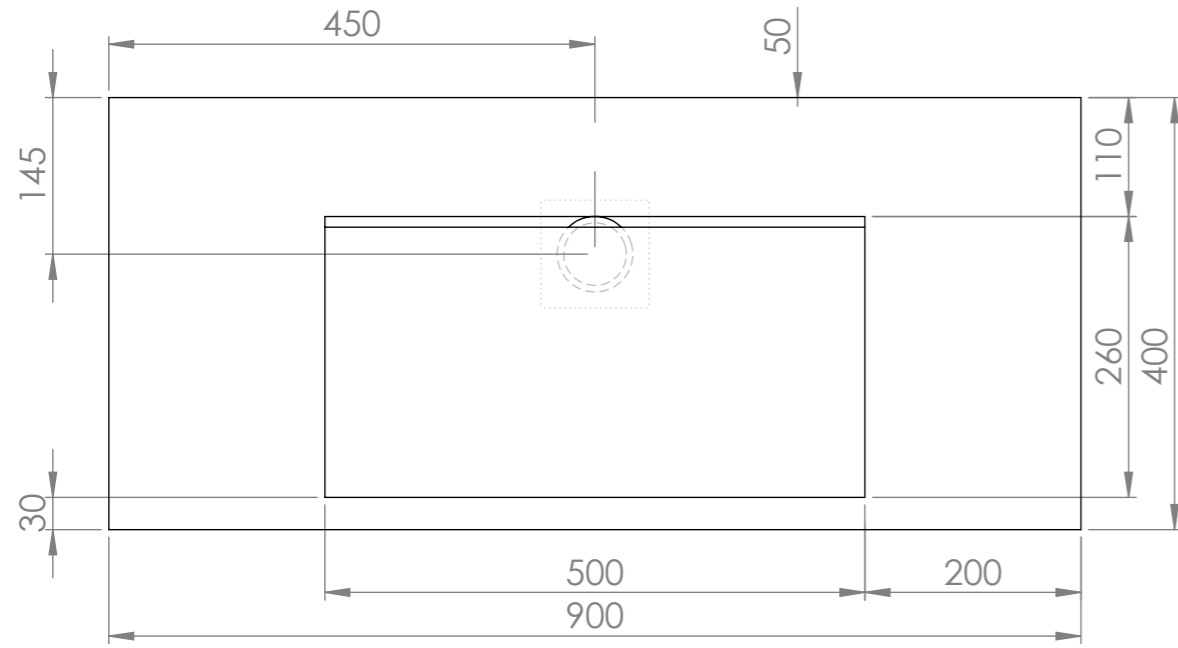

Top View

Front View

Side View - Section View

Back View

**LUSO**  
STONE

|              |                 |
|--------------|-----------------|
| Product Name | Aura 900        |
| Weight, kg   | 19              |
| Material     | Stone Resin     |
| Size, mm     | 900 x 400 x 100 |

*All basins are supplied with no tap hole(s). If you require a tap hole, you will need to use a standard 38mm hole-saw drill attachment.  
All dimensions are in mm.*