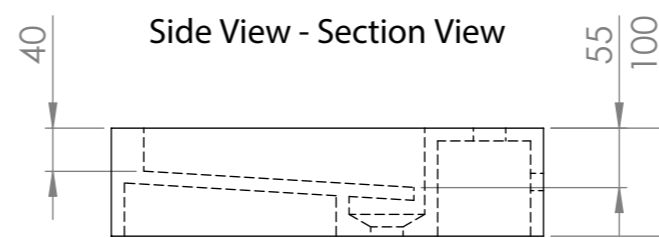

Top View

Front View

Side View - Section View

Back View

**LUSO**  
STONE

|              |                 |
|--------------|-----------------|
| Product Name | Aura 900        |
| Weight, kg   | 19              |
| Material     | Stone Resin     |
| Size, mm     | 900 x 400 x 100 |

*All basins are supplied with no tap hole(s). If you require a tap hole, you will need to use a standard 38mm hole-saw drill attachment.  
All dimensions are in mm.*