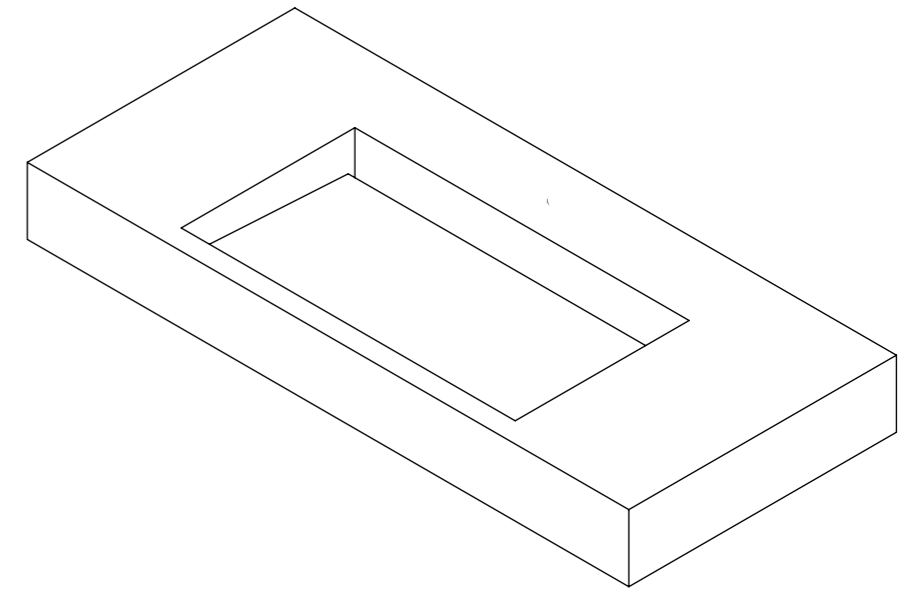

Top View

Front View

Side View - Section View

Back View

**LUSO**  
STONE

|              |                 |
|--------------|-----------------|
| Product Name | Aura 900        |
| Weight, kg   | 19              |
| Material     | Stone Resin     |
| Size, mm     | 900 x 400 x 100 |

*All basins are supplied with no tap hole(s). If you require a tap hole, you will need to use a standard 38mm hole-saw drill attachment.  
All dimensions are in mm.*