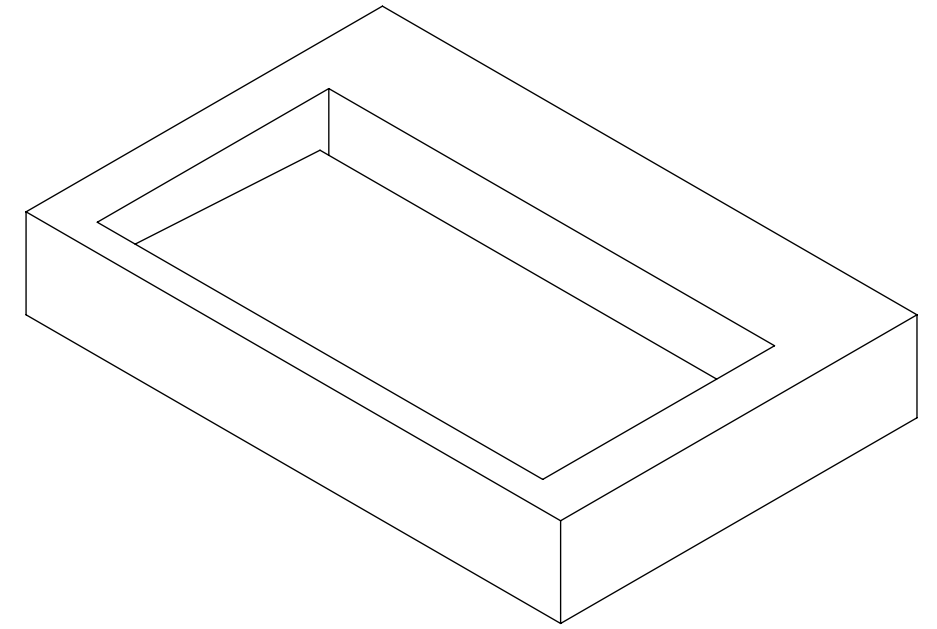

Top View

Front View

Side View - Section View

Back View

**LUSO**  
STONE

Product Name	Aura 600
Weight, kg	14
Material	Stone Resin
Size, mm	600 x 400 x 100