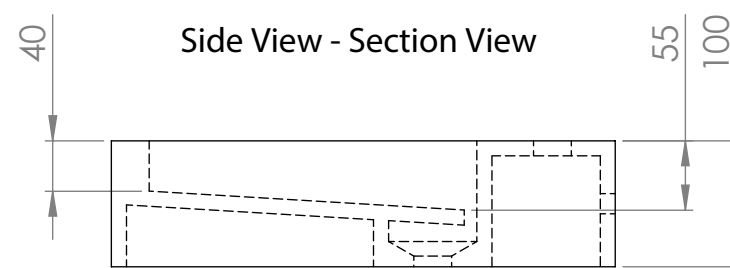

Top View

Front View

Side View - Section View

Back View

**LUSO**  
STONE

Product Name	Aura 600
Weight, kg	14
Material	Stone Resin
Size, mm	600 x 400 x 100