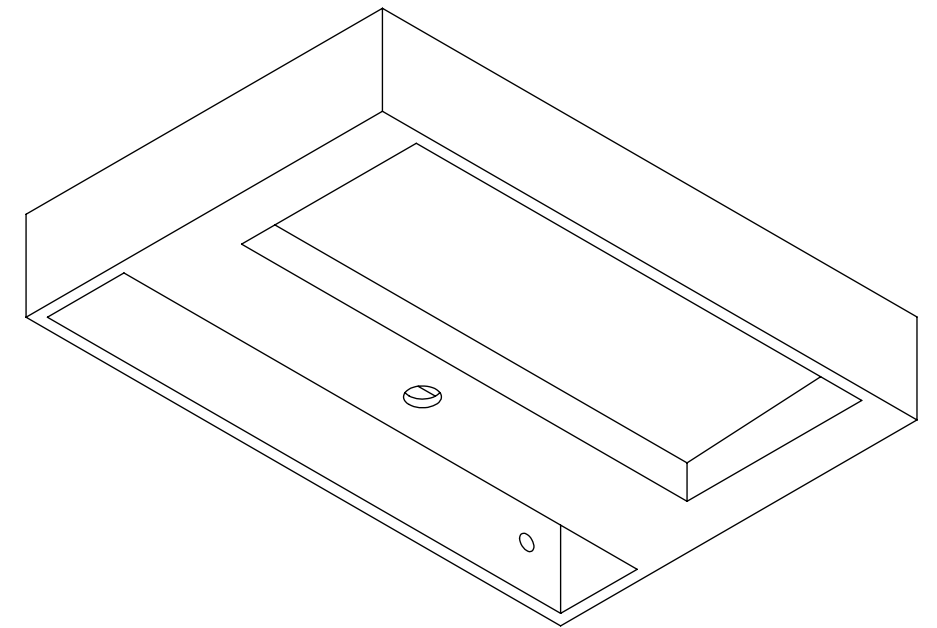

Top View

Front View

Side View - Section View

Back View

**LUSO**  
STONE

Product Name	Aura 600
Weight, kg	14
Material	Stone Resin
Size, mm	600 x 400 x 100