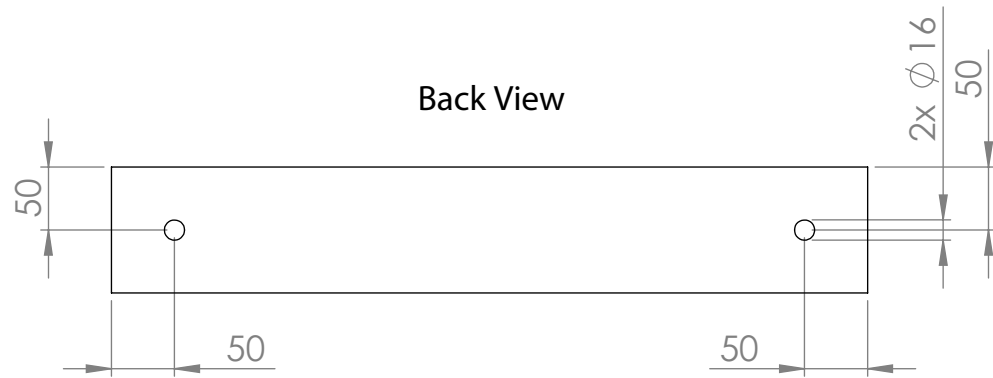

Top View

Front View

Side View - Section View

Back View

**LUSO**  
STONE

Product Name	Aura 600
Weight, kg	14
Material	Stone Resin
Size, mm	600 x 400 x 100