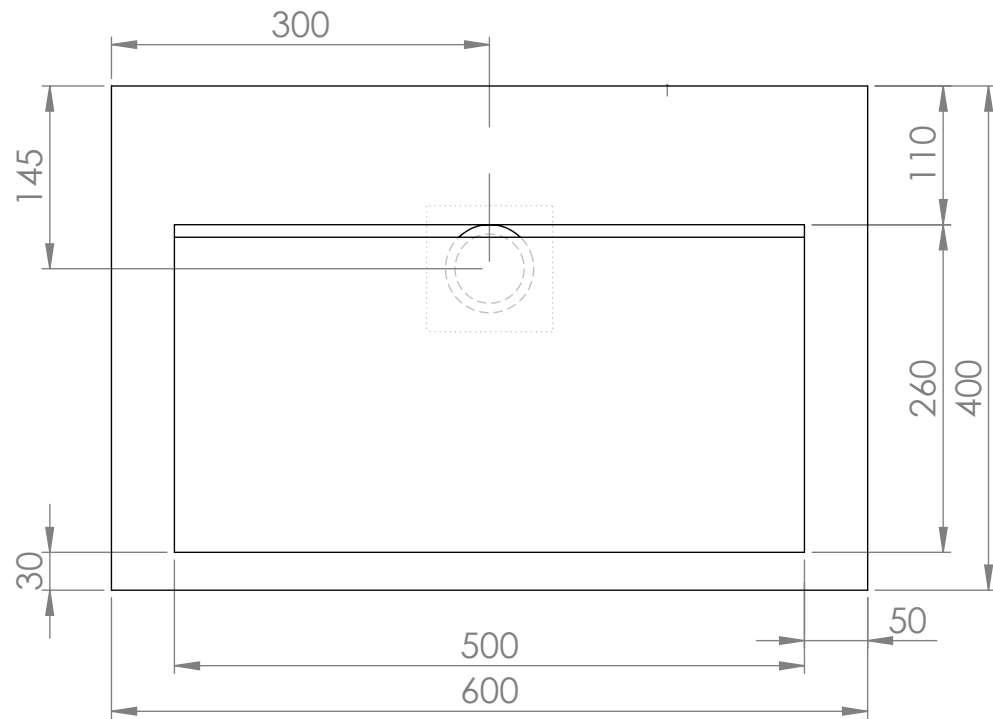

Top View

Front View

Side View - Section View

Back View

**LUSO**  
STONE

Product Name	Aura 600
Weight, kg	14
Material	Stone Resin
Size, mm	600 x 400 x 100