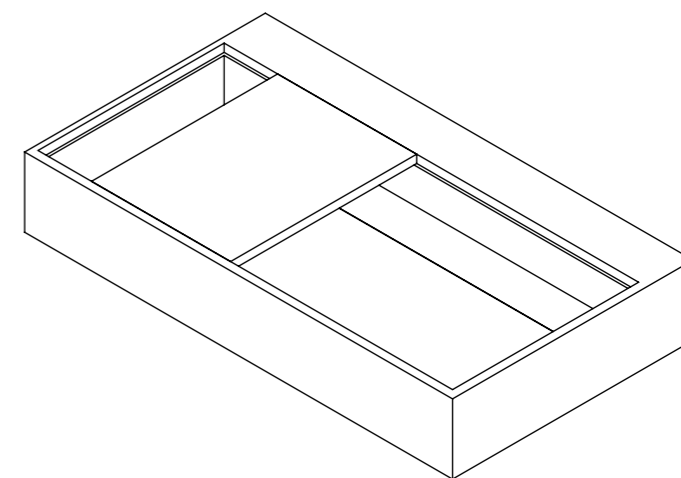

Front View - Section View

Side View - Section View

Back View

LUSO
STONE

Product Name	Veno
Weight, kg	23
Material	Stone Resin
Size, mm	800 x 450 x 130

All basins are supplied with no tap hole(s). If you require a tap hole, you will need to use a standard 38mm hole-saw drill attachment. All dimensions provided in mm.