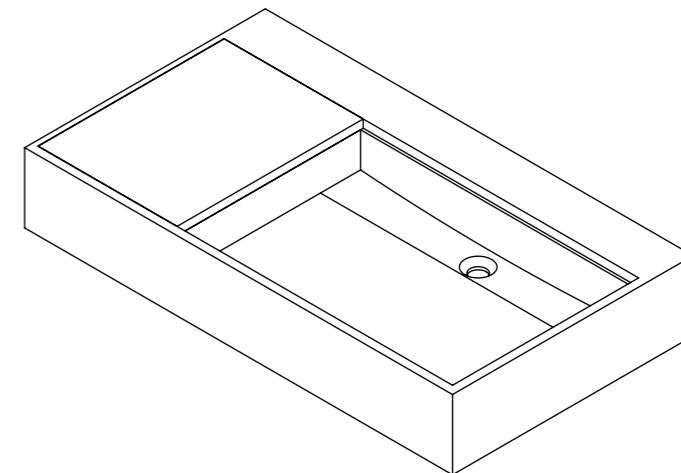

Front View - Section View

Side View - Section View

Back View

LUSO
STONE

Product Name	Veno
Weight, kg	23
Material	Stone Resin
Size, mm	800 x 450 x 130

All basins are supplied with no tap hole(s). If you require a tap hole, you will need to use a standard 38mm hole-saw drill attachment. All dimensions provided in mm.