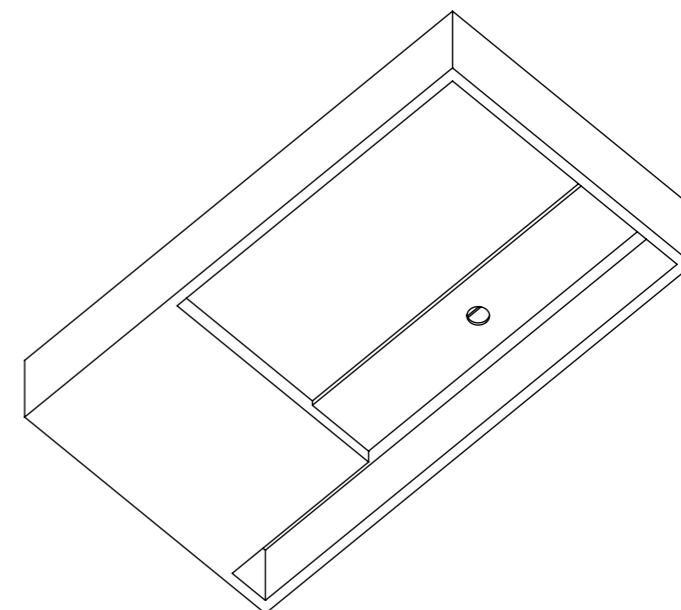

Front View - Section View

Side View - Section View

Back View

LUSO
STONE

Product Name	Veno
Weight, kg	23
Material	Stone Resin
Size, mm	800 x 450 x 130

All basins are supplied with no tap hole(s). If you require a tap hole, you will need to use a standard 38mm hole-saw drill attachment. All dimensions provided in mm.