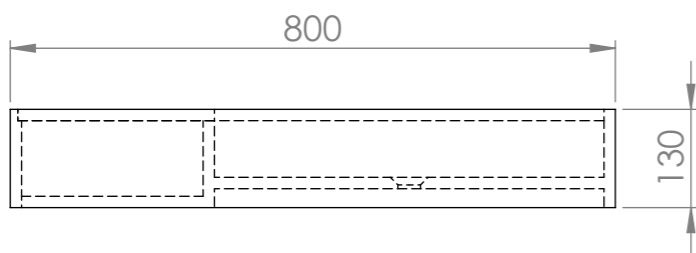

Front View - Section View

Side View - Section View

Back View

LUSO
STONE

Product Name	Veno
Weight, kg	23
Material	Stone Resin
Size, mm	800 x 450 x 130

All basins are supplied with no tap hole(s). If you require a tap hole, you will need to use a standard 38mm hole-saw drill attachment. All dimensions provided in mm.