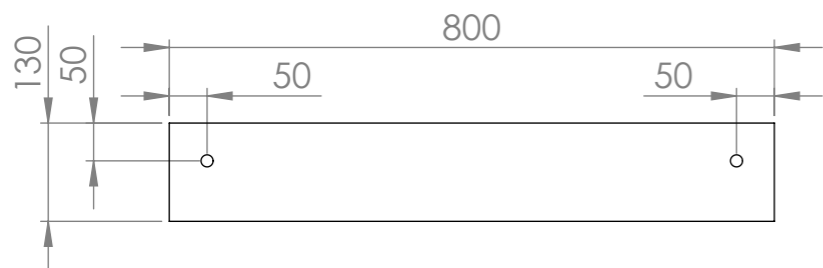

Front View - Section View

Side View - Section View

Back View

LUSO
STONE

Product Name	Veno
Weight, kg	23
Material	Stone Resin
Size, mm	800 x 450 x 130

All basins are supplied with no tap hole(s). If you require a tap hole, you will need to use a standard 38mm hole-saw drill attachment. All dimensions provided in mm.