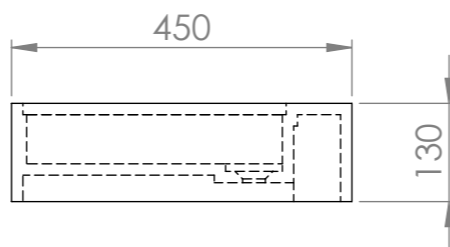

Front View - Section View

Side View - Section View

Back View

LUSO
STONE

Product Name	Veno
Weight, kg	23
Material	Stone Resin
Size, mm	800 x 450 x 130

All basins are supplied with no tap hole(s). If you require a tap hole, you will need to use a standard 38mm hole-saw drill attachment. All dimensions provided in mm.