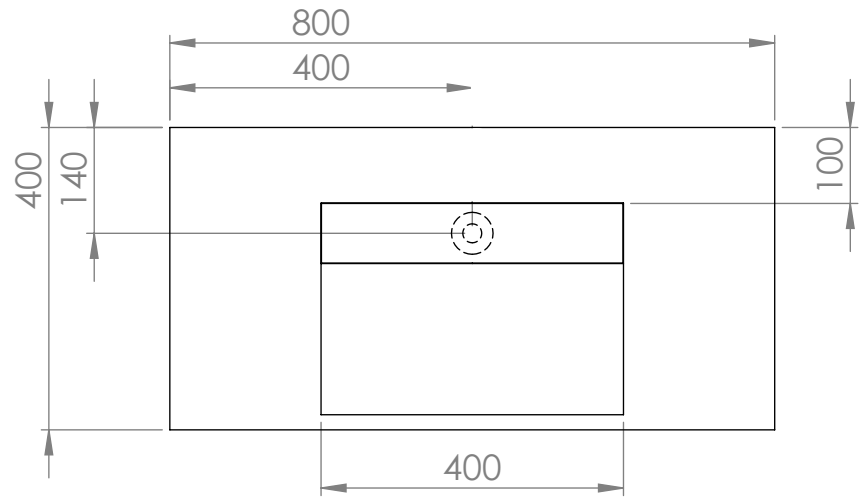

Top View

Front View

Side View - Section View

Back View

LUSO
STONE

Product Name	Prisma
Weight, kg	17
Material	Stone Resin
Size, mm	800 x 400 x 150

All basins are supplied with no tap hole(s). If you require a tap hole, you will need to use a standard 38mm hole-saw drill attachment.

All dimensions are in mm.