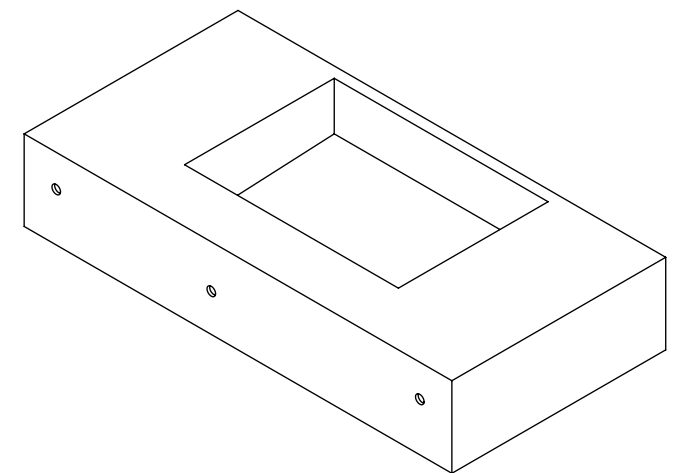

Top View

Front View

Side View - Section View

Back View

LUSO
STONE

Product Name	Prisma
Weight, kg	17
Material	Stone Resin
Size, mm	800 x 400 x 150

All basins are supplied with no tap hole(s). If you require a tap hole, you will need to use a standard 38mm hole-saw drill attachment.

All dimensions are in mm.