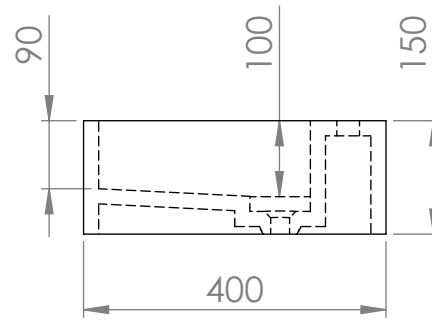

Top View

Front View

Side View - Section View

Back View

LUSO
STONE

Product Name	Prisma
Weight, kg	17
Material	Stone Resin
Size, mm	800 x 400 x 150

All basins are supplied with no tap hole(s). If you require a tap hole, you will need to use a standard 38mm hole-saw drill attachment.

All dimensions are in mm.