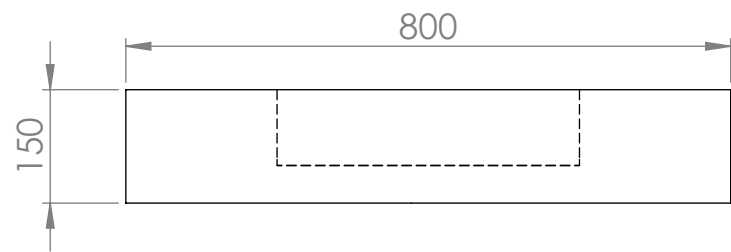

Top View

Front View

Side View - Section View

Back View

LUSO
STONE

Product Name	Prisma
Weight, kg	17
Material	Stone Resin
Size, mm	800 x 400 x 150

All basins are supplied with no tap hole(s). If you require a tap hole, you will need to use a standard 38mm hole-saw drill attachment.

All dimensions are in mm.