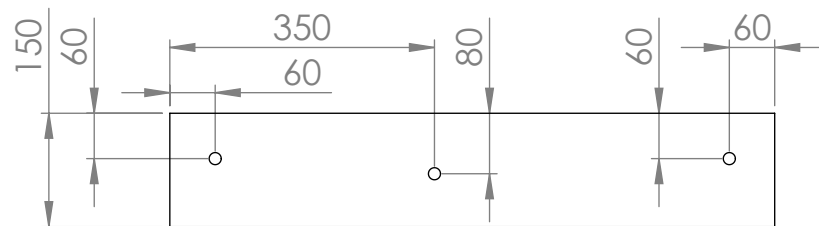

Top View

Front View

Side View - Section View

Back View

LUSO
STONE

Product Name	Prisma
Weight, kg	17
Material	Stone Resin
Size, mm	800 x 400 x 150

All basins are supplied with no tap hole(s). If you require a tap hole, you will need to use a standard 38mm hole-saw drill attachment.

All dimensions are in mm.