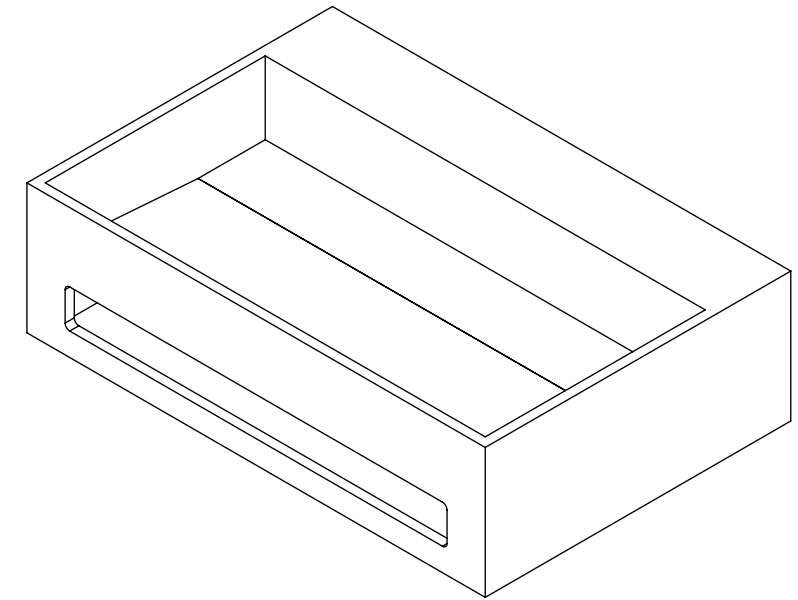

TOP VIEW

FRONT VIEW

SIDE VIEW

BACK VIEW

**LUSO**  
STONE

Product Name	Ethos Flow
Weight, kg	15
Material	Stone Resin
Size, mm	600 x 400 x 170

*All basins are supplied with no tap hole(s). If you require a tap hole, you will need to use a standard 38mm hole-saw drill attachment. All dimensions provided in mm.*