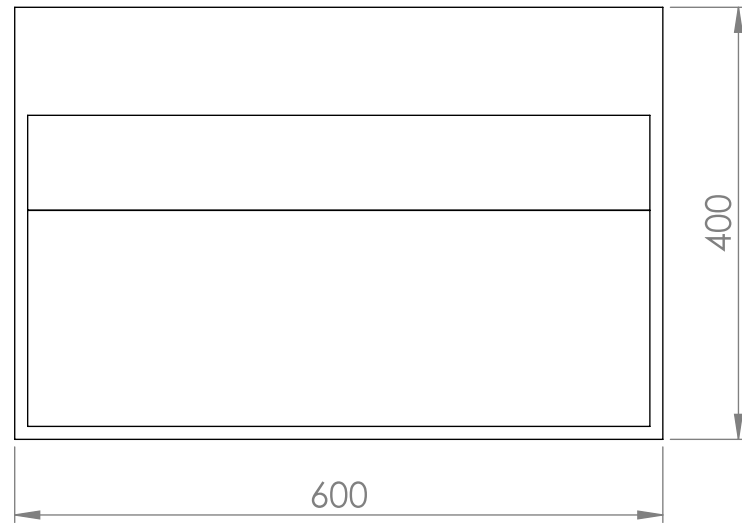

TOP VIEW

FRONT VIEW

SIDE VIEW

BACK VIEW

**LUSO**  
STONE

Product Name	Ethos Flow
Weight, kg	15
Material	Stone Resin
Size, mm	600 x 400 x 170

*All basins are supplied with no tap hole(s). If you require a tap hole, you will need to use a standard 38mm hole-saw drill attachment. All dimensions provided in mm.*