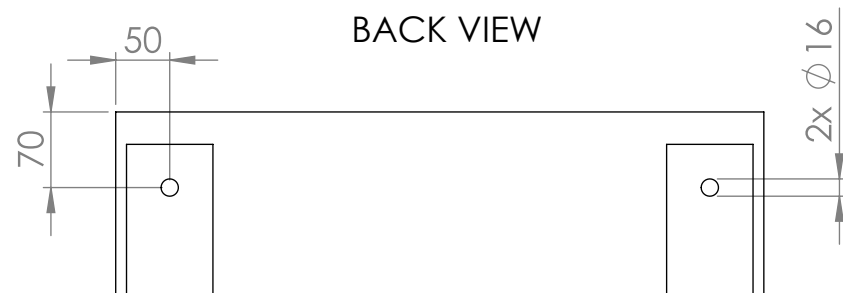

TOP VIEW

FRONT VIEW

SIDE VIEW

BACK VIEW

**LUSO**  
STONE

Product Name	Ethos Flow
Weight, kg	15
Material	Stone Resin
Size, mm	600 x 400 x 170

*All basins are supplied with no tap hole(s). If you require a tap hole, you will need to use a standard 38mm hole-saw drill attachment. All dimensions provided in mm.*