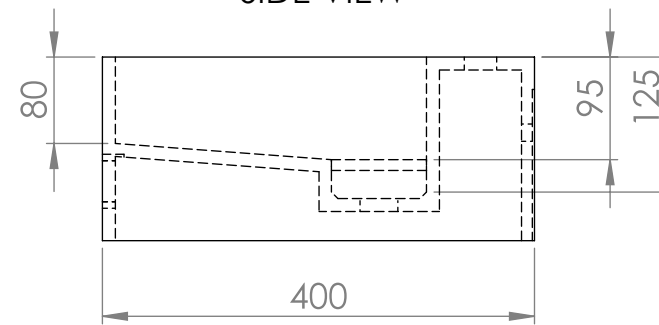

TOP VIEW

FRONT VIEW

SIDE VIEW

BACK VIEW

**LUSO**  
STONE

Product Name	Ethos Flow
Weight, kg	15
Material	Stone Resin
Size, mm	600 x 400 x 170

*All basins are supplied with no tap hole(s). If you require a tap hole, you will need to use a standard 38mm hole-saw drill attachment. All dimensions provided in mm.*