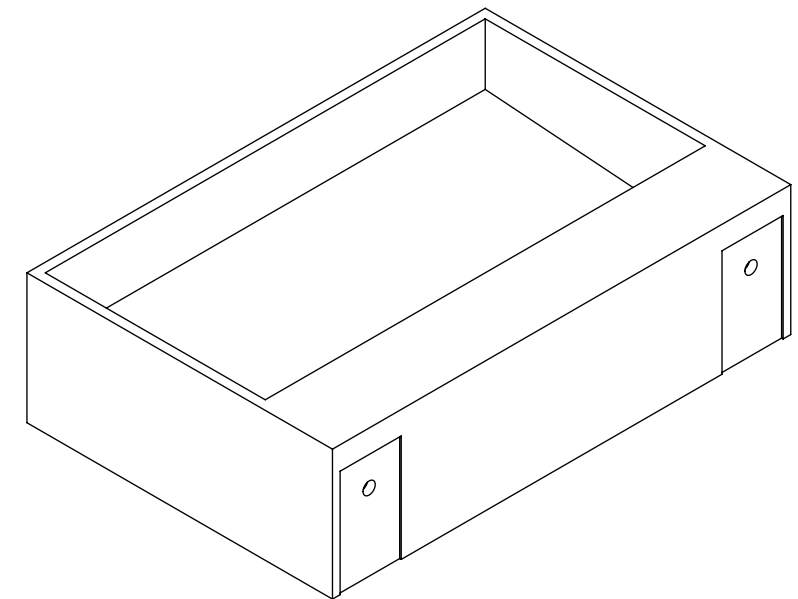

TOP VIEW

FRONT VIEW

SIDE VIEW

BACK VIEW

**LUSO**  
STONE

Product Name	Ethos Flow
Weight, kg	15
Material	Stone Resin
Size, mm	600 x 400 x 170

*All basins are supplied with no tap hole(s). If you require a tap hole, you will need to use a standard 38mm hole-saw drill attachment. All dimensions provided in mm.*