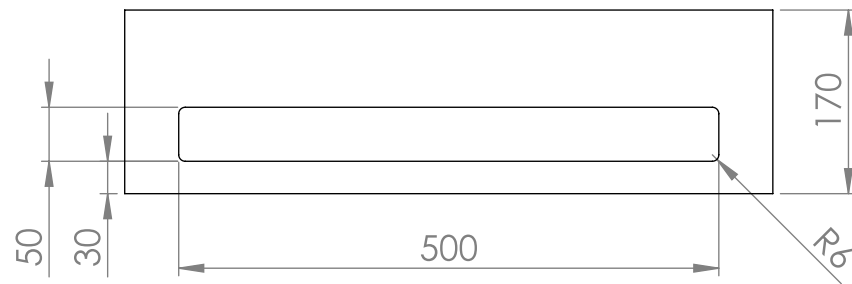

TOP VIEW

FRONT VIEW

SIDE VIEW

BACK VIEW

**LUSO**  
STONE

Product Name	Ethos Flow
Weight, kg	15
Material	Stone Resin
Size, mm	600 x 400 x 170

*All basins are supplied with no tap hole(s). If you require a tap hole, you will need to use a standard 38mm hole-saw drill attachment. All dimensions provided in mm.*