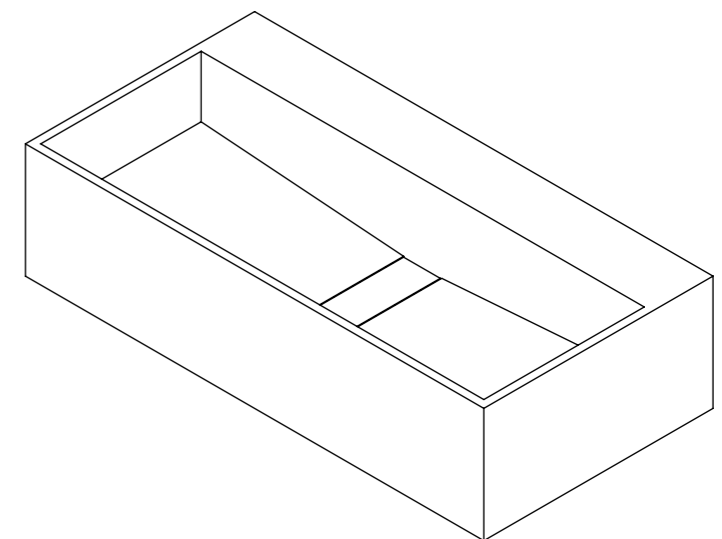

TOP VIEW

FRONT VIEW

SIDE VIEW

FRONT VIEW - SECTION VIEW

BACK VIEW

**LUSO**  
STONE

Product Name	Thinn 600
Weight, kg	16
Material	Stone Resin
Size, mm	600 x 300 x 150

*All basins are supplied with no tap hole(s). If you require a tap hole, you will need to use a standard 38mm hole-saw drill attachment.  
All dimensions are in mm.*