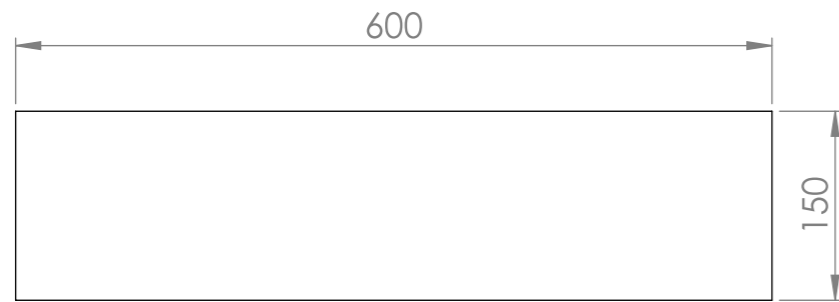

TOP VIEW

FRONT VIEW

SIDE VIEW

FRONT VIEW - SECTION VIEW

BACK VIEW

**LUSO**  
STONE

Product Name	Thinn 600
Weight, kg	16
Material	Stone Resin
Size, mm	600 x 300 x 150

*All basins are supplied with no tap hole(s). If you require a tap hole, you will need to use a standard 38mm hole-saw drill attachment.  
All dimensions are in mm.*