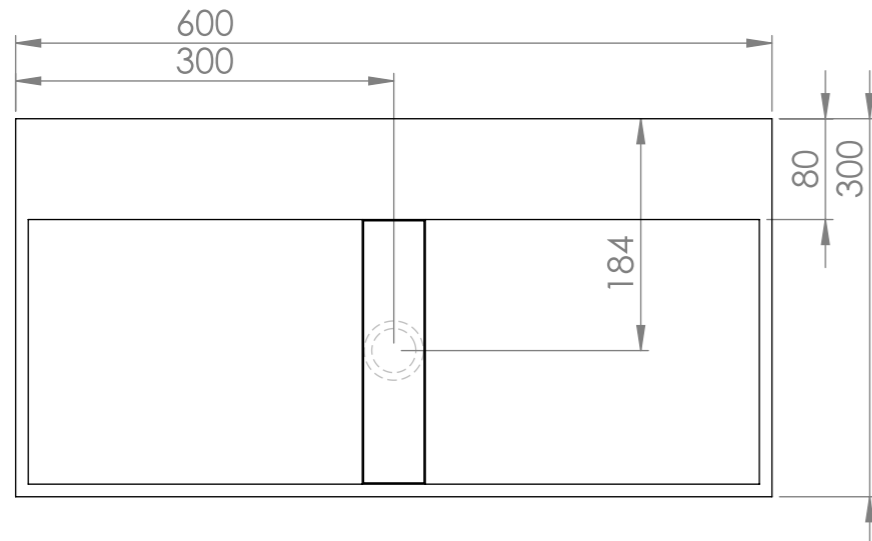

TOP VIEW

FRONT VIEW

SIDE VIEW

FRONT VIEW - SECTION VIEW

BACK VIEW

**LUSO**  
STONE

Product Name	Thinn 600
Weight, kg	16
Material	Stone Resin
Size, mm	600 x 300 x 150

*All basins are supplied with no tap hole(s). If you require a tap hole, you will need to use a standard 38mm hole-saw drill attachment.  
All dimensions are in mm.*