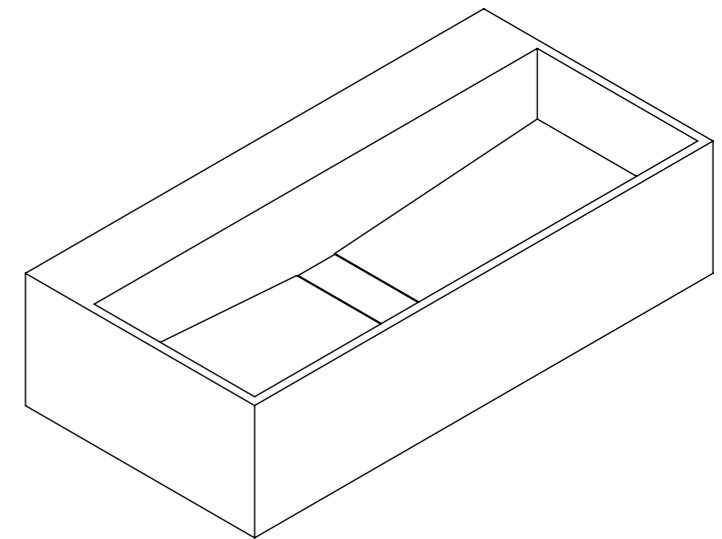

TOP VIEW

FRONT VIEW

SIDE VIEW

FRONT VIEW - SECTION VIEW

BACK VIEW

**LUSO**  
STONE

Product Name	Thinn 600
Weight, kg	16
Material	Stone Resin
Size, mm	600 x 300 x 150

*All basins are supplied with no tap hole(s). If you require a tap hole, you will need to use a standard 38mm hole-saw drill attachment.  
All dimensions are in mm.*