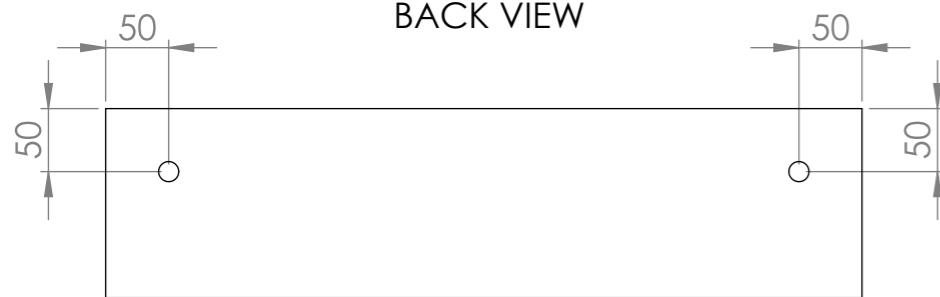

TOP VIEW

FRONT VIEW

SIDE VIEW

FRONT VIEW - SECTION VIEW

BACK VIEW

**LUSO**  
STONE

Product Name	Thinn 600
Weight, kg	16
Material	Stone Resin
Size, mm	600 x 300 x 150

*All basins are supplied with no tap hole(s). If you require a tap hole, you will need to use a standard 38mm hole-saw drill attachment.  
All dimensions are in mm.*