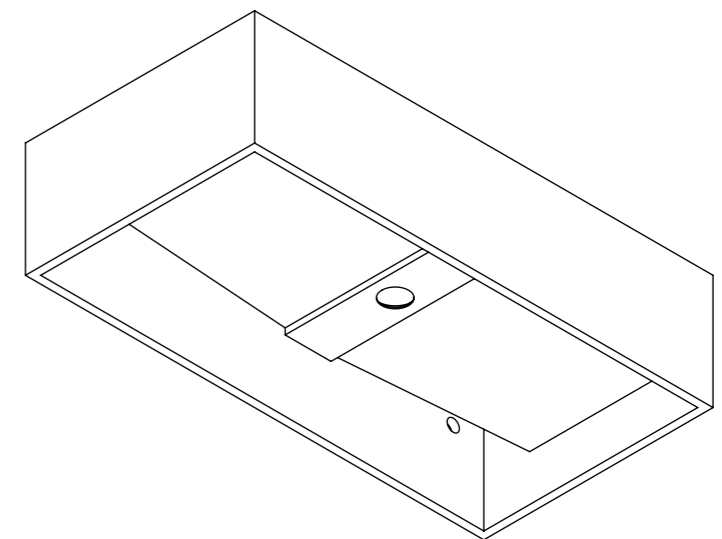

TOP VIEW

FRONT VIEW

SIDE VIEW

FRONT VIEW - SECTION VIEW

BACK VIEW

**LUSO**  
STONE

Product Name	Thinn 600
Weight, kg	16
Material	Stone Resin
Size, mm	600 x 300 x 150

*All basins are supplied with no tap hole(s). If you require a tap hole, you will need to use a standard 38mm hole-saw drill attachment.  
All dimensions are in mm.*