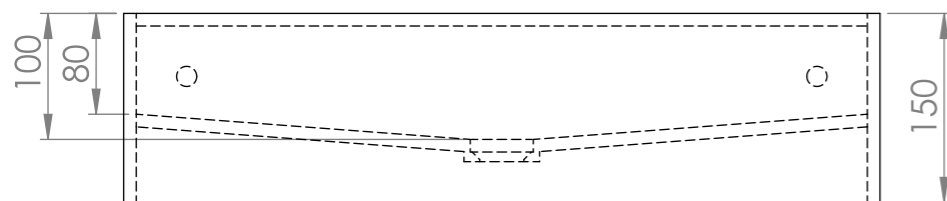

TOP VIEW

FRONT VIEW

SIDE VIEW

FRONT VIEW - SECTION VIEW

BACK VIEW

**LUSO**  
STONE

Product Name	Thinn 600
Weight, kg	16
Material	Stone Resin
Size, mm	600 x 300 x 150

*All basins are supplied with no tap hole(s). If you require a tap hole, you will need to use a standard 38mm hole-saw drill attachment.  
All dimensions are in mm.*