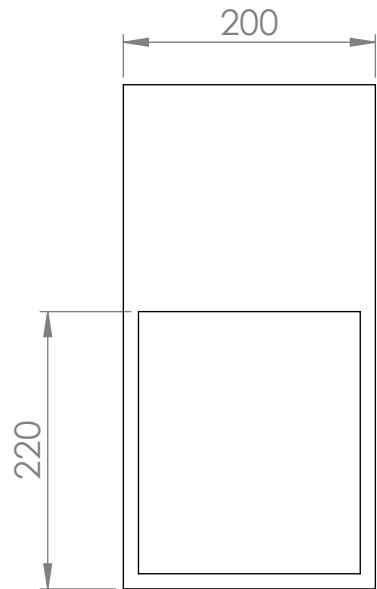

Top View

Side View

Front View

Side View - Section View

LUSO
STONE

Product Name	Modul
Weight, kg	12
Material	Stone Resin
Size, mm	400 x 200 x 400

All basins are supplied with no tap hole(s). If you require a tap hole, you will need to use a standard 38mm hole-saw drill attachment. All dimensions provided in mm.