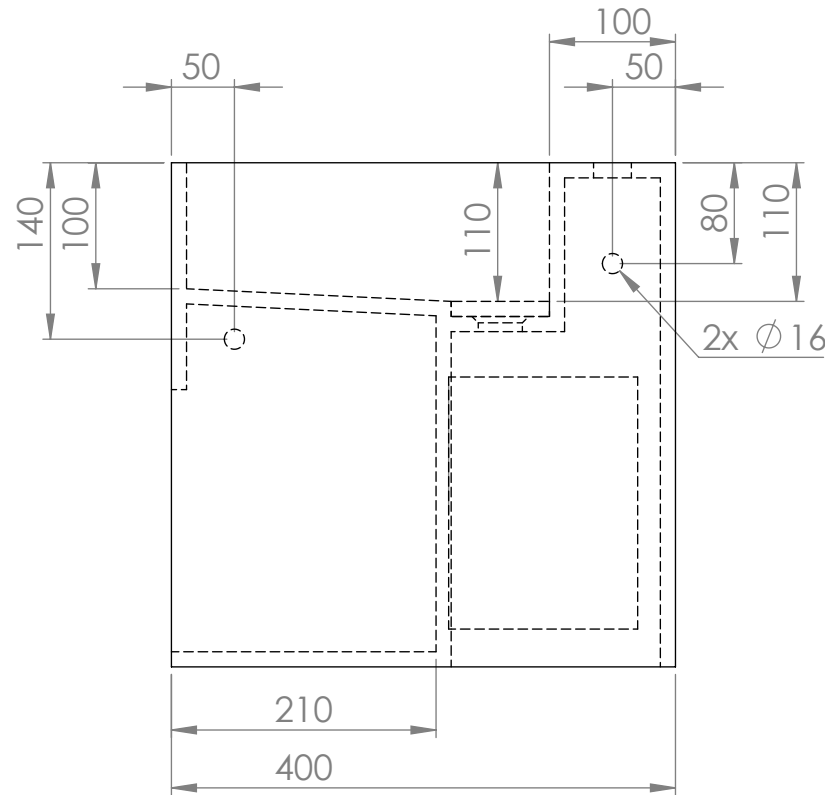

Top View

Side View

Front View

Side View - Section View

LUSO
STONE

Product Name	Modul
Weight, kg	12
Material	Stone Resin
Size, mm	400 x 200 x 400

All basins are supplied with no tap hole(s). If you require a tap hole, you will need to use a standard 38mm hole-saw drill attachment. All dimensions provided in mm.