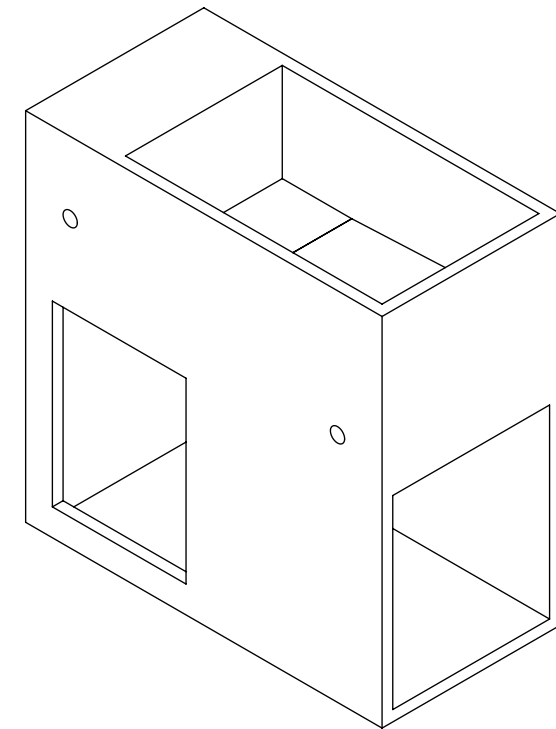

Top View

Side View

Front View

Side View - Section View

LUSO
STONE

Product Name	Modul
Weight, kg	12
Material	Stone Resin
Size, mm	400 x 200 x 400

All basins are supplied with no tap hole(s). If you require a tap hole, you will need to use a standard 38mm hole-saw drill attachment. All dimensions provided in mm.