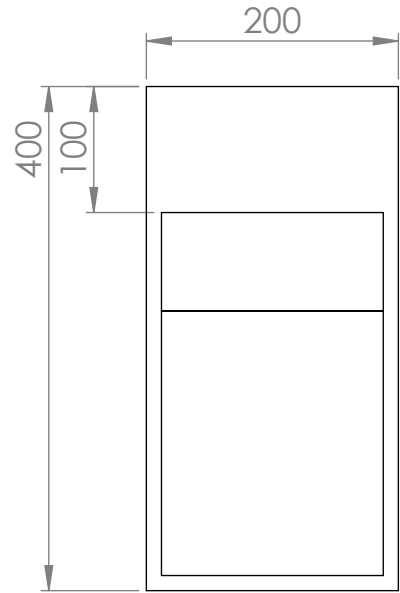

Top View

Side View

Front View

Side View - Section View

LUSO
STONE

Product Name	Modul
Weight, kg	12
Material	Stone Resin
Size, mm	400 x 200 x 400

All basins are supplied with no tap hole(s). If you require a tap hole, you will need to use a standard 38mm hole-saw drill attachment. All dimensions provided in mm.