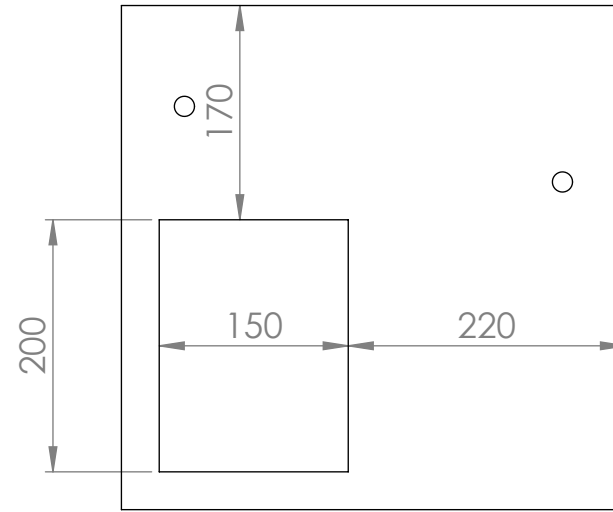

Top View

Side View

Front View

Side View - Section View

LUSO
STONE

Product Name	Modul
Weight, kg	12
Material	Stone Resin
Size, mm	400 x 200 x 400

All basins are supplied with no tap hole(s). If you require a tap hole, you will need to use a standard 38mm hole-saw drill attachment. All dimensions provided in mm.