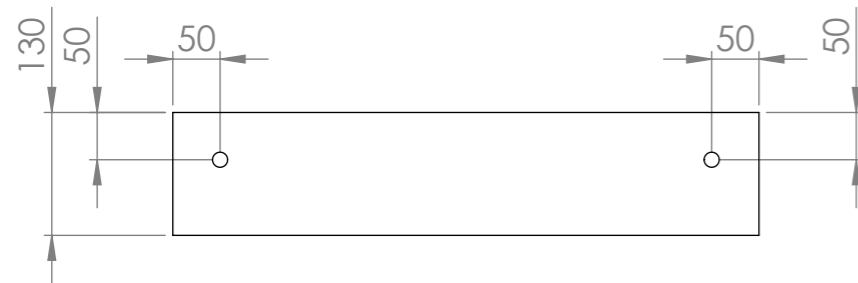

Top View

Side View

Back View

LUSO
STONE

Product Name	Ethos Slim
Weight, kg	12
Material	Stone Resin
Size, mm	620 x 480 x 130

*All basins are supplied with no tap hole(s). If you require a tap hole, you will need to use a standard 38mm hole-saw drill attachment.
All dimensions provided in mm.*