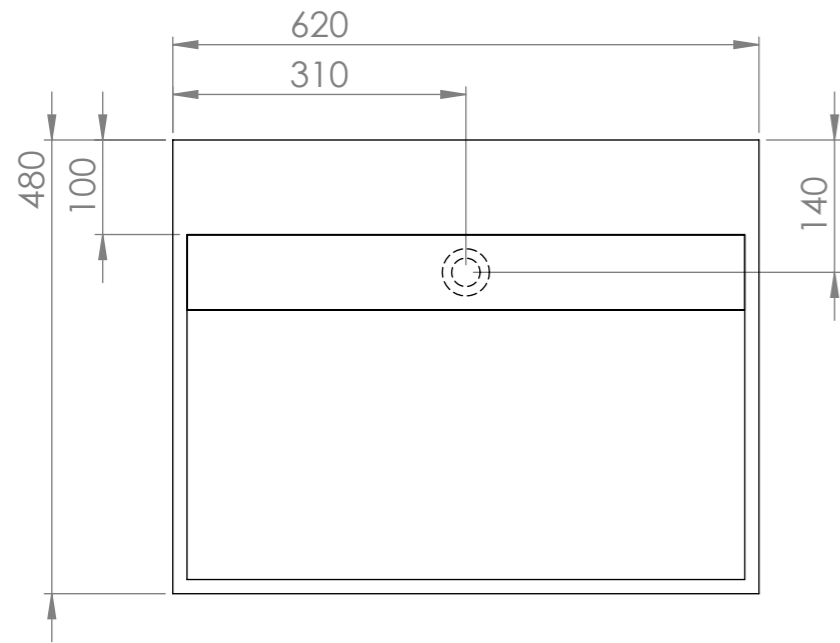

Top View

Side View

Back View

LUSO
STONE

Product Name	Ethos Slim
Weight, kg	12
Material	Stone Resin
Size, mm	620 x 480 x 130

*All basins are supplied with no tap hole(s). If you require a tap hole, you will need to use a standard 38mm hole-saw drill attachment.
All dimensions provided in mm.*