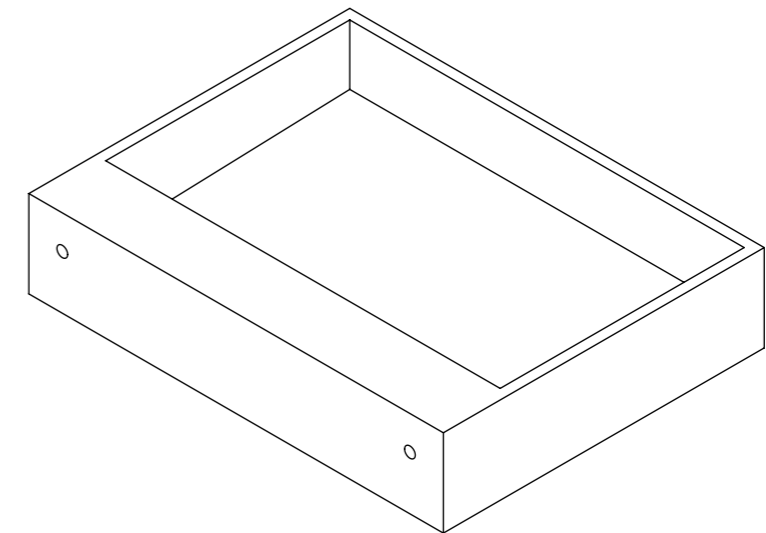

Top View

Side View

Back View

LUSO
STONE

Product Name	Ethos Slim
Weight, kg	12
Material	Stone Resin
Size, mm	620 x 480 x 130

*All basins are supplied with no tap hole(s). If you require a tap hole, you will need to use a standard 38mm hole-saw drill attachment.
All dimensions provided in mm.*