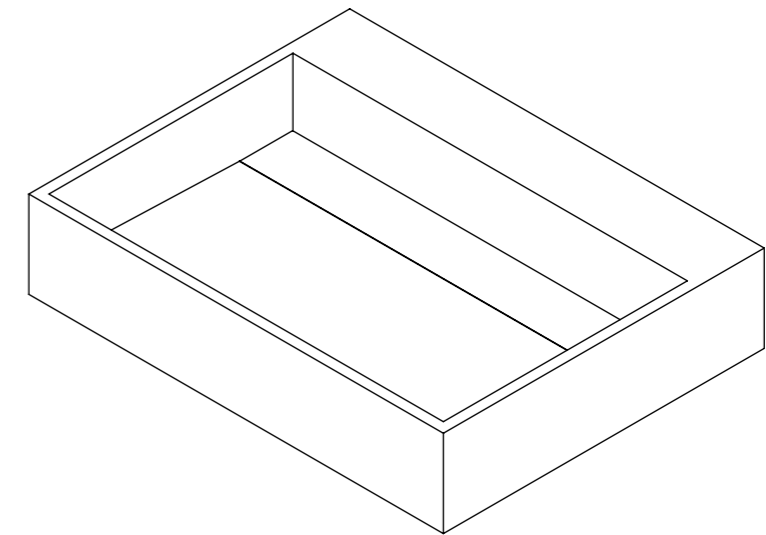

Top View

Side View

Back View

LUSO
STONE

Product Name	Ethos Slim
Weight, kg	12
Material	Stone Resin
Size, mm	620 x 480 x 130

*All basins are supplied with no tap hole(s). If you require a tap hole, you will need to use a standard 38mm hole-saw drill attachment.
All dimensions provided in mm.*