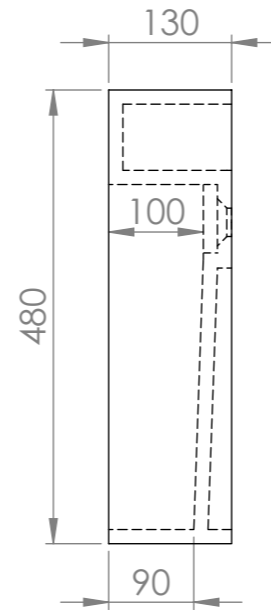

Top View

Side View

Back View

LUSO
STONE

Product Name	Ethos Slim
Weight, kg	12
Material	Stone Resin
Size, mm	620 x 480 x 130

*All basins are supplied with no tap hole(s). If you require a tap hole, you will need to use a standard 38mm hole-saw drill attachment.
All dimensions provided in mm.*