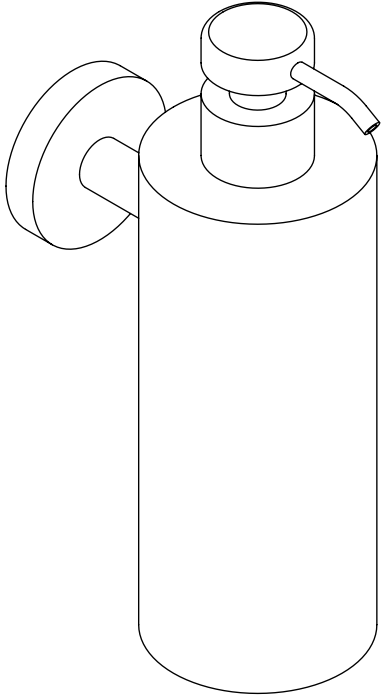

Front View

Side View

LUSO
S T O N E

Product Name	Luxe Soap Dispenser
Size, mm	192 x 112 x 63

All dimensions provided in millimeters.