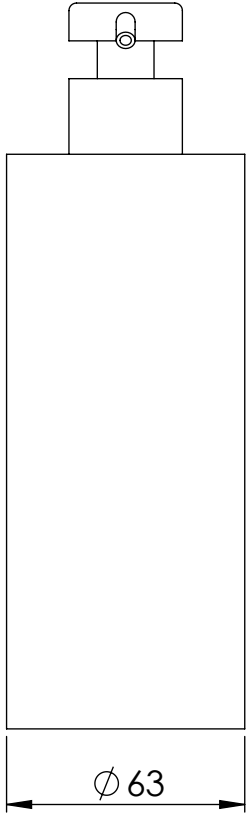

Front View

Side View

LUSO
S T O N E

Product Name	Luxe Soap Dispenser
Size, mm	192 x 112 x 63

All dimensions provided in millimeters.