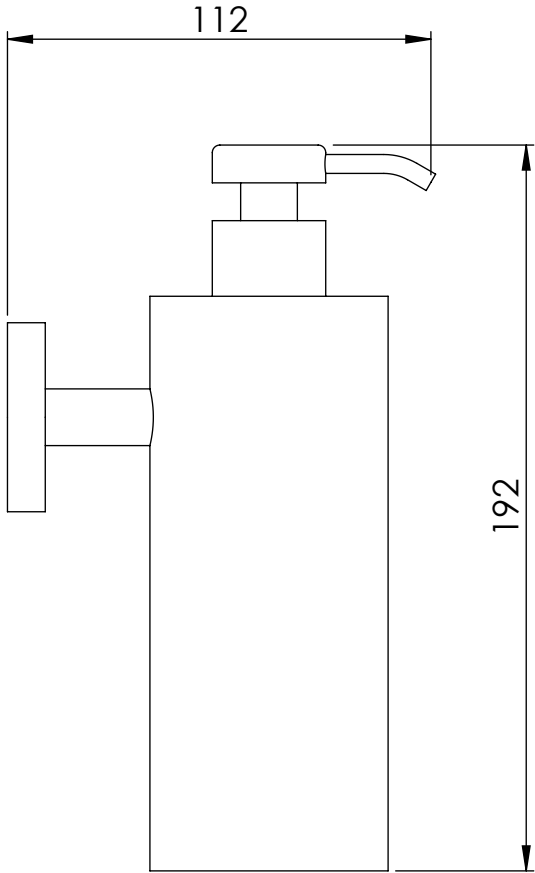

Front View

Side View

LUSO
S T O N E

Product Name	Luxe Soap Dispenser
Size, mm	192 x 112 x 63

All dimensions provided in millimeters.