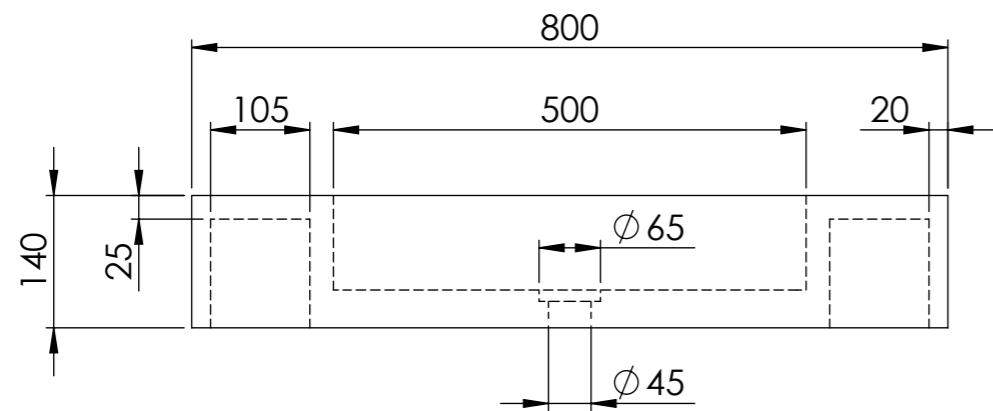

Top View

Waste Fitting

Front View - Section View

Side View

LUSO
STONE

Product Name	Capri Carrara
Weight, kg	61
Material	Marble
Size, mm	800 x 400 x 140

All dimensions provided in mm.