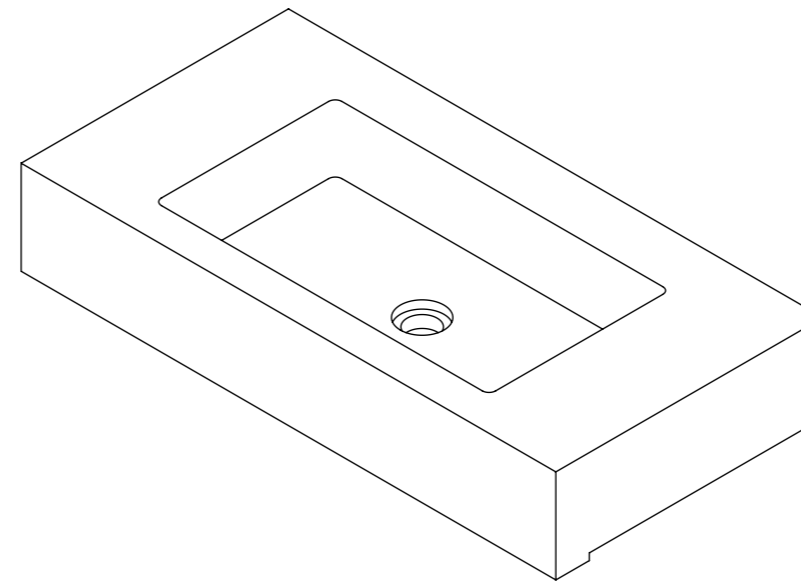

Top View

Waste Fitting

Front View - Section View

Side View

LUSO
STONE

Product Name	Capri Carrara
Weight, kg	61
Material	Marble
Size, mm	800 x 400 x 140

All dimensions provided in mm.