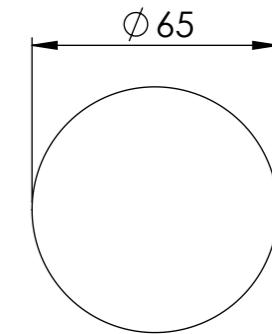

Top View

Waste Fitting

Front View - Section View

Side View

LUSO
STONE

Product Name	Capri Carrara
Weight, kg	61
Material	Marble
Size, mm	800 x 400 x 140

All dimensions provided in mm.