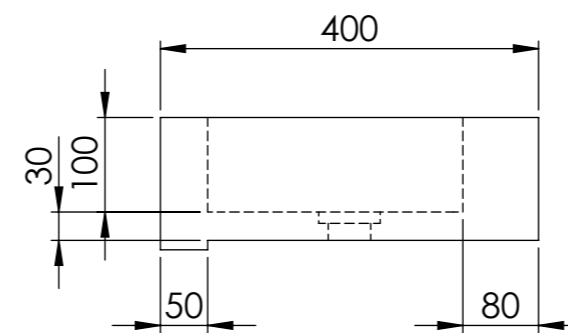

Top View

Waste Fitting

Front View - Section View

Side View

LUSO
STONE

Product Name	Capri Carrara
Weight, kg	61
Material	Marble
Size, mm	800 x 400 x 140

All dimensions provided in mm.