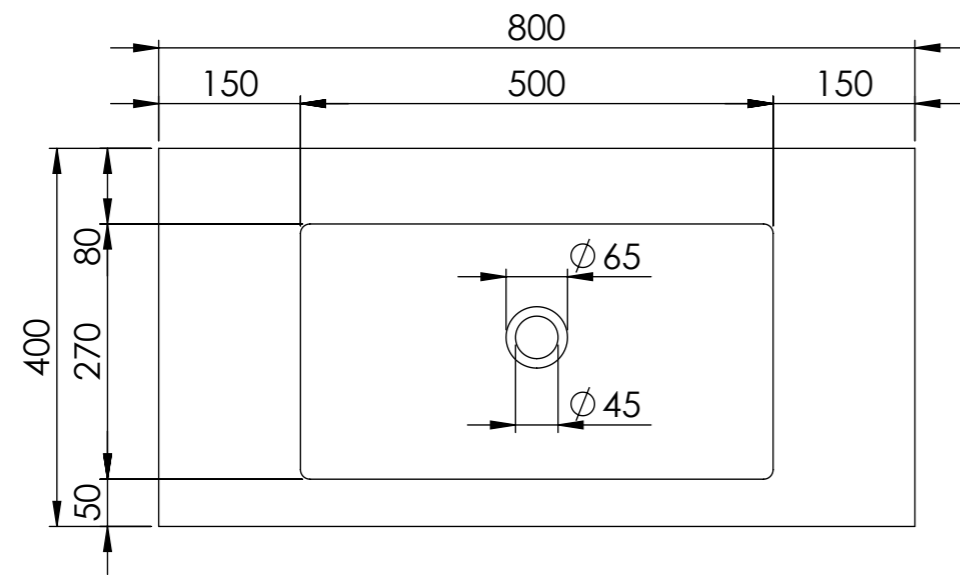

Top View

Waste Fitting

Front View - Section View

Side View

LUSO
STONE

Product Name	Capri Carrara
Weight, kg	61
Material	Marble
Size, mm	800 x 400 x 140

All dimensions provided in mm.