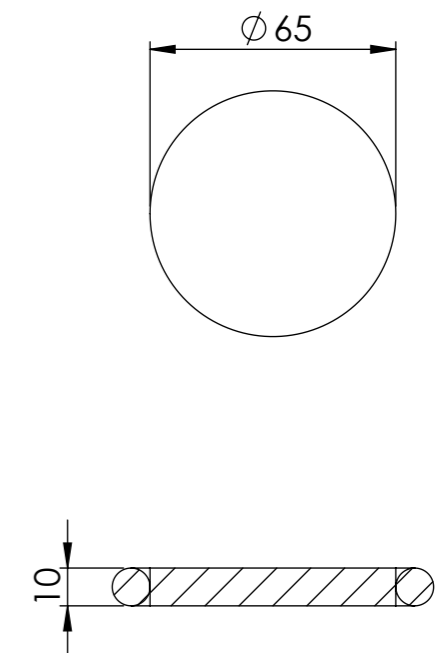

Top View

Waste Fitting

Front View - Section View

Side View

LUSO
STONE

Product Name	Cino Carrara
Weight, kg	39
Material	Marble
Size, mm	400 x 400 x 400

All dimensions provided in mm.