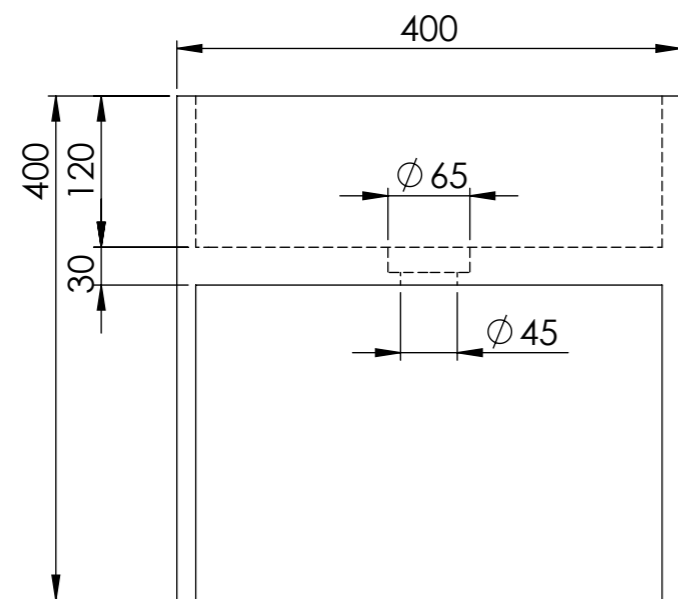

Top View

Waste Fitting

Front View - Section View

Side View

LUSO
STONE

Product Name	Cino Carrara
Weight, kg	39
Material	Marble
Size, mm	400 x 400 x 400

All dimensions provided in mm.