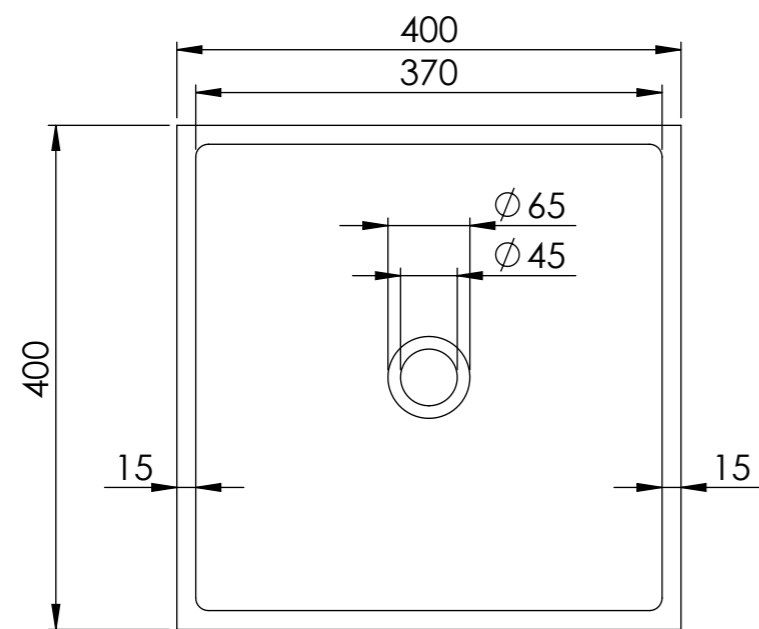

Top View

Waste Fitting

Front View - Section View

Side View

LUSO
STONE

Product Name	Cino Carrara
Weight, kg	39
Material	Marble
Size, mm	400 x 400 x 400

All dimensions provided in mm.