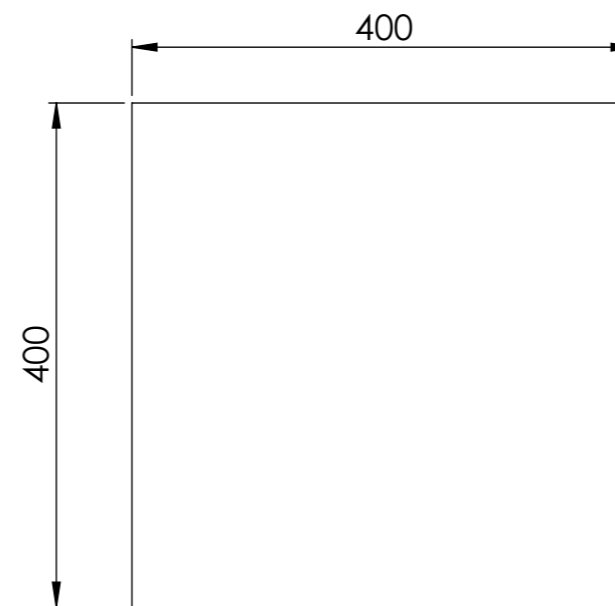

Top View

Waste Fitting

Front View - Section View

Side View

LUSO
STONE

Product Name	Cino Carrara
Weight, kg	39
Material	Marble
Size, mm	400 x 400 x 400

All dimensions provided in mm.