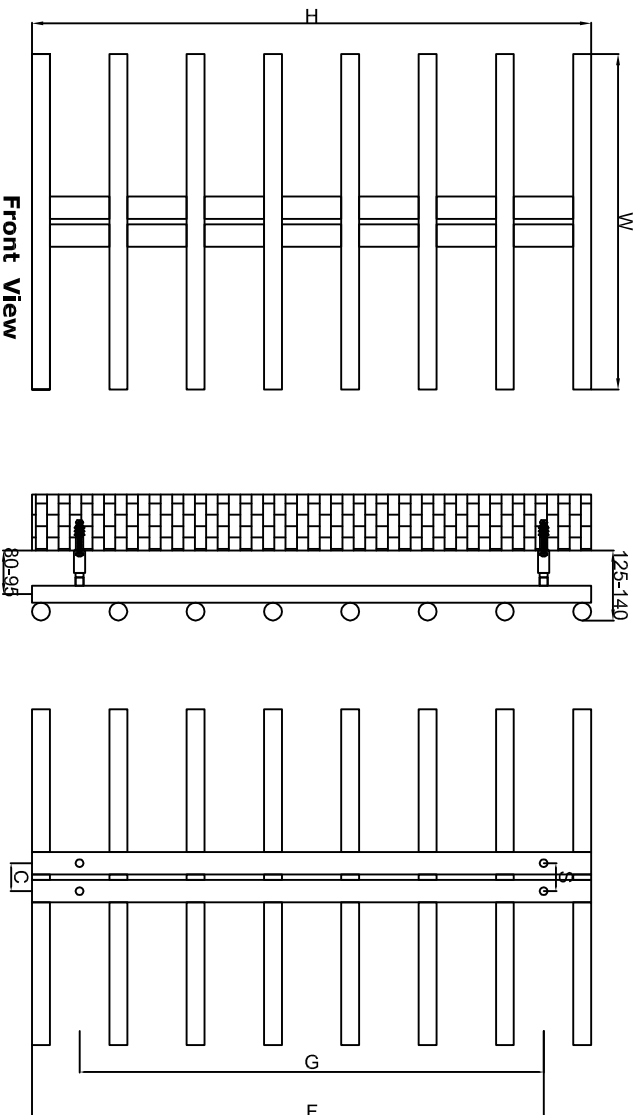

# PIZZO - 600

Top View

Product Name	Product Code	Height	Width	Thickness	Plumbing Axes Center to Center	Hanger Axes Horizontal	Hanger to Bottom of the Product	Hanger Axes Vertical	Water Volume	Empty Weight	Thermal Output
		H mm	W mm	D mm	C mm	S mm	F mm	G mm	L	- kg	Watt - BTU/hr (Δ50°)
PIZZO 1000 X 600	RNS-PZ610	1000	600	77	50	50	915	830	5.38	6.96	415 - 1415