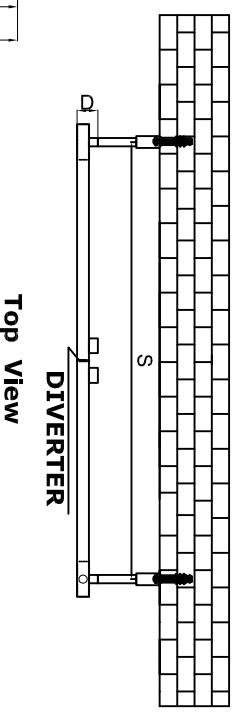

# BIVANO - 300

Front View

Side View

Back View

Top View

**SUPPLIED INSTALLATION ACCESSORIES**

SCREW 4 PCS

WALL PLUG 4 PCS

INSERT 4 PCS

GRAB SCREW 4 PCS

BRACKET 4 PCS

ALIEN KEY 1 PCS

- Vertical Mounting
- Optional 304 QUALITY STAINLESS STEEL TOWEL RADIATOR: (RNS-BV8030 : BIVANO RADIATORS )
- POLISHED
- Max Operational Pressure: 10 Bar
- Inlet/Outlet: 1/2" Female Pipe Thread
- All Dimensions are in mm

**MATERIAL DETAILS**

Product Name	Product Code	Height Width Thickness			Plumbing Axes Center to Center	Hanger Axes Horizontal	Hanger to Bottom of the Product	Hanger Axes Vertical	Water Volume	Empty Weight	Thermal Output (Δ50°)
		H	W	D							
BIVANO 300 X 800	RNS-BV8030	300 mm	800 mm	35 mm	50 mm	740 mm	270 mm	240 mm	2.13 L	5.35 kg	230 - 783 Watt - BTU/hr