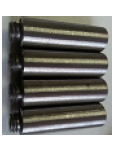

# BIVANO - 300

Front View

Side View

Back View

Top View

**SUPPLIED INSTALLATION ACCESSORIES**

SCREW 4 PCS

WALL PLUG 4 PCS

INSERT 4 PCS

GRAB SCREW 4 PCS

BRACKET 4 PCS

ALIEN KEY 1 PCS

- Vertical Mounting
- Optional 304 QUALITY STAINLESS STEEL TOWEL RADIATOR: (RNS-BV8030 : BIVANO RADIATORS )
- POLISHED
- Max Operational Pressure: 10 Bar
- Inlet/Outlet: 1/2" Female Pipe Thread
- All Dimensions are in mm