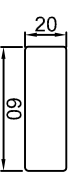

# BIVANO - 300

Front View

Side View

Back View

Top View

**SUPPLIED INSTALLATION ACCESSORIES**

SCREW 4 PCS

WALL PLUG 4 PCS

INSERT 4 PCS

GRAB SCREW 4 PCS

BRACKET 4 PCS

ALIEN KEY 1 PCS

- Vertical Mounting
- Optional 304 QUALITY STAINLESS STEEL TOWEL RADIATOR: (RNS-BV8030 : BIVANO RADIATORS )
- POLISHED
- Max Operational Pressure: 10 Bar
- Inlet/Outlet: 1/2" Female Pipe Thread
- All Dimensions are in mm

**MATERIAL DETAILS**

Product Name	Product Code	Height Width Thickness			Plumbing Axes Center to Center	Hanger Axes Horizontal	Hanger to Bottom of the Product	Hanger Axes Vertical	Water Volume	Empty Weight	Thermal Output (Δ50°)
		H	W	D							
BIVANO 300 X 800	RNS-BV8030	300 mm	800 mm	35 mm	50 mm	740 mm	270 mm	240 mm	2.13 L	5.35 kg	230 - 783 Watt - BTU/hr