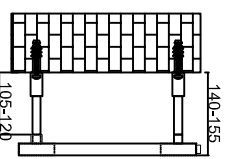

# BIVANO - 300

Front View

Side View

Back View

Top View

**SUPPLIED INSTALLATION ACCESSORIES**

SCREW 4 PCS

WALL PLUG 4 PCS

INSERT 4 PCS

GRAB SCREW 4 PCS

BRACKET 4 PCS

ALIEN KEY 1 PCS

- Vertical Mounting
- Optional 304 QUALITY STAINLESS STEEL TOWEL RADIATOR: (RNS-BV8030 : BIVANO RADIATORS )
- POLISHED
- Max Operational Pressure: 10 Bar
- Inlet/Outlet: 1/2" Female Pipe Thread
- All Dimensions are in mm

**MATERIAL DETAILS**

Product Name	Product Code	Height Width Thickness			Plumbing Axes Center to Center	Hanger Axes Horizontal	Hanger to Bottom of the Product	Hanger Axes Vertical	Water Volume	Empty Weight	Thermal Output (Δ50°)
		H	W	D							
BIVANO 300 X 800	RNS-BV8030	300 mm	800 mm	35 mm	50 mm	740 mm	270 mm	240 mm	2.13 L	5.35 kg	230 - 783 Watt - BTU/hr