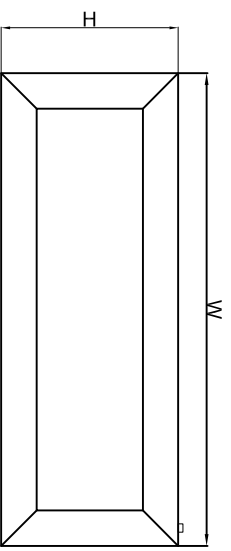

# BIVANO - 300

Front View

Side View

Back View

Top View

**SUPPLIED INSTALLATION ACCESSORIES**

SCREW 4 PCS

WALL PLUG 4 PCS

INSERT 4 PCS

GRAB SCREW 4 PCS

BRACKET 4 PCS

ALIEN KEY 1 PCS

- Vertical Mounting
- Optional 304 QUALITY STAINLESS STEEL TOWEL RADIATOR: (RNS-BV8030 : BIVANO RADIATORS )
- POLISHED
- Max Operational Pressure: 10 Bar
- Inlet/Outlet: 1/2" Female Pipe Thread
- All Dimensions are in mm

**MATERIAL DETAILS**

Product Name	Product Code	Height Width Thickness			Plumbing Axes Center to Center	Hanger Axes Horizontal	Hanger to Bottom of the Product	Hanger Axes Vertical	Water Volume	Empty Weight	Thermal Output (Δ50°)
		H	W	D							
BIVANO 300 X 800	RNS-BV8030	300 mm	800 mm	35 mm	50 mm	740 mm	270 mm	240 mm	2.13 L	5.35 kg	230 - 783 Watt - BTU/hr