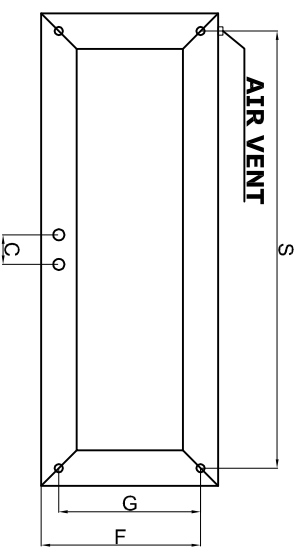

# BIVANO - 300

Front View

Side View

Back View

Top View

**SUPPLIED INSTALLATION ACCESSORIES**

SCREW 4 PCS

WALL PLUG 4 PCS

INSERT 4 PCS

GRAB SCREW 4 PCS

BRACKET 4 PCS

ALIEN KEY 1 PCS

- Vertical Mounting
- Optional 304 QUALITY STAINLESS STEEL TOWEL RADIATOR: (RNS-BV8030 : BIVANO RADIATORS )
- POLISHED
- Max Operational Pressure: 10 Bar
- Inlet/Outlet: 1/2" Female Pipe Thread
- All Dimensions are in mm

**MATERIAL DETAILS**

Product Name	Product Code	Height Width Thickness			Plumbing Axes Center to Center	Hanger Axes Horizontal	Hanger to Bottom of the Product	Hanger Axes Vertical	Water Volume	Empty Weight	Thermal Output (Δ50°)
		H	W	D							
BIVANO 300 X 800	RNS-BV8030	300 mm	800 mm	35 mm	50 mm	740 mm	270 mm	240 mm	2.13 L	5.35 kg	230 - 783 Watt - BTU/hr