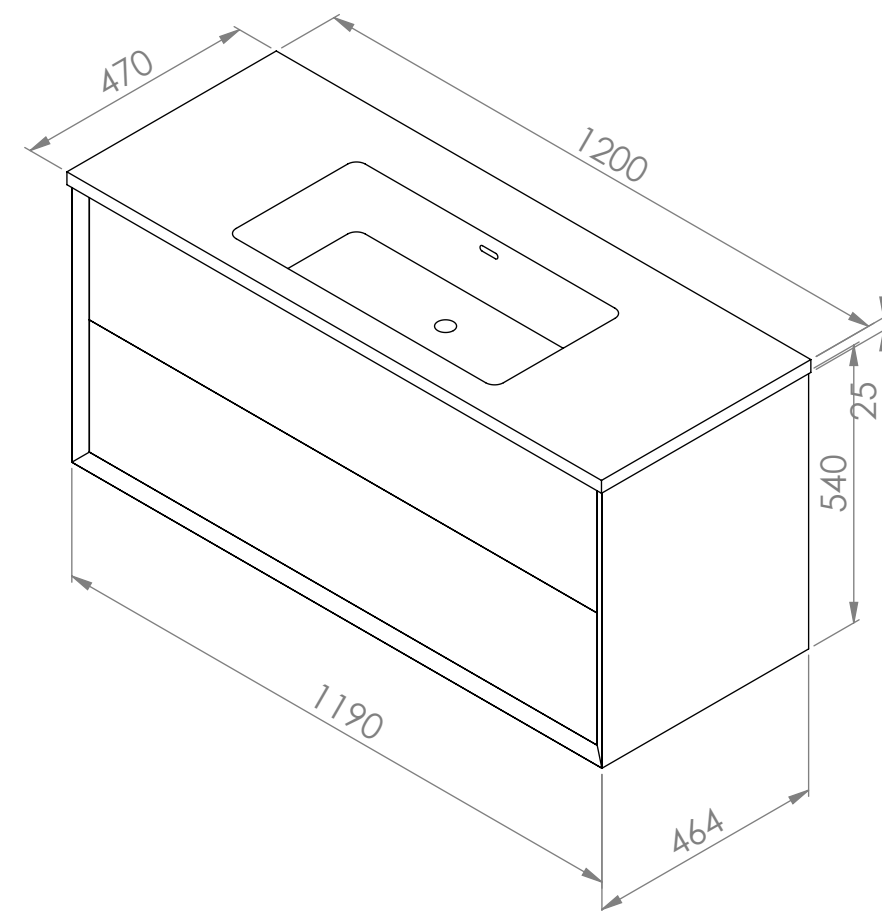

Top View

Top View - Section View

Side View - Section View

LUSO
STONE

Product Name	Volini 1200
Material	Stone Resin Basin / Wood Cabinet
Size, mm	1200 x 540 x 470

All dimensions provided in mm.