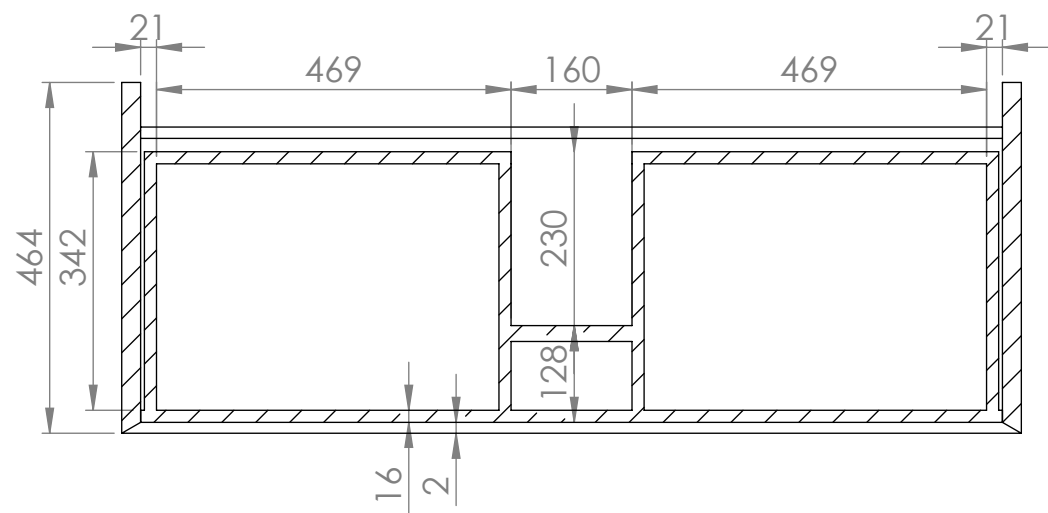

Top View

Top View - Section View

Side View - Section View

LUSO
STONE

Product Name	Volini 1200
Material	Stone Resin Basin / Wood Cabinet
Size, mm	1200 x 540 x 470

All dimensions provided in mm.