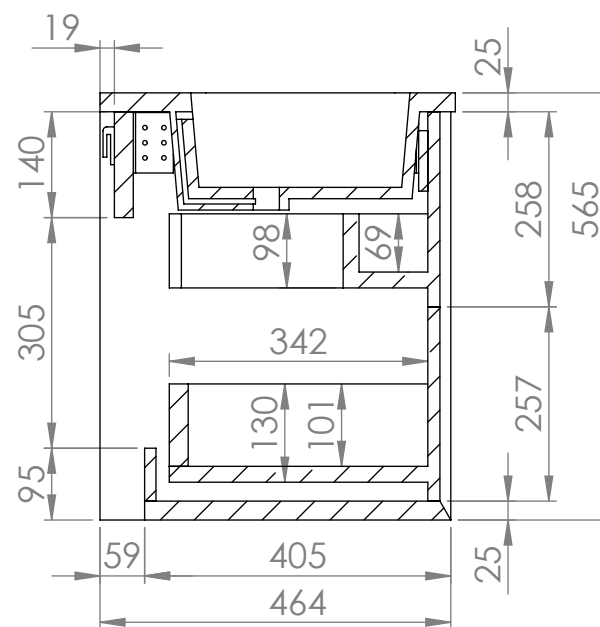

Top View

Top View - Section View

Side View - Section View

LUSO
STONE

Product Name	Volini 1200
Material	Stone Resin Basin / Wood Cabinet
Size, mm	1200 x 540 x 470

All dimensions provided in mm.