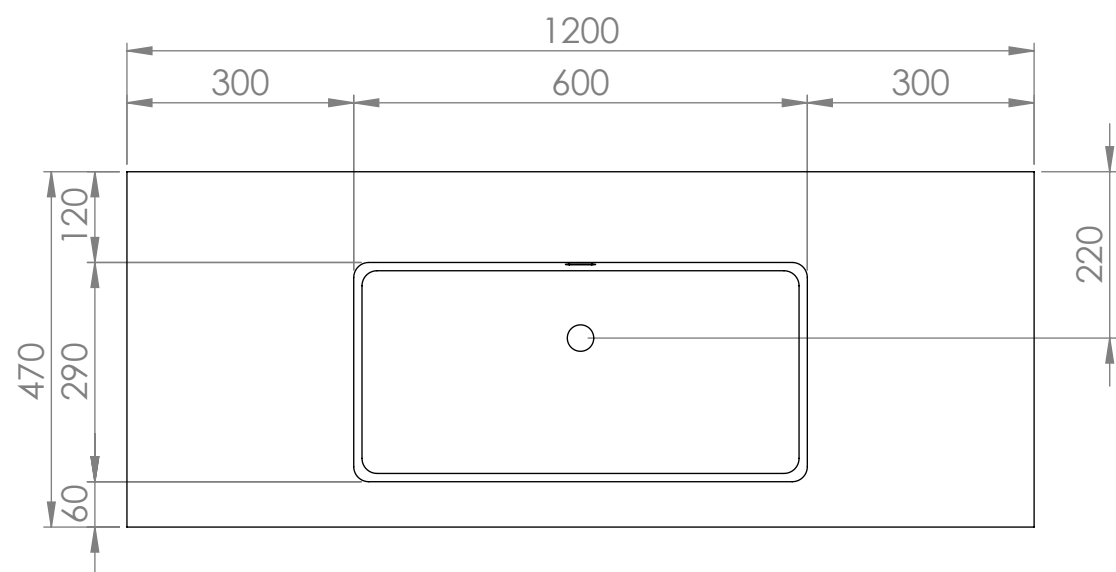

Top View

Top View - Section View

Side View - Section View

LUSO
STONE

Product Name	Volini 1200
Material	Stone Resin Basin / Wood Cabinet
Size, mm	1200 x 540 x 470

All dimensions provided in mm.