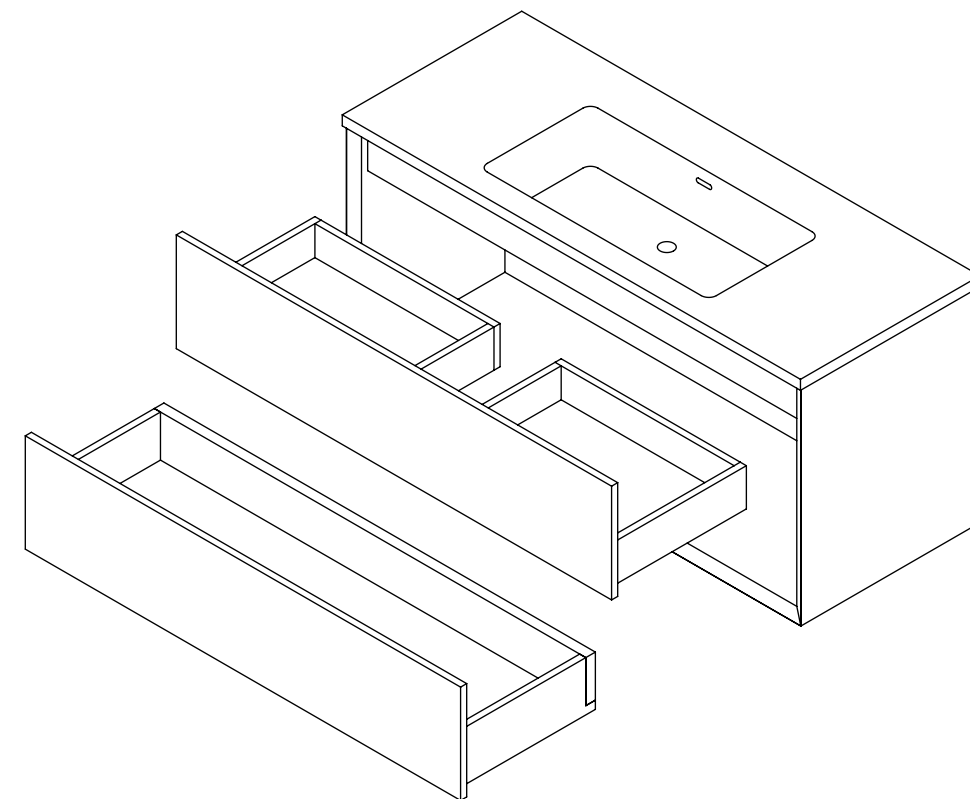

Top View

Top View - Section View

Side View - Section View

LUSO
STONE

Product Name	Volini 1200
Material	Stone Resin Basin / Wood Cabinet
Size, mm	1200 x 540 x 470

All dimensions provided in mm.