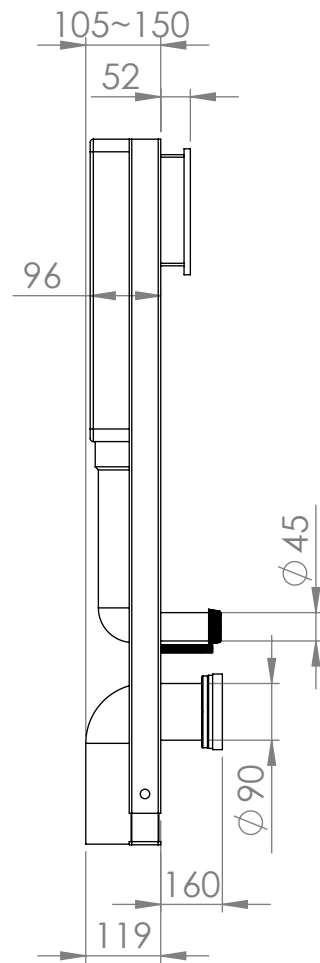

Top View

Front View

Side View

LUSO
STONE

Product Name	Senza Concealed Dual Flush Cistern & Frame with Flush Plate
Style	Concealed / Dual Flush For Wall Hung Toilets
Material	Insulated Plastic
Flush Plate Material	Stainless Steel

All dimensions provided in mm.