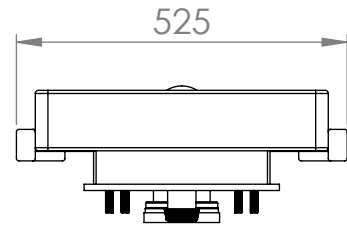

Top View

Front View

Side View

LUSO
STONE

Product Name	Senza Concealed Dual Flush Cistern & Frame with Flush Plate
Style	Concealed / Dual Flush For Wall Hung Toilets
Material	Insulated Plastic
Flush Plate Material	Stainless Steel

All dimensions provided in mm.