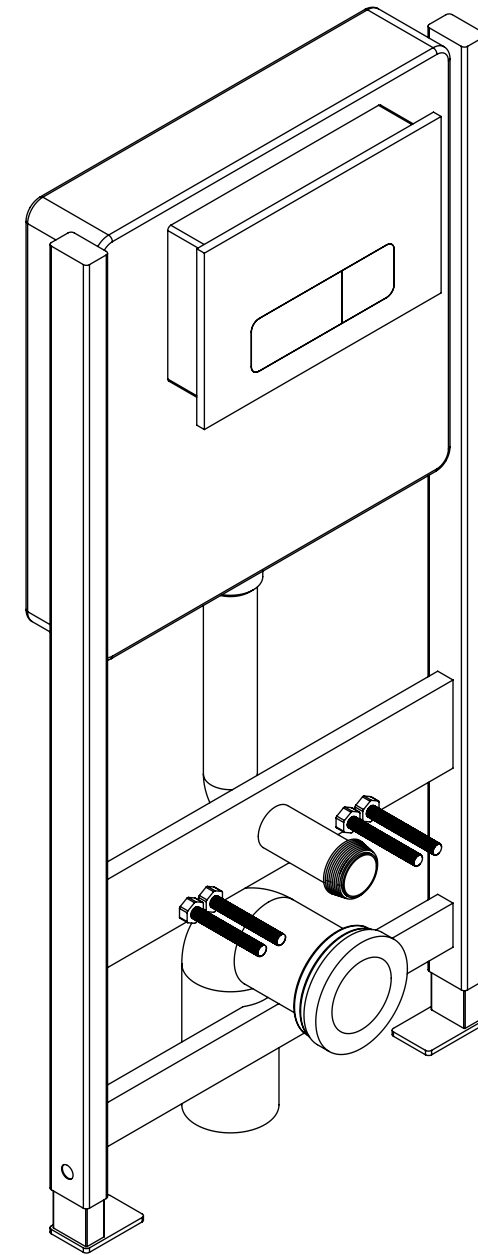

Top View

Front View

Side View

LUSO
STONE

Product Name	Senza Concealed Dual Flush Cistern & Frame with Flush Plate
Style	Concealed / Dual Flush For Wall Hung Toilets
Material	Insulated Plastic
Flush Plate Material	Stainless Steel

All dimensions provided in mm.