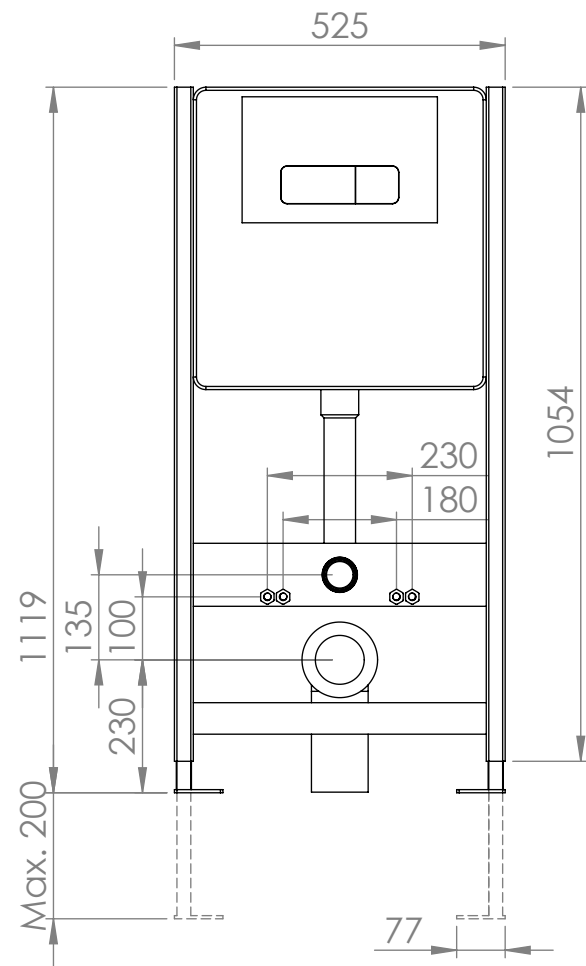

Top View

Front View

Side View

LUSO
STONE

Product Name	Senza Concealed Dual Flush Cistern & Frame with Flush Plate
Style	Concealed / Dual Flush For Wall Hung Toilets
Material	Insulated Plastic
Flush Plate Material	Stainless Steel

All dimensions provided in mm.