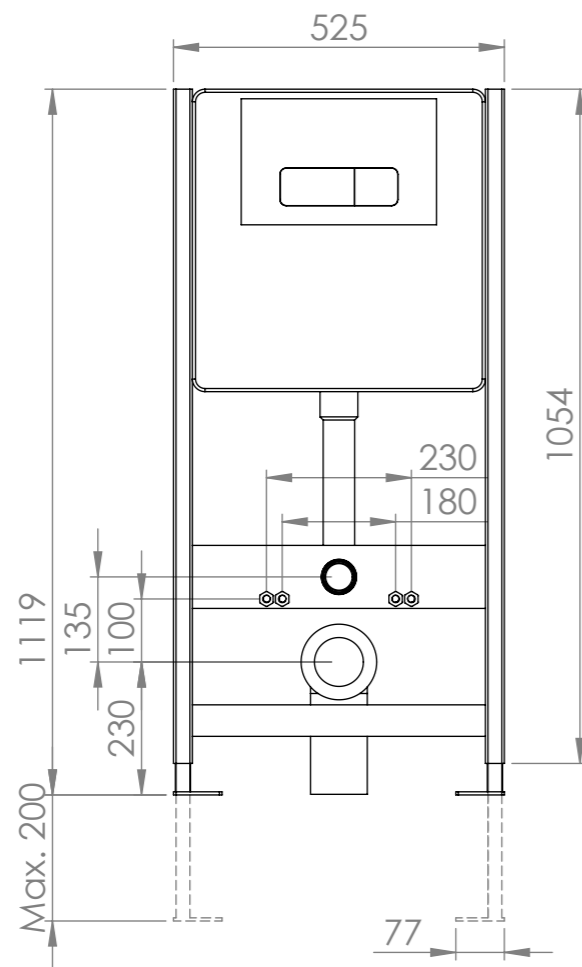

Top View

Front View

Side View

LUSO
STONE

Product Name	Senza Concealed Dual Flush Cistern & Frame with Flush Plate
Style	Concealed / Dual Flush For Wall Hung Toilets
Material	Insulated Plastic
Flush Plate Material	Stainless Steel

All dimensions provided in mm.