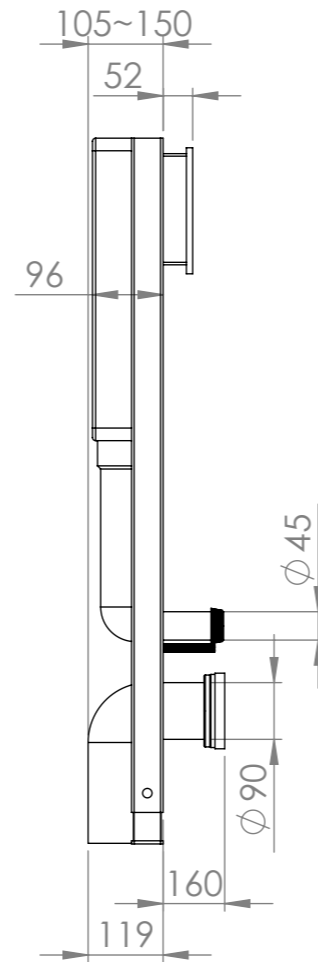

Top View

Front View

Side View

LUSO
STONE

Product Name	Senza Concealed Dual Flush Cistern & Frame with Flush Plate
Style	Concealed / Dual Flush For Wall Hung Toilets
Material	Insulated Plastic
Flush Plate Material	Stainless Steel

All dimensions provided in mm.