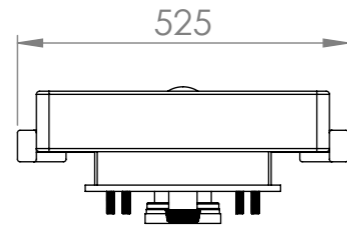

Top View

Front View

Side View

LUSO
STONE

Product Name	Senza Concealed Dual Flush Cistern & Frame with Flush Plate
Style	Concealed / Dual Flush For Wall Hung Toilets
Material	Insulated Plastic
Flush Plate Material	Stainless Steel

All dimensions provided in mm.