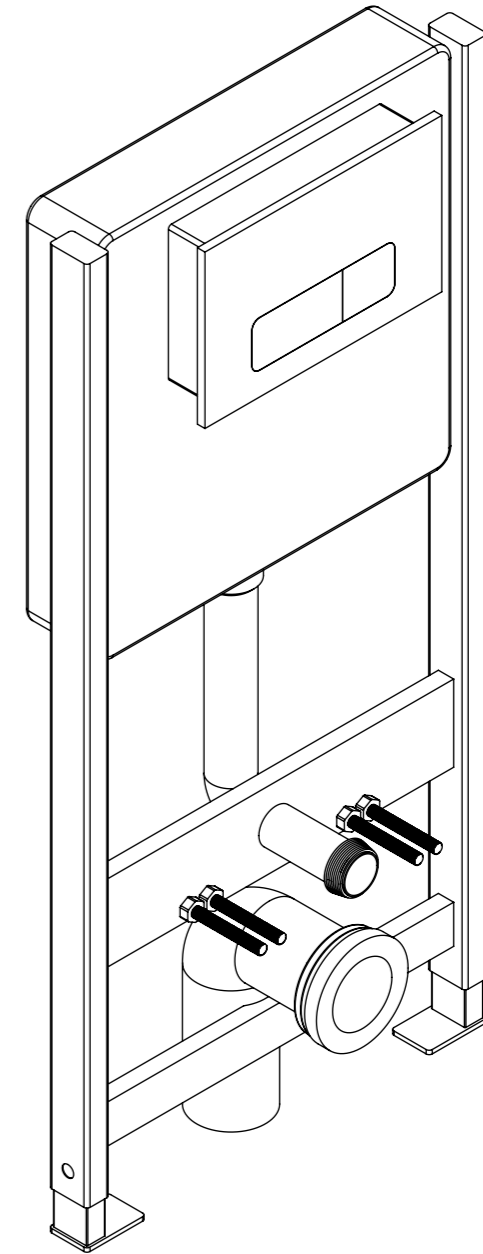

Top View

Front View

Side View

LUSO
STONE

Product Name	Senza Concealed Dual Flush Cistern & Frame with Flush Plate
Style	Concealed / Dual Flush For Wall Hung Toilets
Material	Insulated Plastic
Flush Plate Material	Stainless Steel

All dimensions provided in mm.