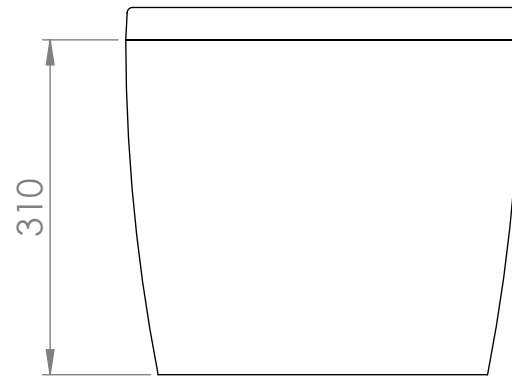

Top View

Side View - Section View

Front View

Back View

LUSO
STONE

| | |
|--------------|-----------|
| Product Name | Senza |
| Style | Wall Hung |
| Material | Ceramic |
| Finish | Ceramatte |

All dimensions provided in mm.