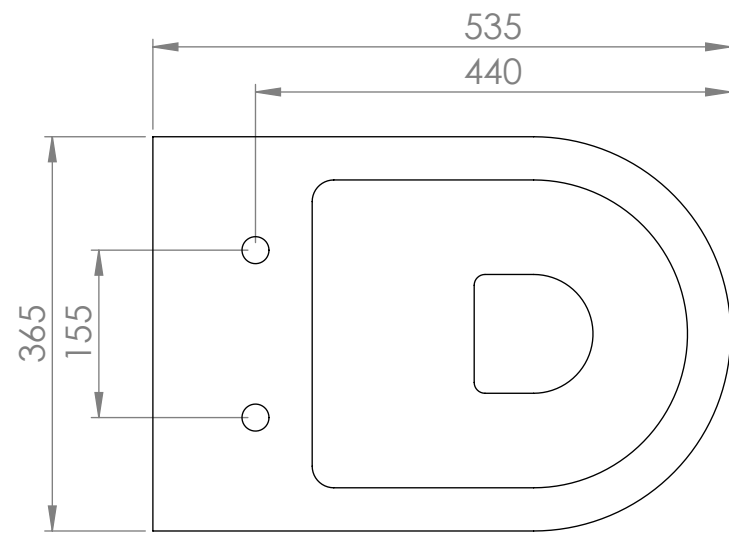

Top View

Side View - Section View

Front View

Back View

LUSO
STONE

| | |
|--------------|-----------|
| Product Name | Senza |
| Style | Wall Hung |
| Material | Ceramic |
| Finish | Ceramatte |

All dimensions provided in mm.