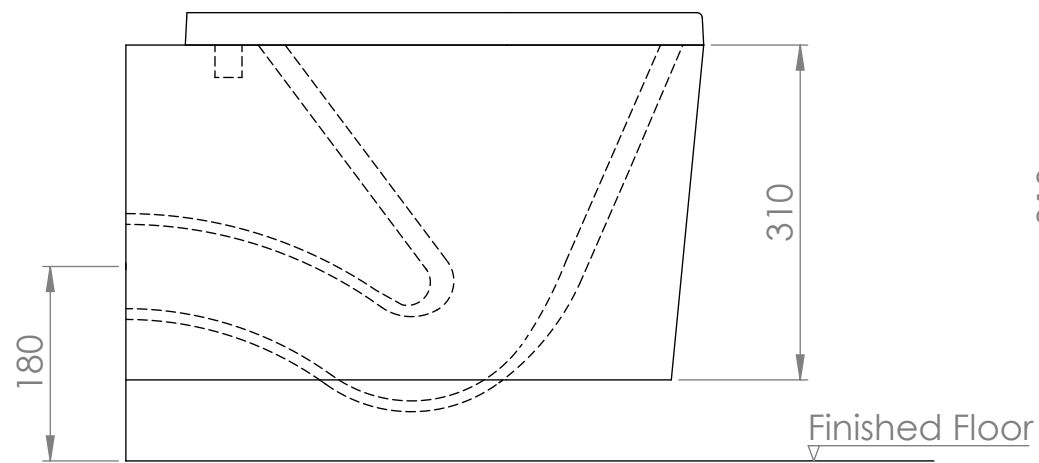

Top View

Side View - Section View

Front View

Back View

LUSO
STONE

| | |
|--------------|-----------|
| Product Name | Senza |
| Style | Wall Hung |
| Material | Ceramic |
| Finish | Ceramatte |

All dimensions provided in mm.