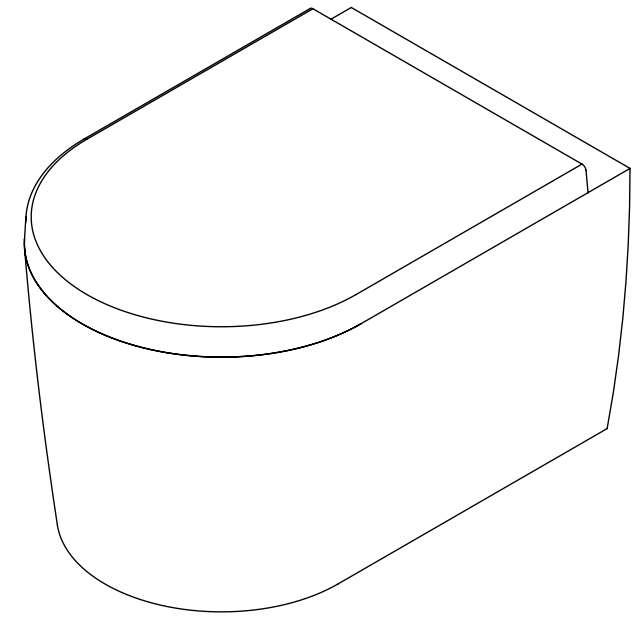

Top View

Side View - Section View

Front View

Back View

LUSO
STONE

| | |
|--------------|-----------|
| Product Name | Senza |
| Style | Wall Hung |
| Material | Ceramic |
| Finish | Ceramatte |

All dimensions provided in mm.