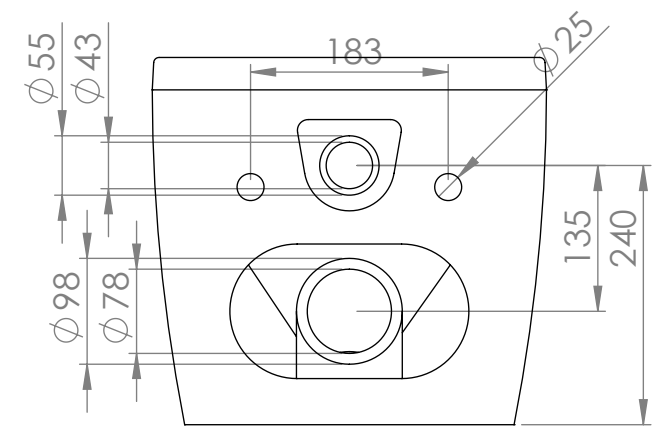

Top View

Side View - Section View

Front View

Back View

LUSO
STONE

| | |
|--------------|-----------|
| Product Name | Senza |
| Style | Wall Hung |
| Material | Ceramic |
| Finish | Ceramatte |

All dimensions provided in mm.