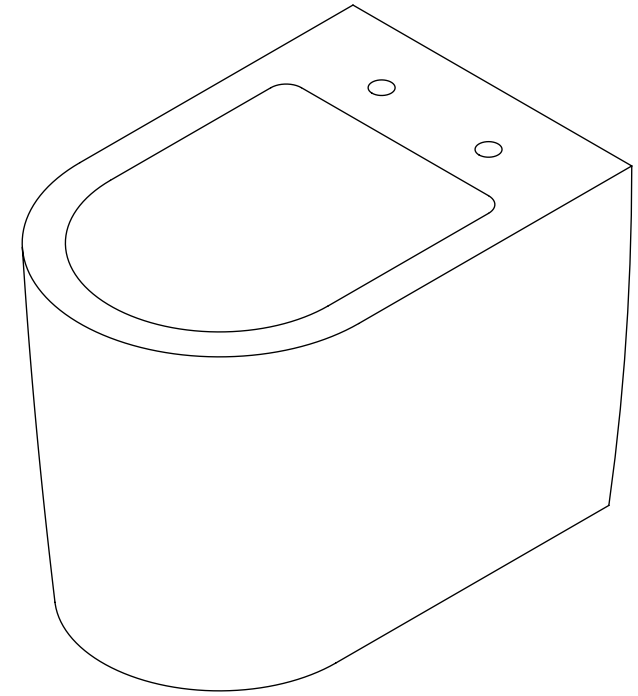

Top View

Side View - Section View

Front View

Back View

LUSO
STONE

Product Name	Senza
Style	Back to wall
Material	Ceramic
Finish	Ceramatte

All dimensions provided in mm.