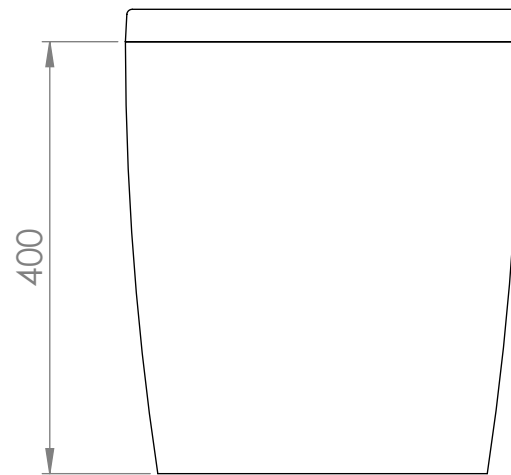

Top View

Side View - Section View

Front View

Back View

LUSO
STONE

Product Name	Senza
Style	Back to wall
Material	Ceramic
Finish	Ceramatte

All dimensions provided in mm.