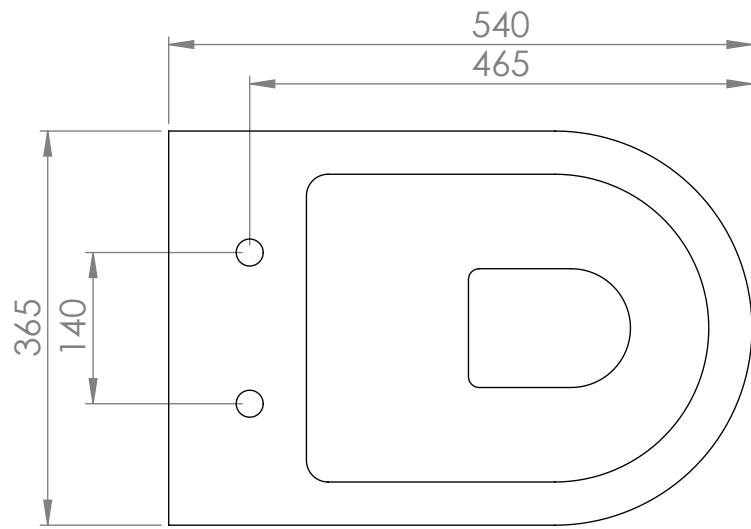

Top View

Side View - Section View

Front View

Back View

LUSO
STONE

Product Name	Senza
Style	Back to wall
Material	Ceramic
Finish	Ceramatte

All dimensions provided in mm.