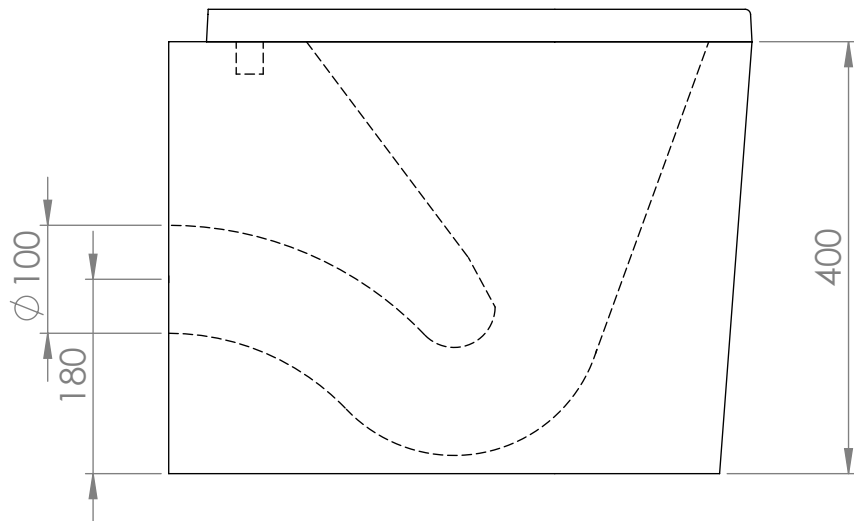

Top View

Side View - Section View

Front View

Back View

LUSO
STONE

Product Name	Senza
Style	Back to wall
Material	Ceramic
Finish	Ceramatte

All dimensions provided in mm.