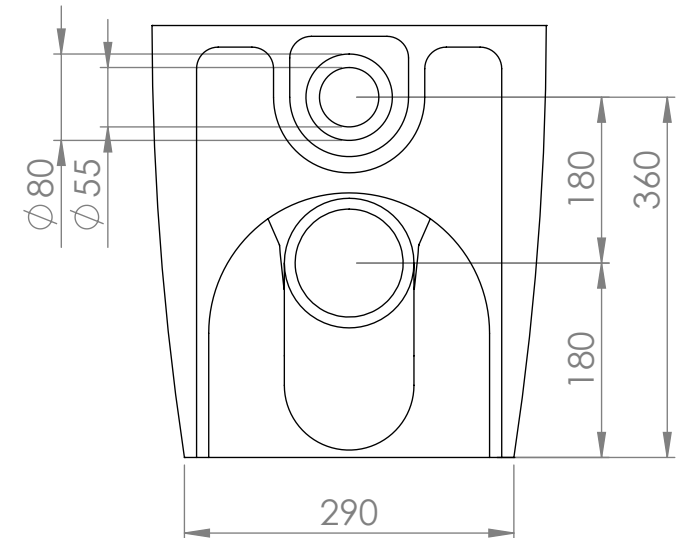

Top View

Side View - Section View

Front View

Back View

LUSO
STONE

Product Name	Senza
Style	Back to wall
Material	Ceramic
Finish	Ceramatte

All dimensions provided in mm.