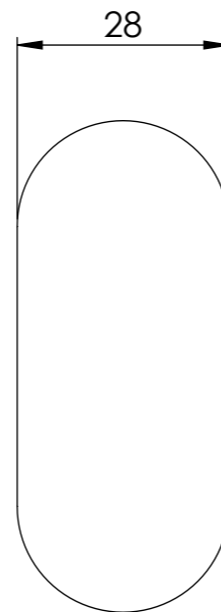

Top View

Side View

Back View

**LUSO**  
S T O N E

Name	Luxe Series
Product	Robe Hook
Finish	

*All dimensions provided in mm.*