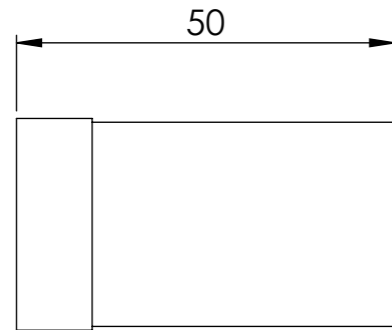

Top View

Side View

Back View

**LUSO**  
S T O N E

Name	Luxe Series
Product	Robe Hook
Finish	

*All dimensions provided in mm.*