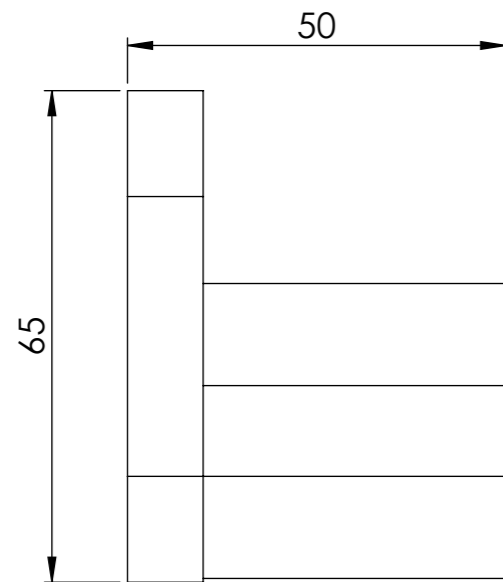

Top View

Side View

Back View

**LUSO**  
S T O N E

Name	Luxe Series
Product	Robe Hook
Finish	

*All dimensions provided in mm.*