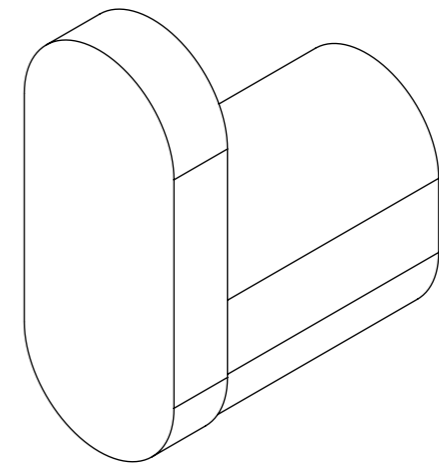

Top View

Side View

Back View

**LUSO**  
S T O N E

Name	Luxe Series
Product	Robe Hook
Finish	

*All dimensions provided in mm.*