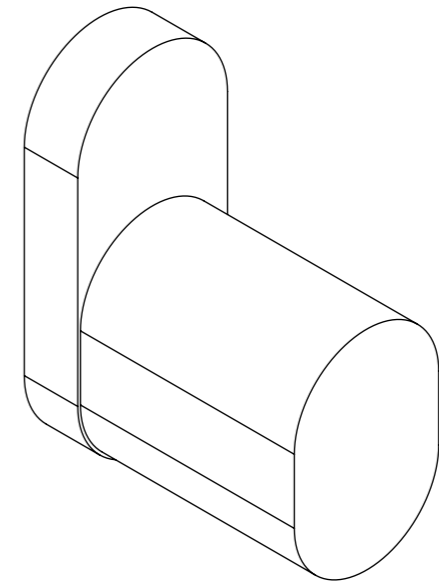

Top View

Side View

Back View

**LUSO**  
S T O N E

Name	Luxe Series
Product	Robe Hook
Finish	

*All dimensions provided in mm.*