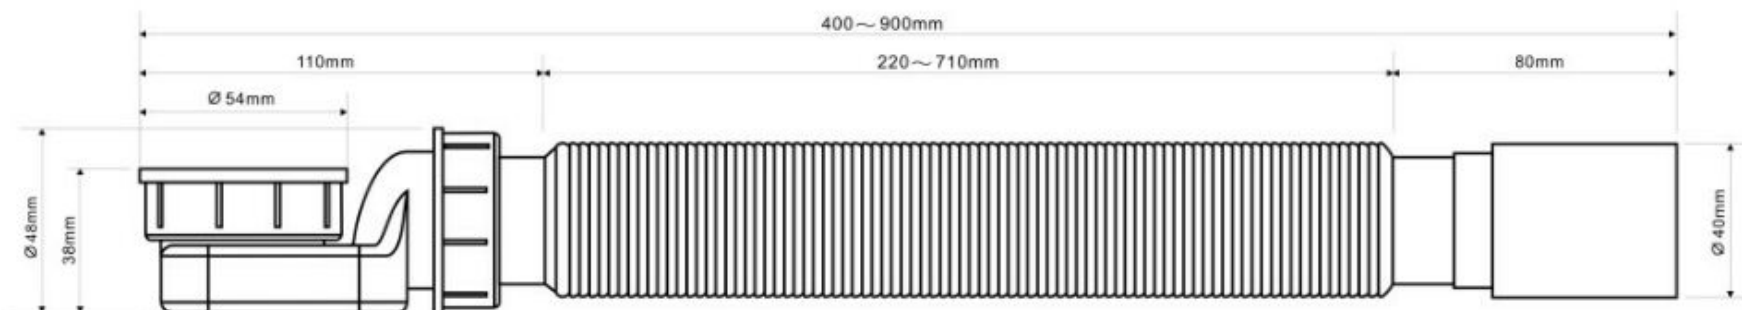

LUSSO
STONE

LOW PROFILE WASTE FITTING
- SUPPLIED WITH LUSSO STONE BATHS -