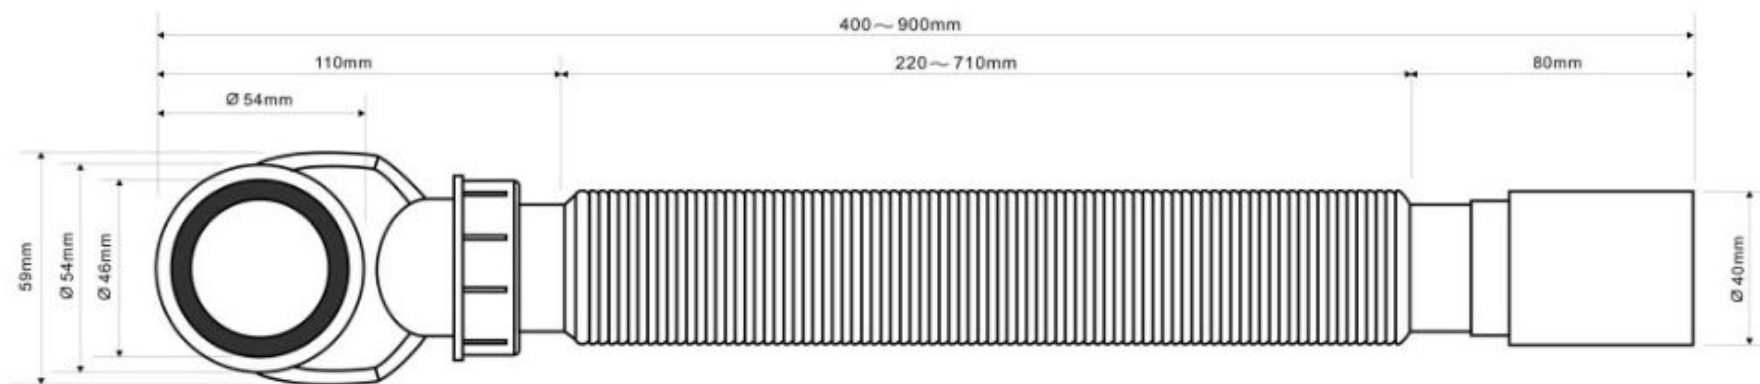

LUSSO
STONE

LOW PROFILE WASTE FITTING
- SUPPLIED WITH LUSSO STONE BATHS -