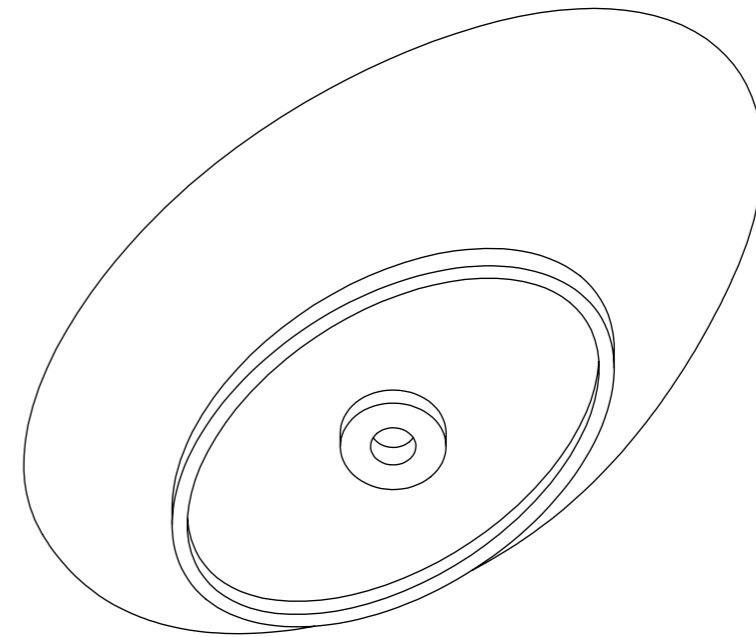

Top View

Front View - Section View

LUSO
STONE

| | |
|--------------|-----------------|
| Product Name | The Oasis 600 |
| Weight, kg | 10 |
| Material | Stone Resin |
| Size, mm | 600 x 350 x 160 |

All dimensions provided in mm.