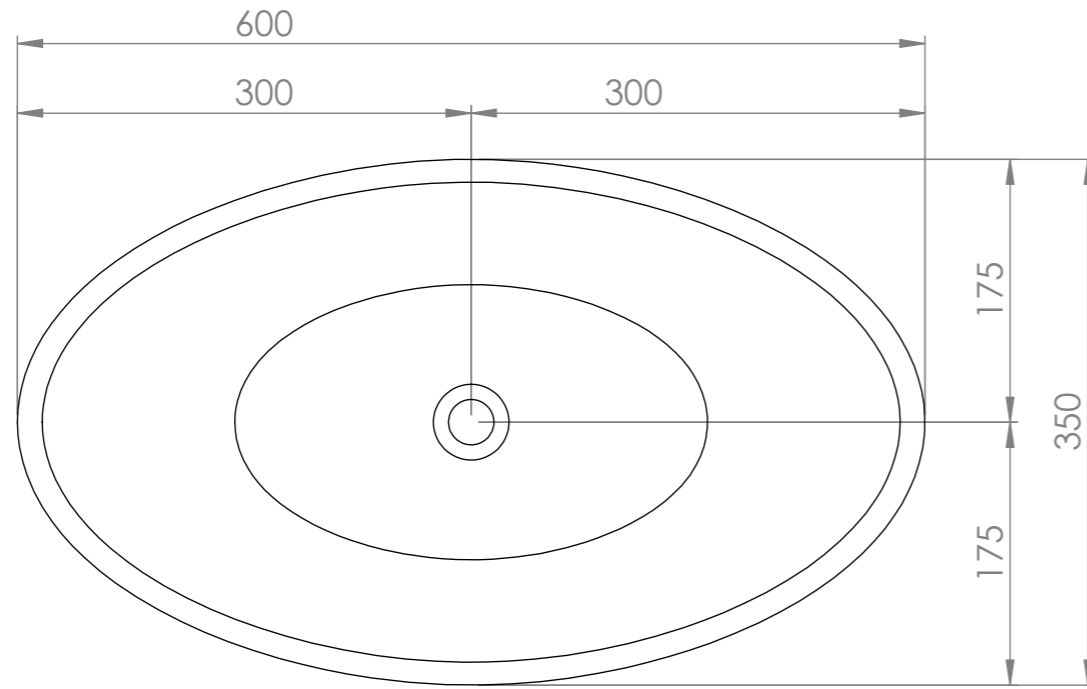

Top View

Front View - Section View

LUSO
STONE

| | |
|--------------|-----------------|
| Product Name | The Oasis 600 |
| Weight, kg | 10 |
| Material | Stone Resin |
| Size, mm | 600 x 350 x 160 |

All dimensions provided in mm.