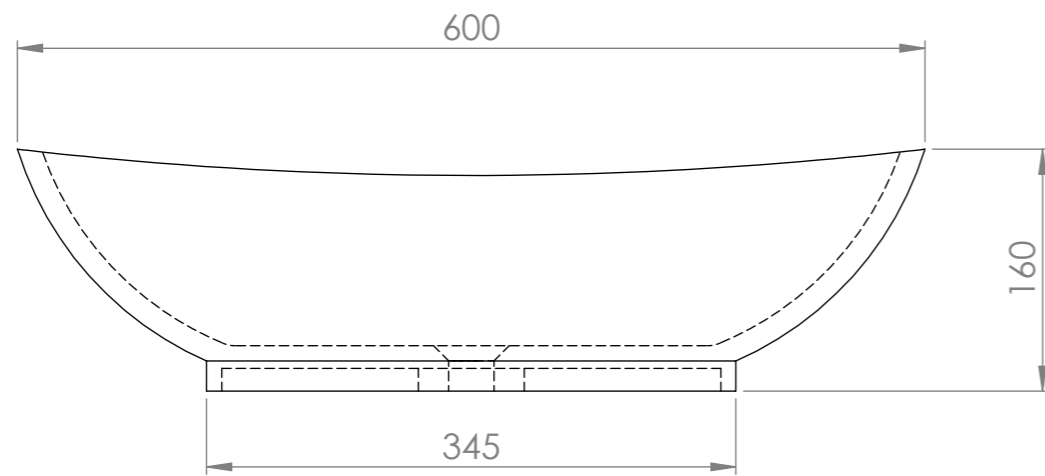

Top View

Front View - Section View

LUSO
STONE

| | |
|--------------|-----------------|
| Product Name | The Oasis 600 |
| Weight, kg | 10 |
| Material | Stone Resin |
| Size, mm | 600 x 350 x 160 |

All dimensions provided in mm.