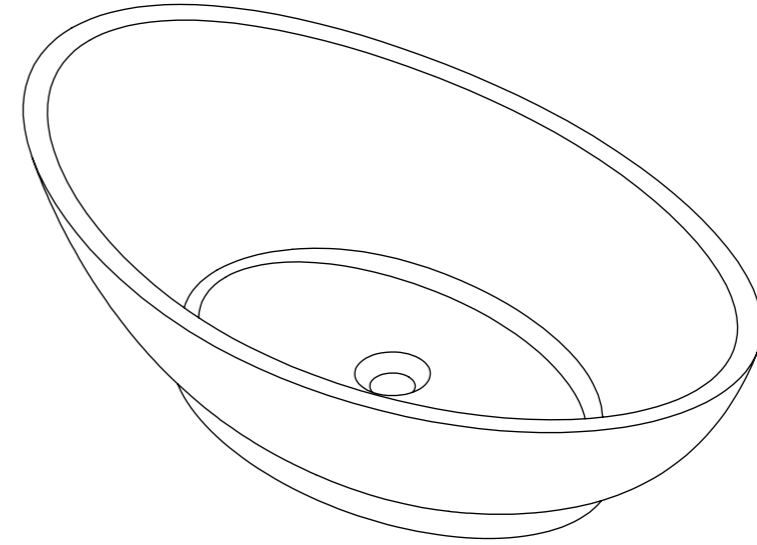

Top View

Front View - Section View

LUSO
STONE

| | |
|--------------|-----------------|
| Product Name | The Oasis 600 |
| Weight, kg | 10 |
| Material | Stone Resin |
| Size, mm | 600 x 350 x 160 |

All dimensions provided in mm.