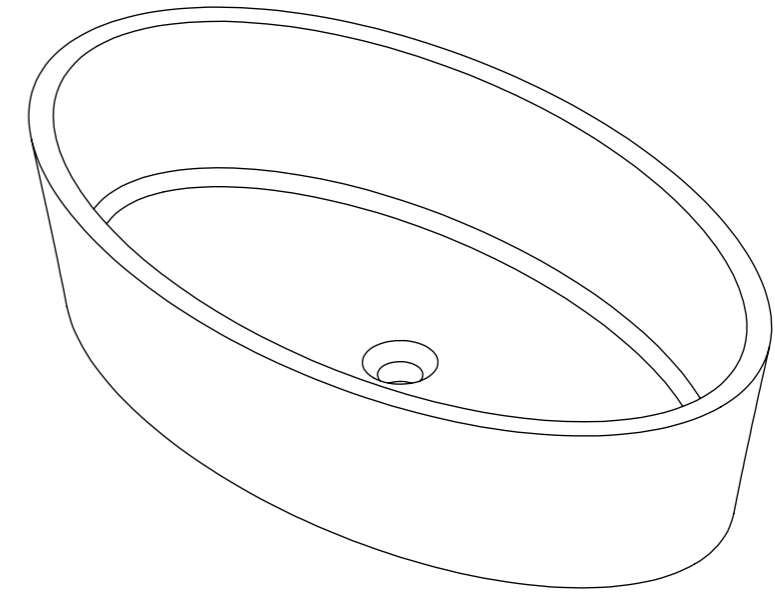

Top View

Front View - Section View

LUSO
STONE

Product Name	Kurv
Weight, kg	8
Material	Stone Resin
Size, mm	600 x 350 x 140

All dimensions provided in mm.