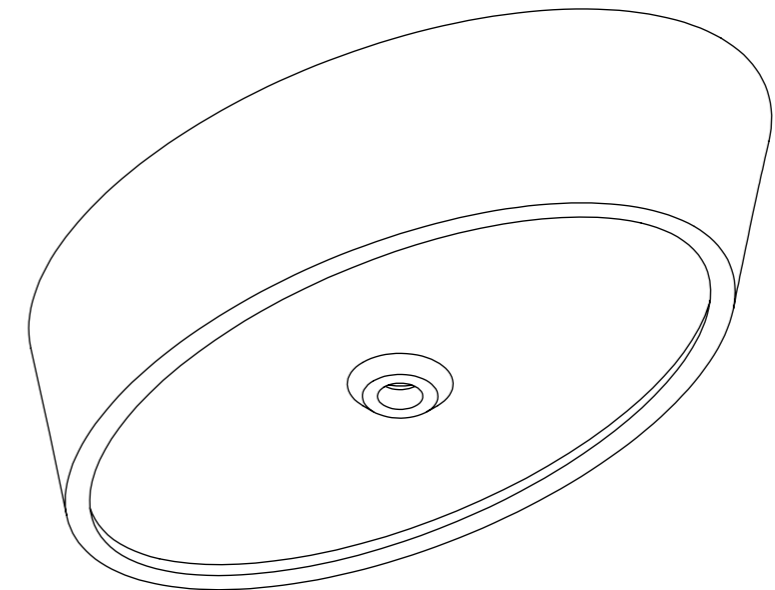

Top View

Front View - Section View

LUSO
STONE

Product Name	Kurv
Weight, kg	8
Material	Stone Resin
Size, mm	600 x 350 x 140

All dimensions provided in mm.