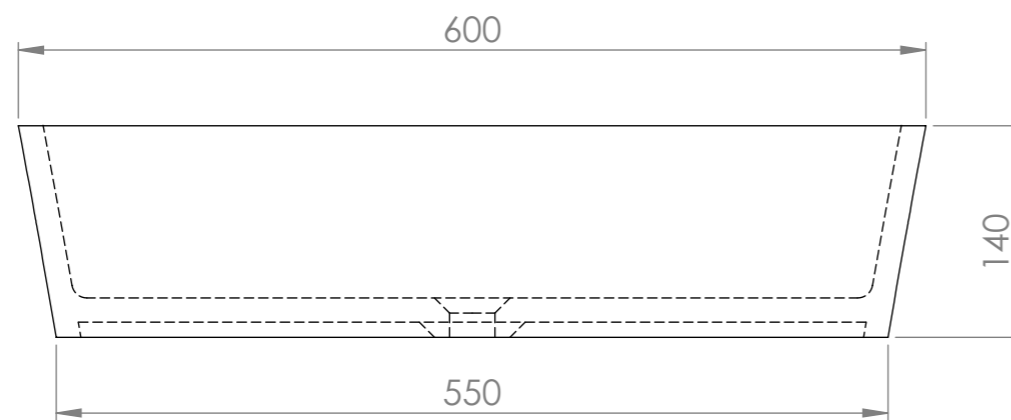

Top View

Front View - Section View

LUSO
STONE

Product Name	Kurv
Weight, kg	8
Material	Stone Resin
Size, mm	600 x 350 x 140

All dimensions provided in mm.