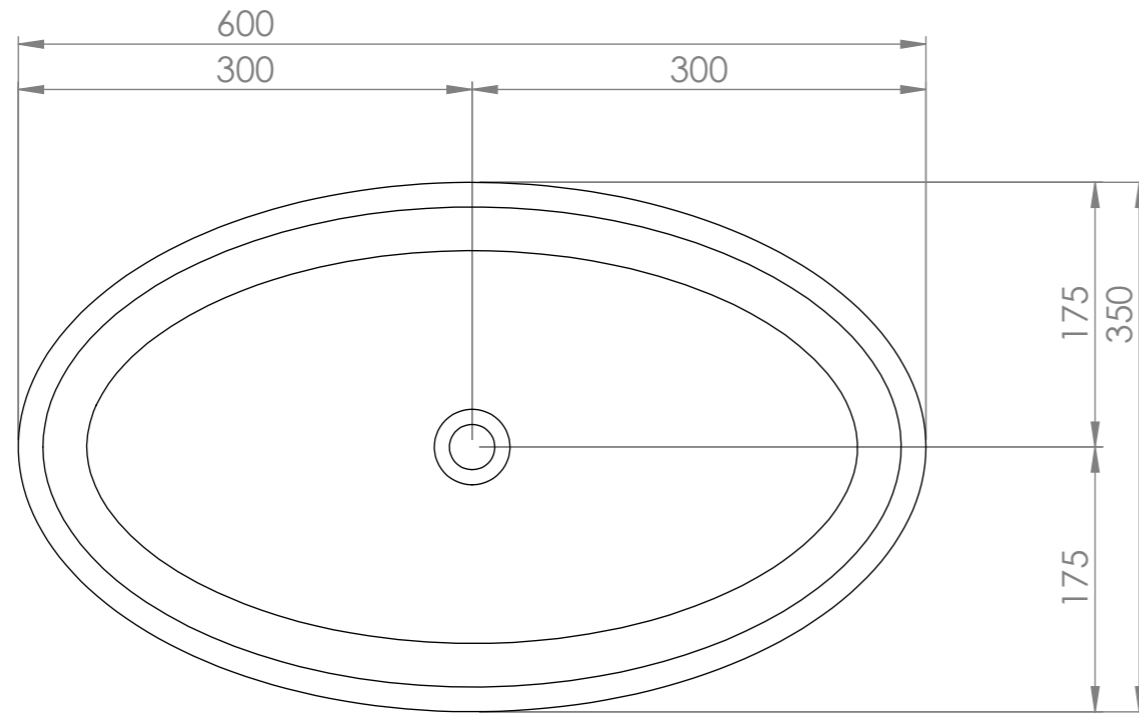

Top View

Front View - Section View

LUSO
STONE

Product Name	Kurv
Weight, kg	8
Material	Stone Resin
Size, mm	600 x 350 x 140

All dimensions provided in mm.