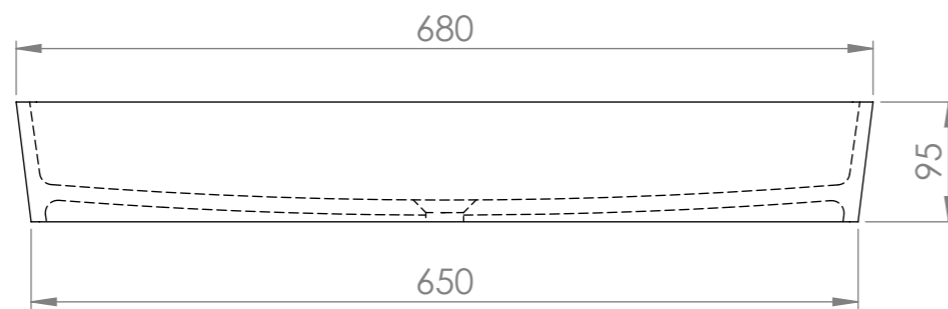

Top View

Front View - Section View

LUSO
STONE

Product Name	The Albert
Weight, kg	8
Material	Stone Resin
Size, mm	680 x 360 x 95

All dimensions provided in mm.