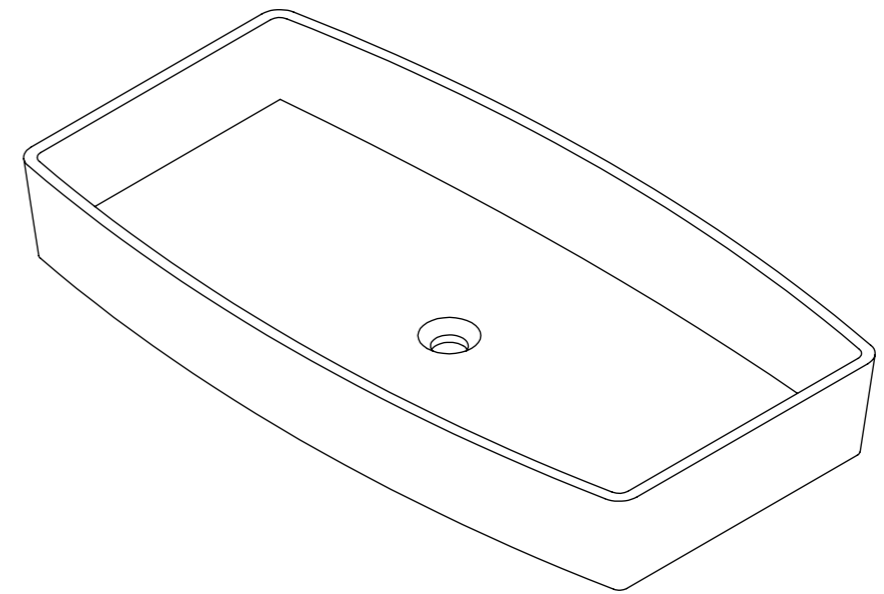

Top View

Front View - Section View

LUSO
STONE

Product Name	The Albert
Weight, kg	8
Material	Stone Resin
Size, mm	680 x 360 x 95

All dimensions provided in mm.