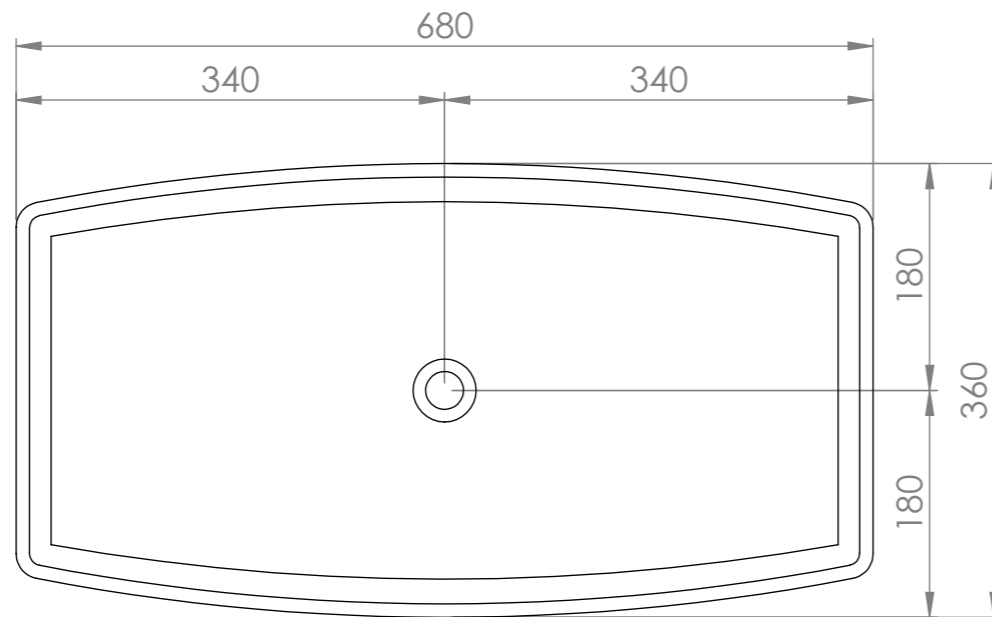

Top View

Front View - Section View

LUSO
STONE

Product Name	The Albert
Weight, kg	8
Material	Stone Resin
Size, mm	680 x 360 x 95

All dimensions provided in mm.