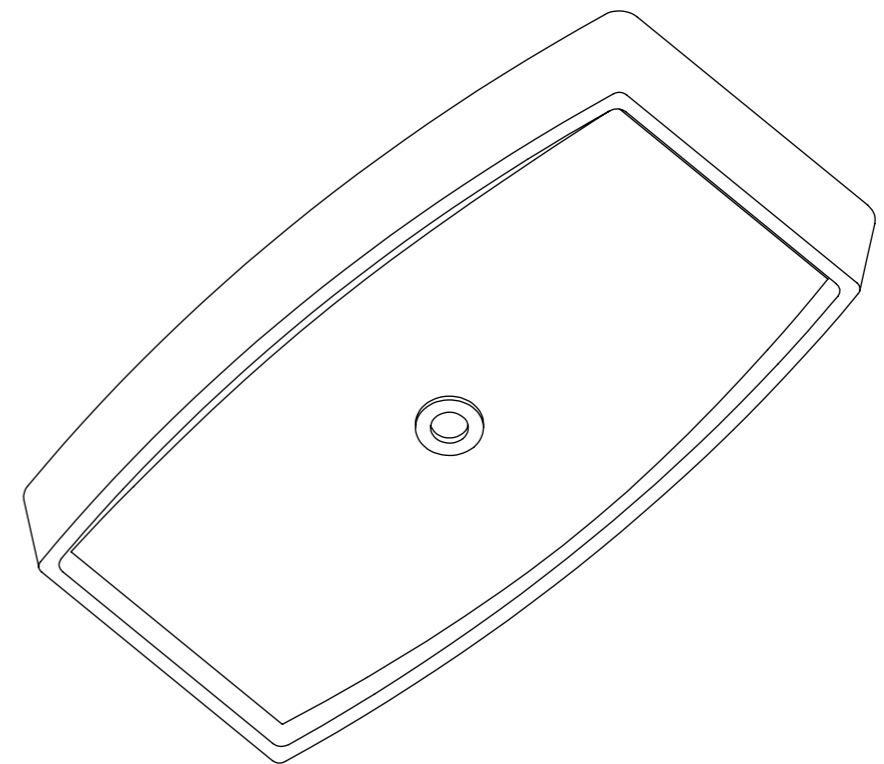

Top View

Front View - Section View

LUSO
STONE

Product Name	The Albert
Weight, kg	8
Material	Stone Resin
Size, mm	680 x 360 x 95

All dimensions provided in mm.