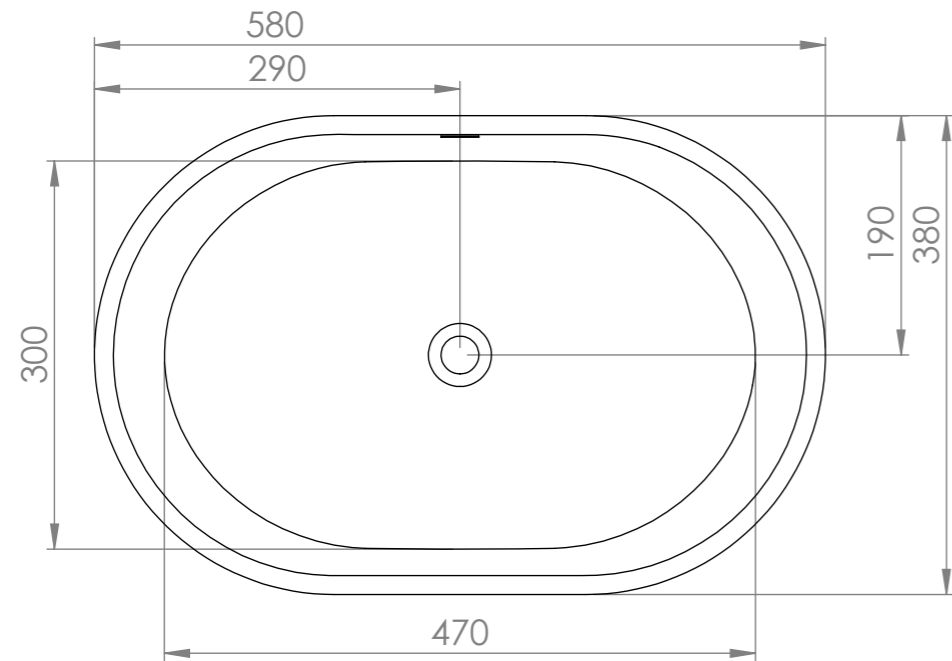

Top View

Side View - Section View

Front View - Section View

**LUSO**  
STONE

Product Name	Picasso
Weight, kg	
Water Capacity, L	
Material	Stone Resin
Size, mm	580 x 380 x 145

*All dimensions provided in mm.*