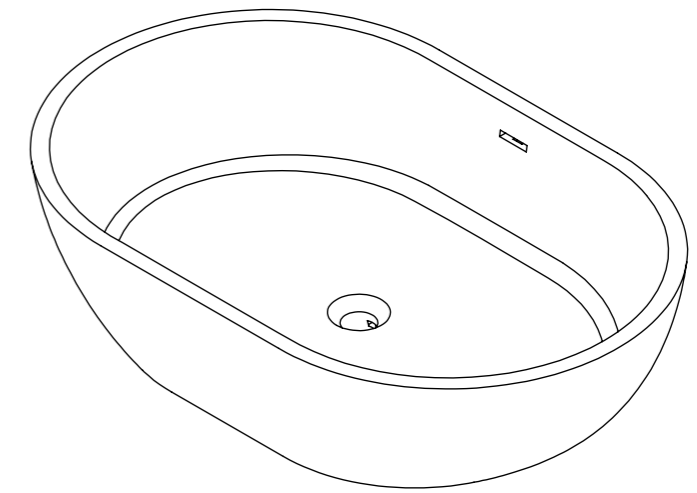

Top View

Side View - Section View

Front View - Section View

**LUSO**  
STONE

Product Name	Picasso
Weight, kg	
Water Capacity, L	
Material	Stone Resin
Size, mm	580 x 380 x 145

*All dimensions provided in mm.*