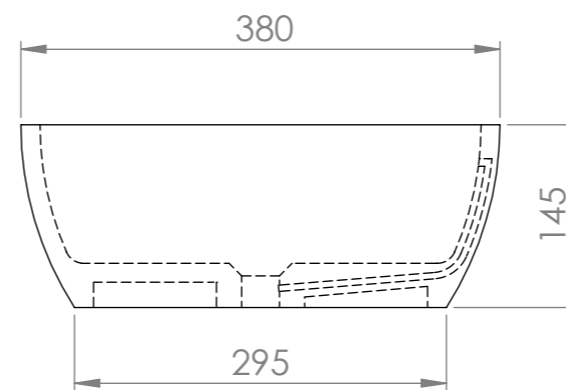

Top View

Side View - Section View

Front View - Section View

**LUSO**  
STONE

Product Name	Picasso
Weight, kg	
Water Capacity, L	
Material	Stone Resin
Size, mm	580 x 380 x 145

*All dimensions provided in mm.*