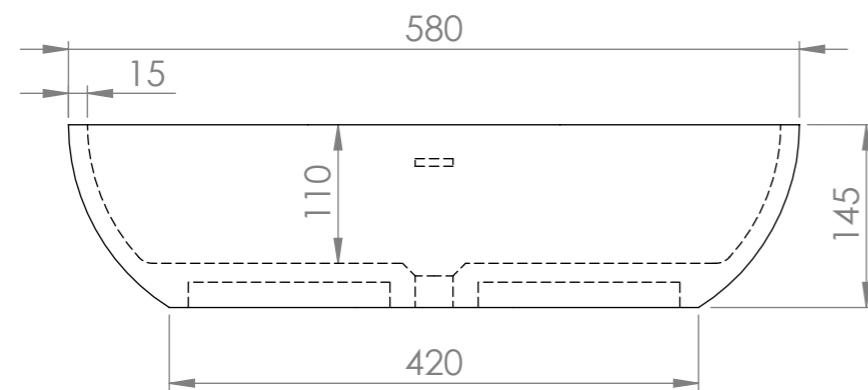

Top View

Side View - Section View

Front View - Section View

**LUSO**  
STONE

Product Name	Picasso
Weight, kg	
Water Capacity, L	
Material	Stone Resin
Size, mm	580 x 380 x 145

*All dimensions provided in mm.*