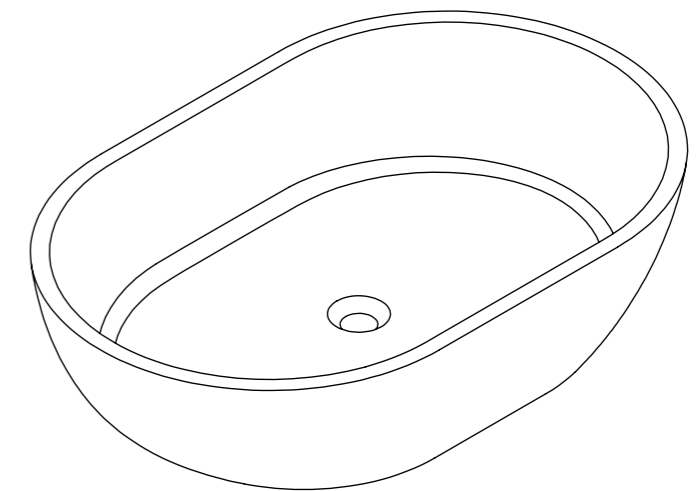

Top View

Side View - Section View

Front View - Section View

**LUSO**  
STONE

Product Name	Picasso
Weight, kg	
Water Capacity, L	
Material	Stone Resin
Size, mm	580 x 380 x 145

*All dimensions provided in mm.*