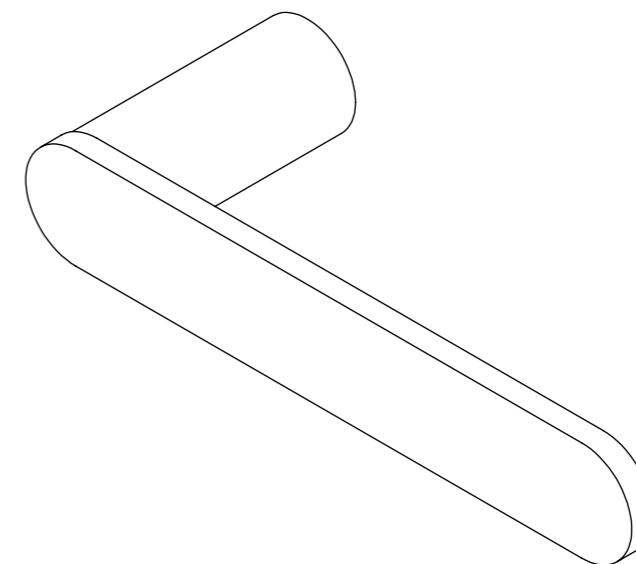

Front View

Top View

**LUSSO**  
S T O N E

Product Name	Luxe Toilet Roll Holder
Available Options	- Chrome finish - Stainless Steel - Matte Black - Rose Gold
Size, mm	170 x 65 x 28

*All dimensions provided in mm.*