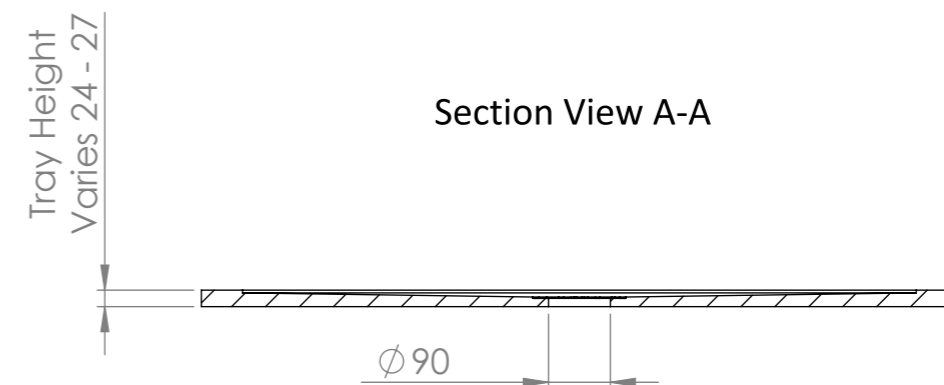

Shower Tray with Enclosure Kit - B

Screen height: 1950 mm.

Enclosure kit includes:

- 1 x Shower Tray
- 2 x Screens
- 1 x Adjustable bracing bar
- 2 x Wall-Screen fixing posts
- 1 x 90mm Fast flow waste kit

Top View

Section View A-A

LUSO
S T O N E

Product Name	Walk-in Kit B
Material	Stone Resin
Size, mm	1100 x 900 x 25

All dimensions provided in mm.