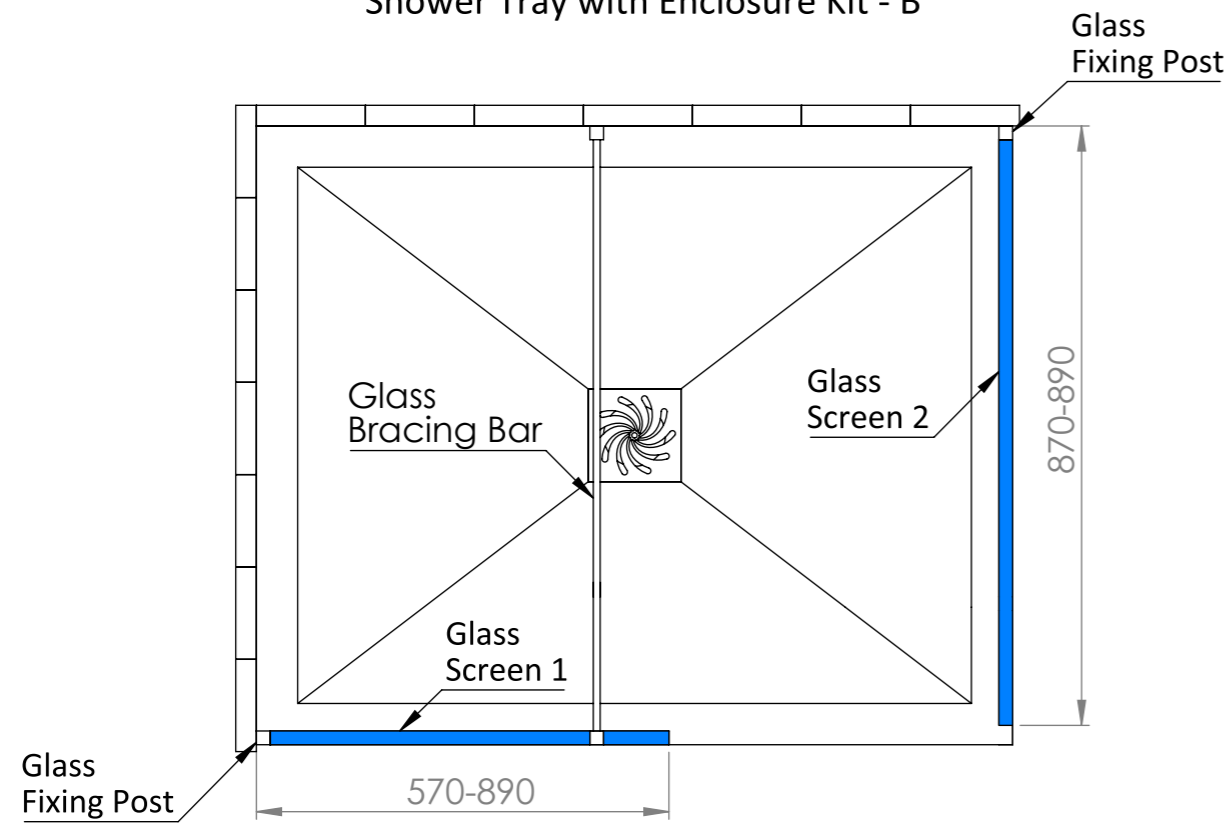

Shower Tray with Enclosure Kit - B

Screen height: 1950 mm.

Enclosure kit includes:

- 1 x Shower Tray
- 2 x Screens
- 1 x Adjustable bracing bar
- 2 x Wall-Screen fixing posts
- 1 x 90mm Fast flow waste kit

Top View

Section View A-A

LUSO
S T O N E

Product Name	Walk-in Kit B
Material	Stone Resin
Size, mm	1100 x 900 x 25

All dimensions provided in mm.