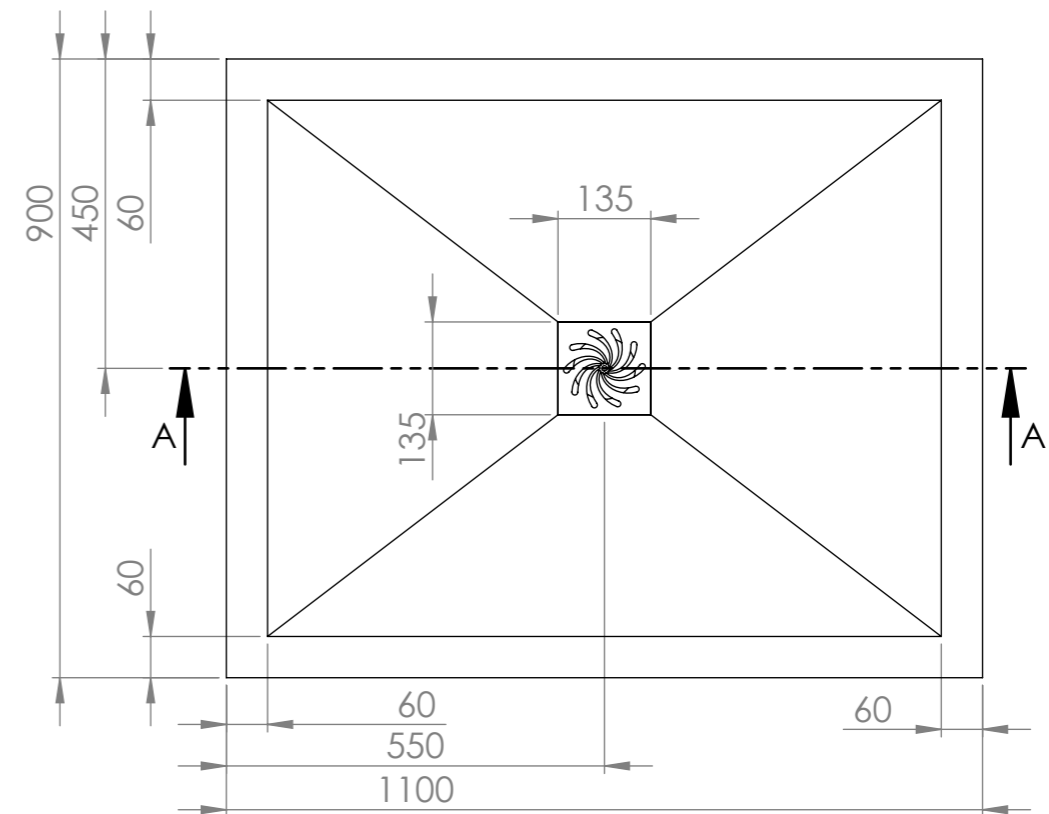

Shower Tray with Enclosure Kit - B

Screen height: 1950 mm.

Enclosure kit includes:

- 1 x Shower Tray
- 2 x Screens
- 1 x Adjustable bracing bar
- 2 x Wall-Screen fixing posts
- 1 x 90mm Fast flow waste kit

Top View

Section View A-A

LUSO
S T O N E

Product Name	Walk-in Kit B
Material	Stone Resin
Size, mm	1100 x 900 x 25

All dimensions provided in mm.