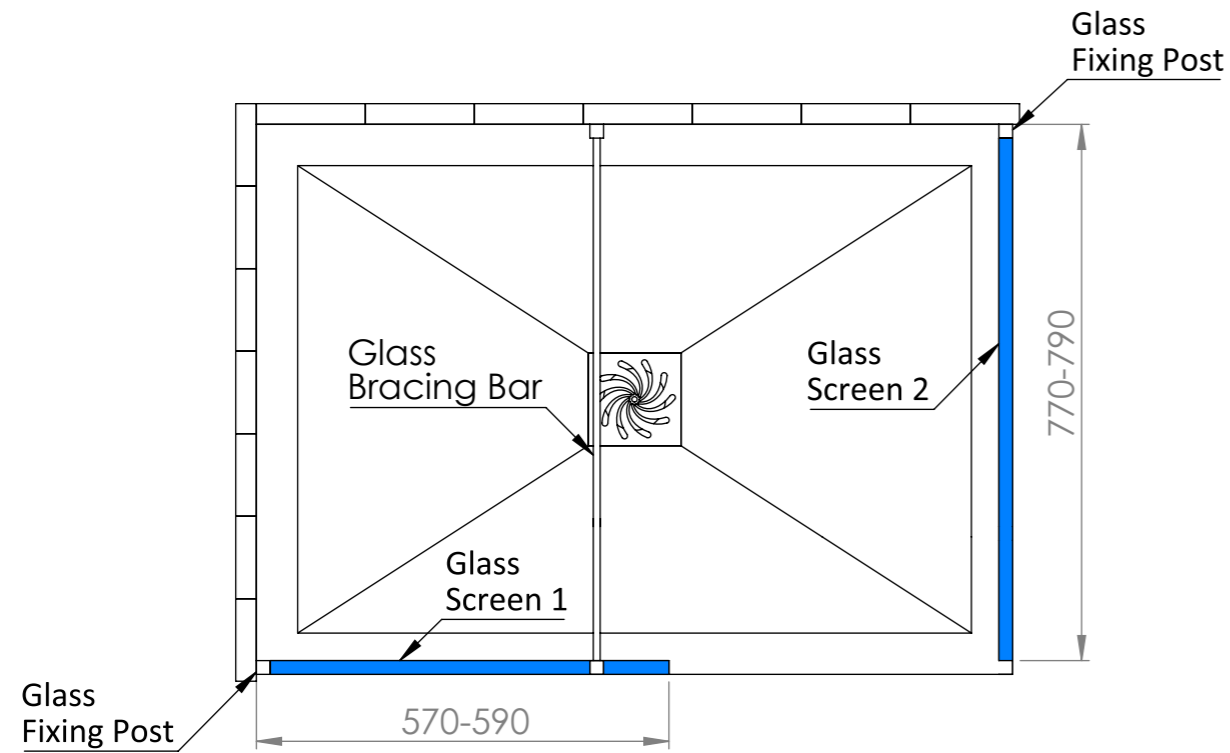

Shower Tray with Enclosure Kit - B

Screen height: 1950 mm.

Enclosure kit includes:

- 1 x Shower Tray
- 2 x Screens
- 1 x Adjustable bracing bar
- 2 x Wall-Screen fixing posts
- 1 x 90mm Fast flow waste kit

Top View

Tray Height
Varies 24 - 27

Section View A-A

LUSO
STONE

Product Name	Walk-in Kit B
Material	Stone Resin
Size, mm	1100 x 800 x 25

All dimensions provided in mm.