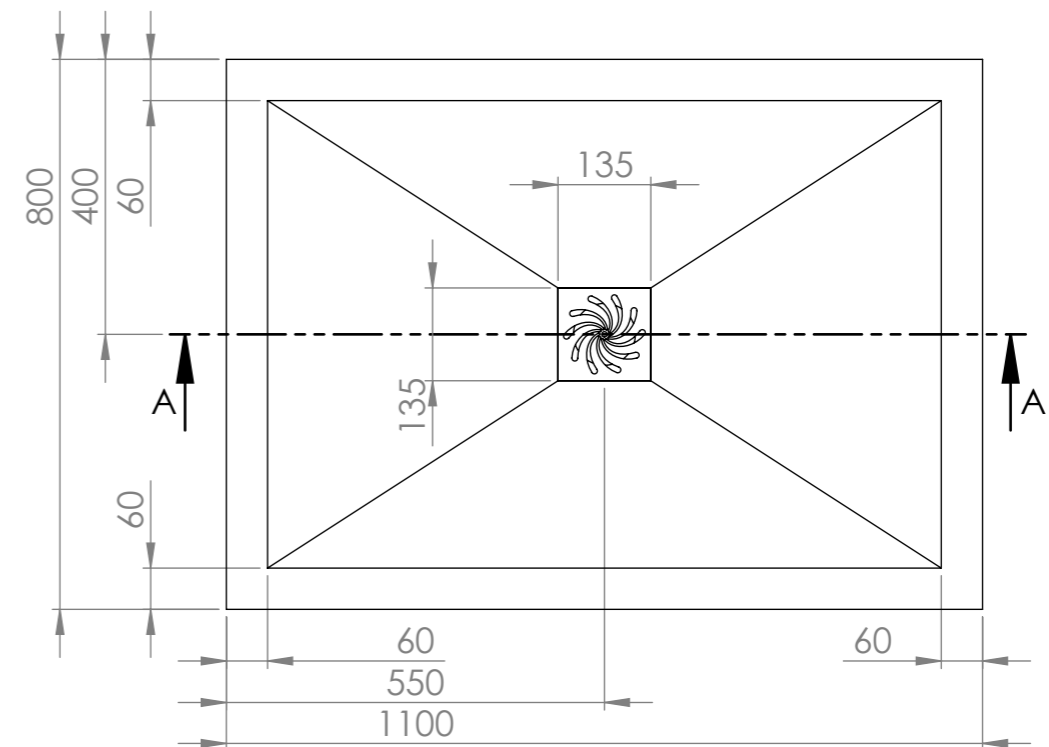

Shower Tray with Enclosure Kit - B

Screen height: 1950 mm.

Enclosure kit includes:

- 1 x Shower Tray
- 2 x Screens
- 1 x Adjustable bracing bar
- 2 x Wall-Screen fixing posts
- 1 x 90mm Fast flow waste kit

Top View

Tray Height
Varies 24 - 27

Section View A-A

LUSO
STONE

Product Name	Walk-in Kit B
Material	Stone Resin
Size, mm	1100 x 800 x 25

All dimensions provided in mm.