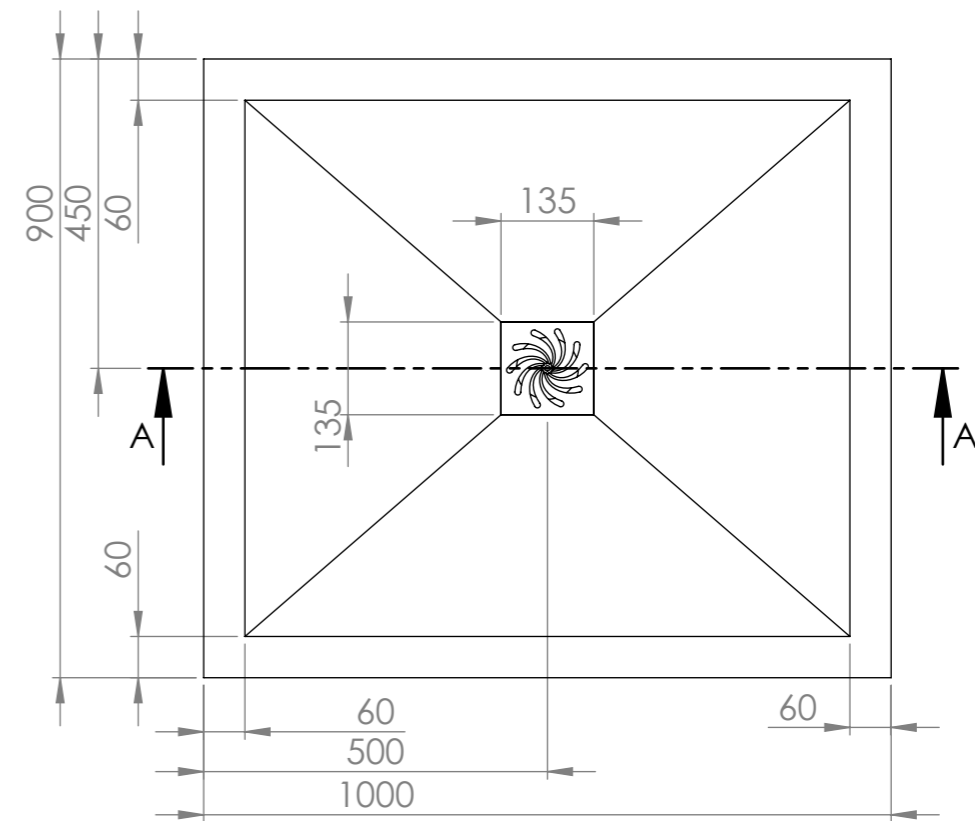

Shower Tray with Enclosure Kit - B

Screen height: 1950 mm.

Enclosure kit includes:

- 1 x Shower Tray
- 2 x Screens
- 1 x Adjustable bracing bar
- 2 x Wall-Screen fixing posts
- 1 x 90mm Fast flow waste kit

Top View

Section View A-A

LUSO
STONE

Product Name	Walk-in Kit B
Material	Stone Resin
Size, mm	1000 x 900 x 25

All dimensions provided in mm.