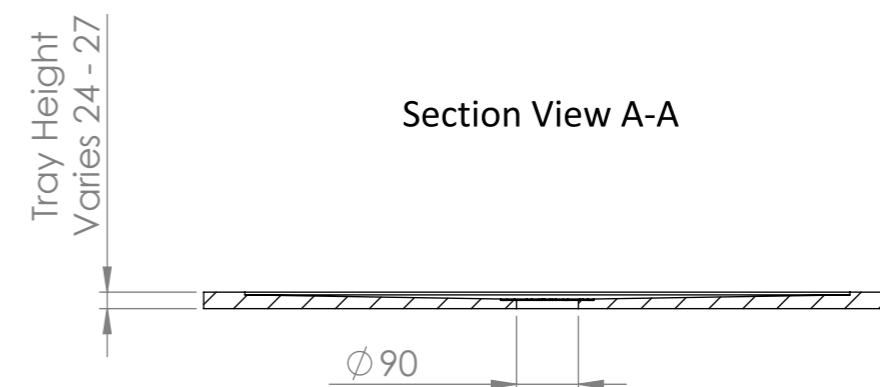

Shower Tray with Enclosure Kit - B

Screen height: 1950 mm.

Enclosure kit includes:

- 1 x Shower Tray
- 2 x Screens
- 1 x Adjustable bracing bar
- 2 x Wall-Screen fixing posts
- 1 x 90mm Fast flow waste kit

Top View

Section View A-A

LUSO
STONE

Product Name	Walk-in Kit B
Material	Stone Resin
Size, mm	1000 x 900 x 25

All dimensions provided in mm.