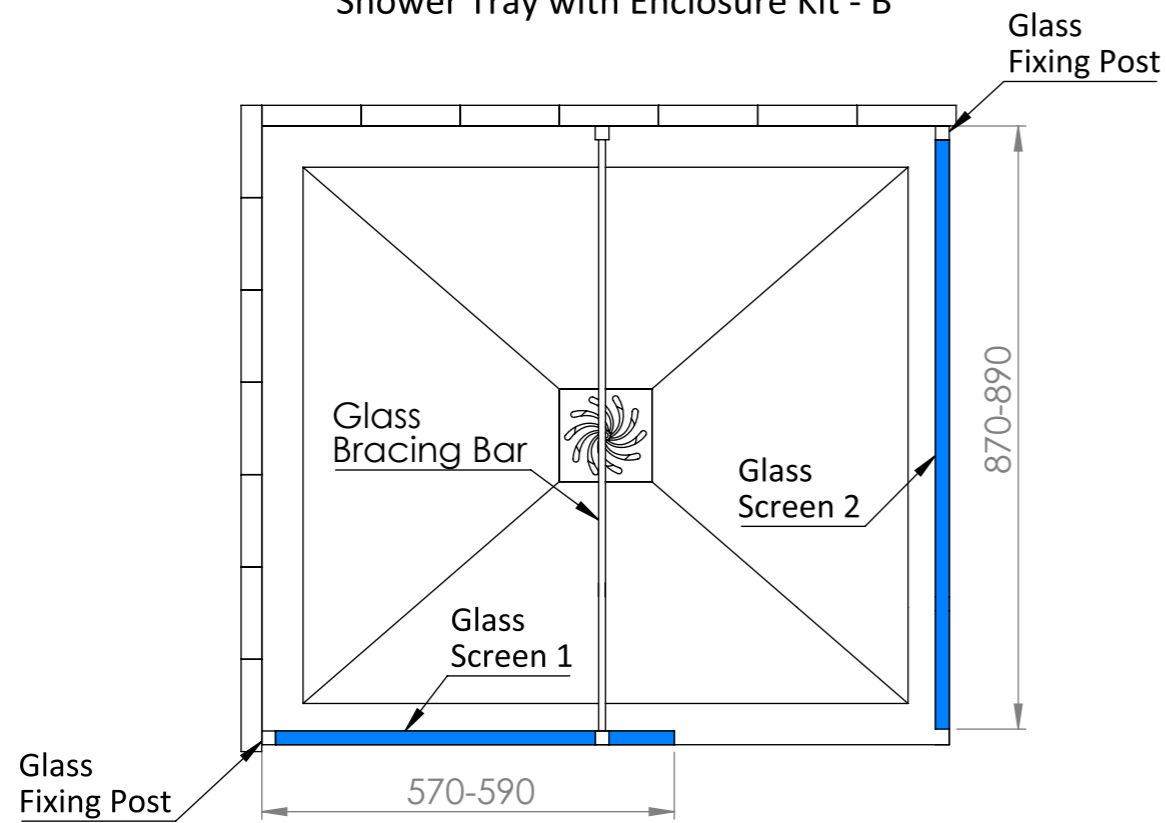

Shower Tray with Enclosure Kit - B

Screen height: 1950 mm.

Enclosure kit includes:

- 1 x Shower Tray
- 2 x Screens
- 1 x Adjustable bracing bar
- 2 x Wall-Screen fixing posts
- 1 x 90mm Fast flow waste kit

Top View

Section View A-A

LUSO
STONE

Product Name	Walk-in Kit B
Material	Stone Resin
Size, mm	1000 x 900 x 25

All dimensions provided in mm.