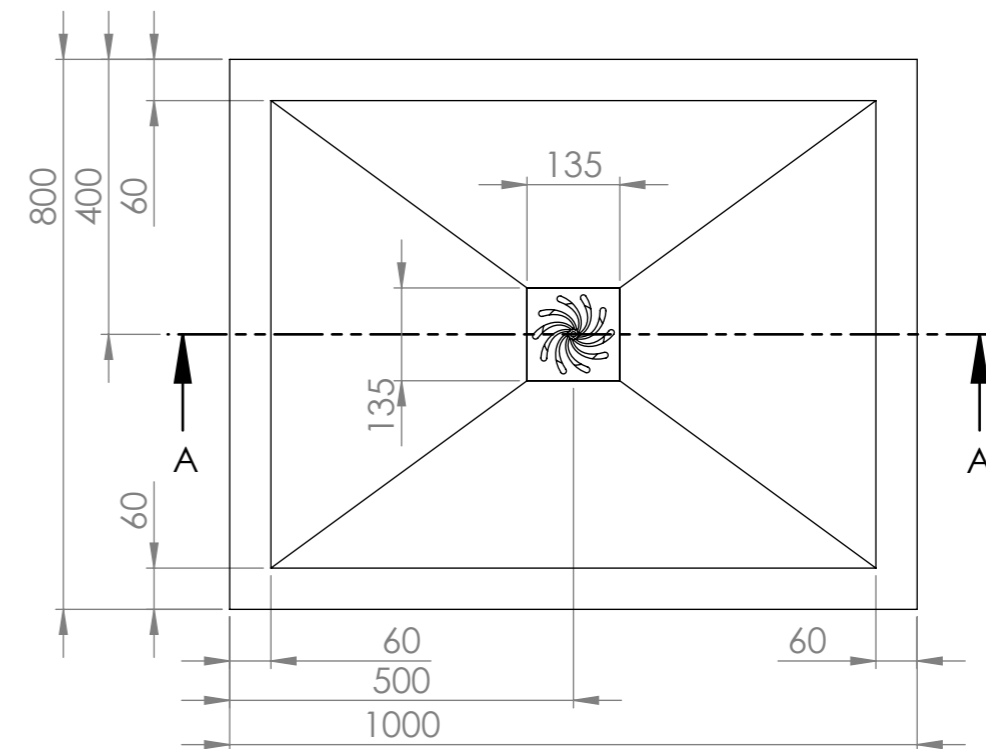

### Shower Tray with Enclosure Kit - B

Screen height: 1950 mm.

Enclosure kit includes:

- 1 x Shower Tray
- 2 x Screens
- 1 x Adjustable bracing bar
- 2 x Wall-Screen fixing posts
- 1 x 90mm Fast flow waste kit

### Top View

Tray Height  
Varies 24 - 27

### Section View A-A

**LUSO**  
S T O N E

Product Name	Walk-in Kit B
Material	Stone Resin
Size, mm	1000 x 800 x 25

*All dimensions provided in mm.*