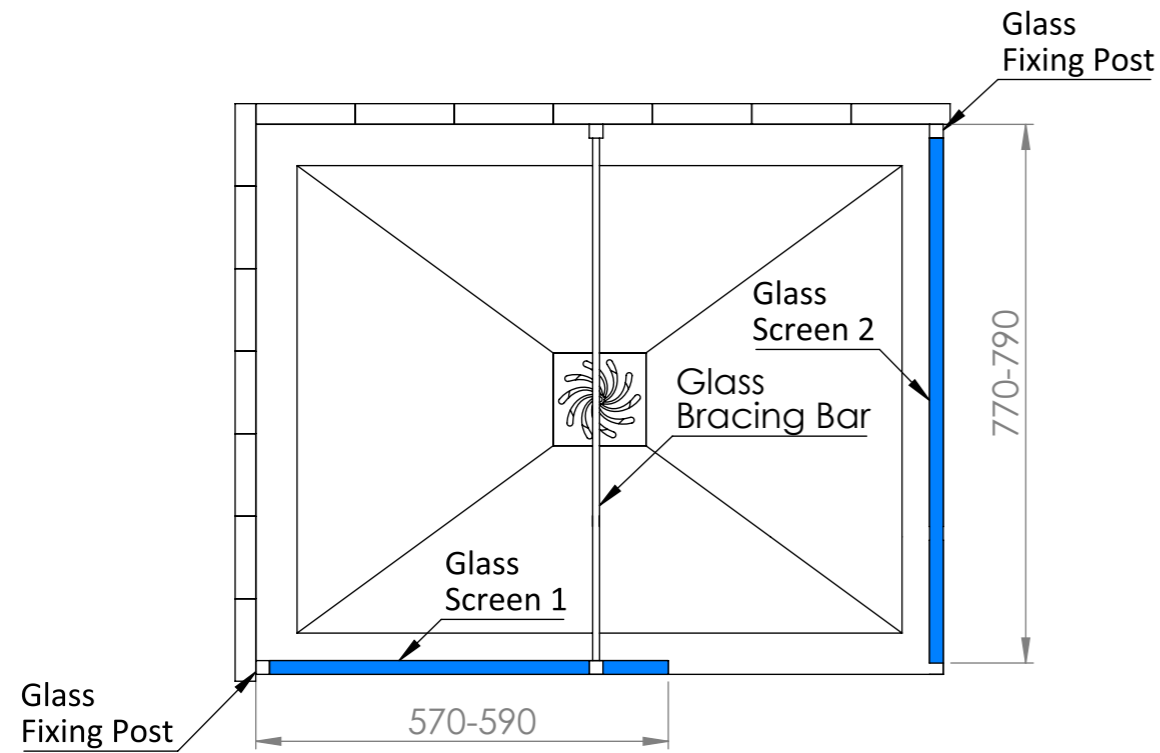

### Shower Tray with Enclosure Kit - B

Screen height: 1950 mm.

Enclosure kit includes:

- 1 x Shower Tray
- 2 x Screens
- 1 x Adjustable bracing bar
- 2 x Wall-Screen fixing posts
- 1 x 90mm Fast flow waste kit

### Top View

Tray Height  
Varies 24 - 27

### Section View A-A

**LUSO**  
S T O N E

Product Name	Walk-in Kit B
Material	Stone Resin
Size, mm	1000 x 800 x 25

*All dimensions provided in mm.*