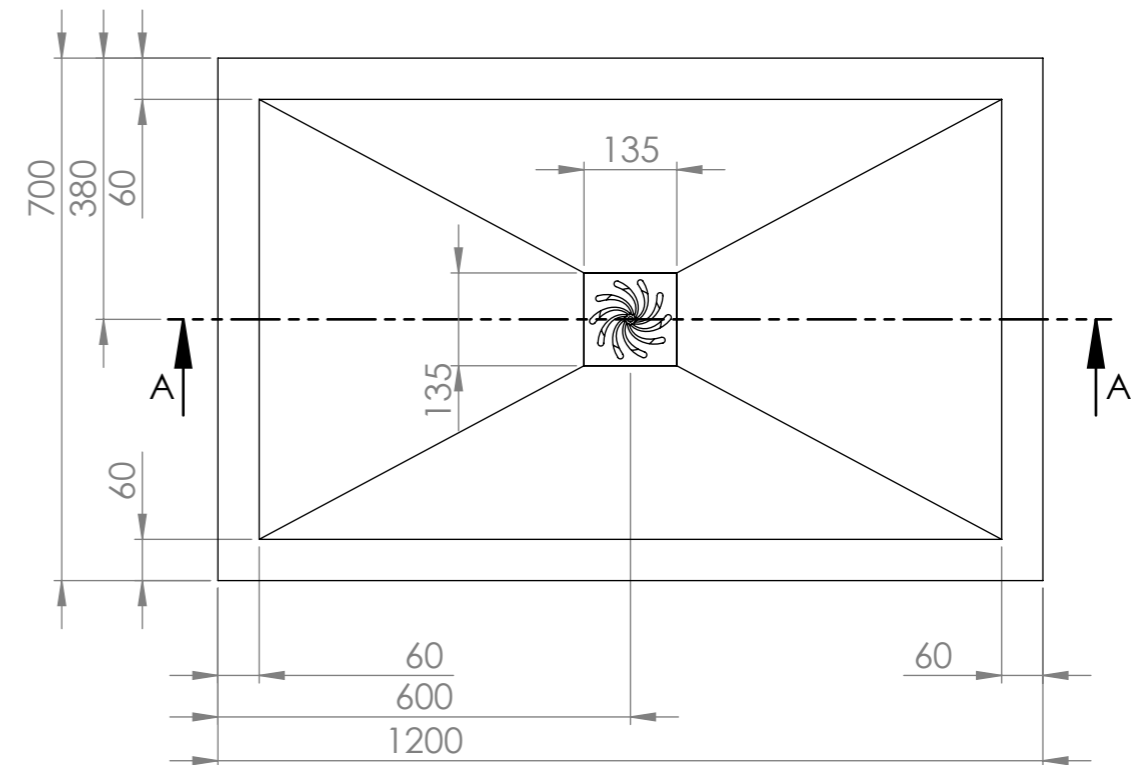

Shower Tray with Enclosure Kit - B

Screen height: 1950 mm.

Enclosure kit includes:

- 1 x Shower Tray
- 2 x Screens
- 1 x Adjustable bracing bar
- 2 x Wall-Screen fixing posts
- 1 x 90mm Fast flow waste kit

Top View

Tray Height
Varies 24 - 27

Section View A-A

LUSO
STONE

Product Name	Walk-in Kit B
Material	Stone Resin
Size, mm	1200 x 700 x 25

All dimensions provided in mm.