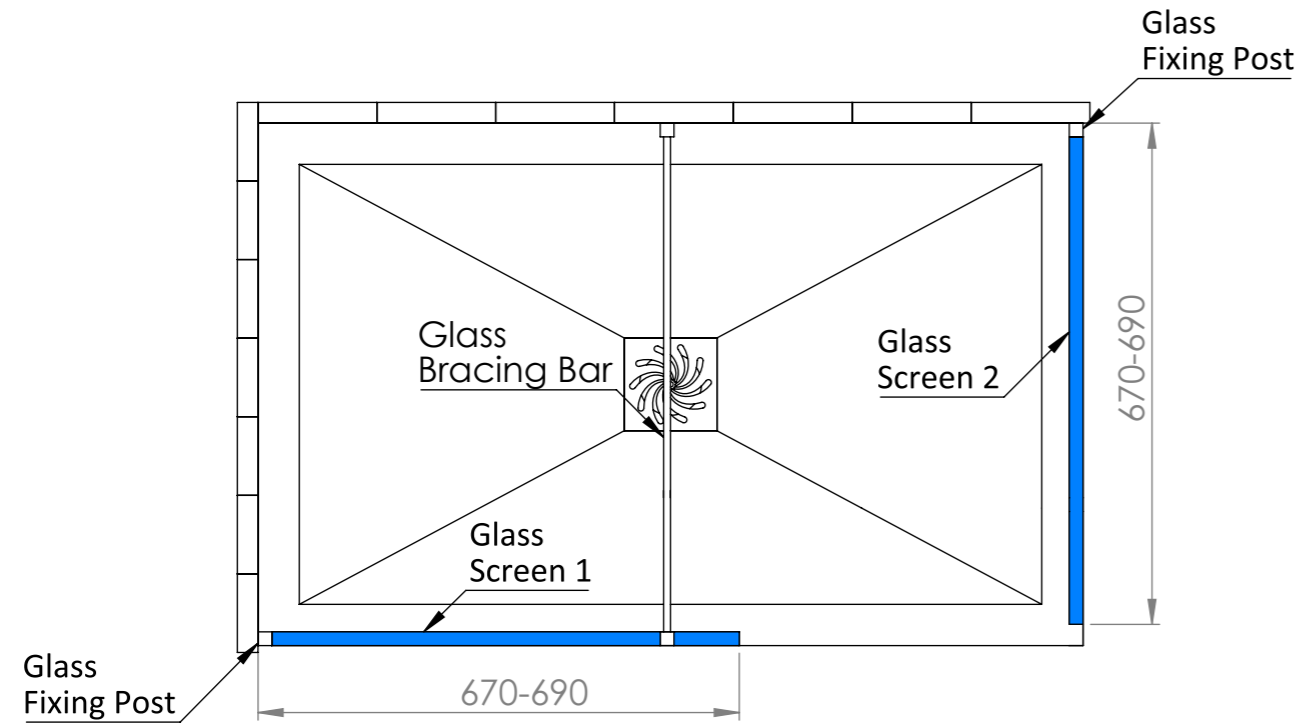

Shower Tray with Enclosure Kit - B

Screen height: 1950 mm.

Enclosure kit includes:

- 1 x Shower Tray
- 2 x Screens
- 1 x Adjustable bracing bar
- 2 x Wall-Screen fixing posts
- 1 x 90mm Fast flow waste kit

Top View

Tray Height
Varies 24 - 27

Section View A-A

LUSO
STONE

Product Name	Walk-in Kit B
Material	Stone Resin
Size, mm	1200 x 700 x 25

All dimensions provided in mm.