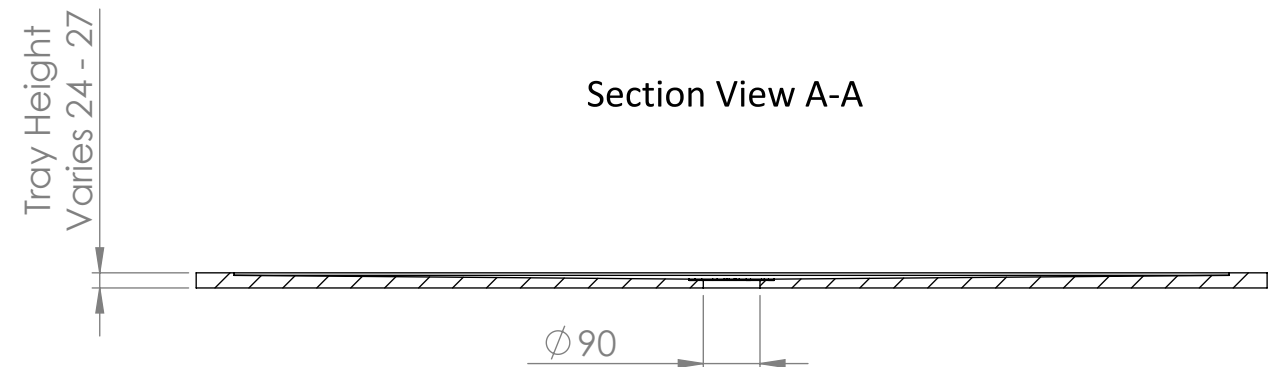

Shower Tray with Enclosure Kit - B

Top View

Screen height: 1950 mm.

Enclosure kit includes:

- 1 x Shower Tray
- 2 x Screens
- 1 x Adjustable bracing bar
- 2 x Wall-Screen fixing posts
- 1 x 90mm Fast flow waste kit

Section View A-A

LUSO
STONE

Product Name	Walk-in Kit B
Material	Stone Resin
Size, mm	1700 x 900 x 25

All dimensions provided in mm.