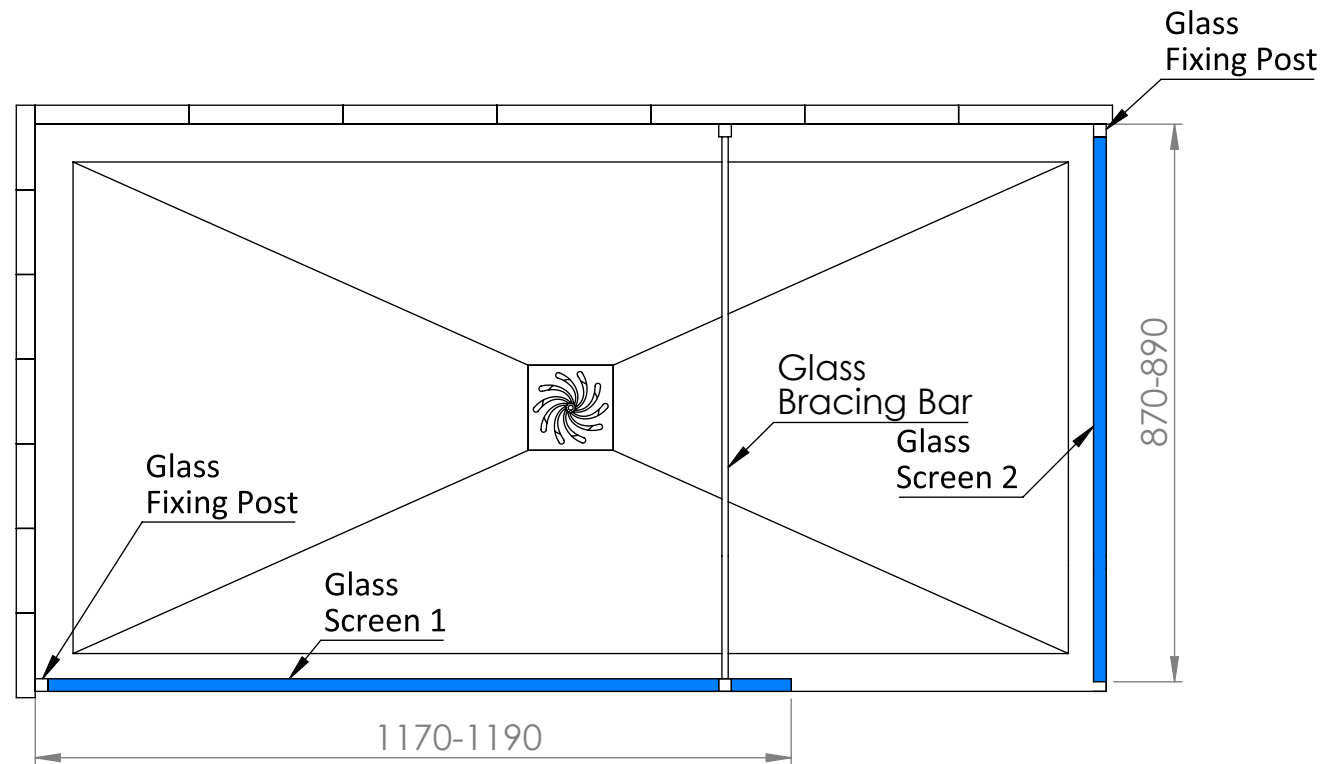

Shower Tray with Enclosure Kit - B

Top View

Screen height: 1950 mm.

Enclosure kit includes:

- 1 x Shower Tray
- 2 x Screens
- 1 x Adjustable bracing bar
- 2 x Wall-Screen fixing posts
- 1 x 90mm Fast flow waste kit

Section View A-A

LUSO
STONE

Product Name	Walk-in Kit B
Material	Stone Resin
Size, mm	1700 x 900 x 25

All dimensions provided in mm.