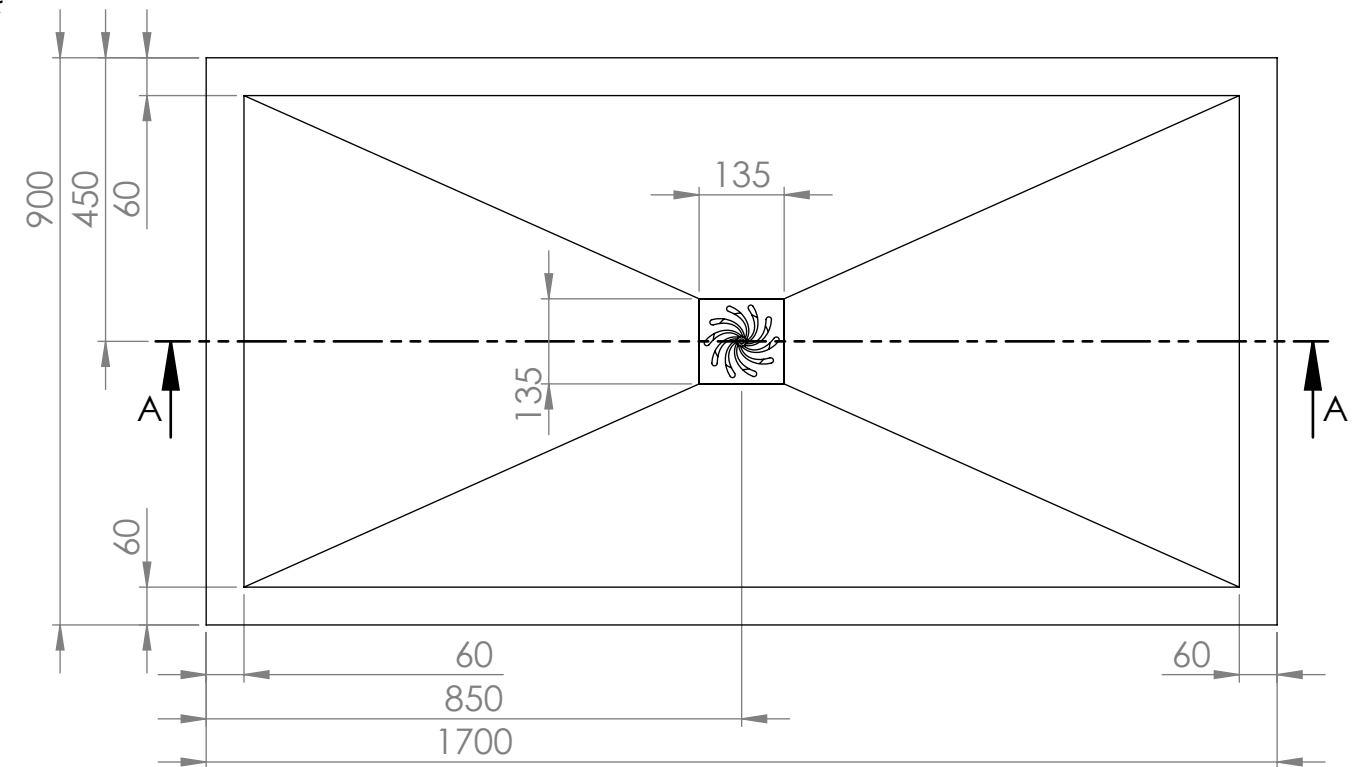

Shower Tray with Enclosure Kit - B

Top View

Screen height: 1950 mm.

Enclosure kit includes:

- 1 x Shower Tray
- 2 x Screens
- 1 x Adjustable bracing bar
- 2 x Wall-Screen fixing posts
- 1 x 90mm Fast flow waste kit

Section View A-A

LUSO
STONE

Product Name	Walk-in Kit B
Material	Stone Resin
Size, mm	1700 x 900 x 25

All dimensions provided in mm.