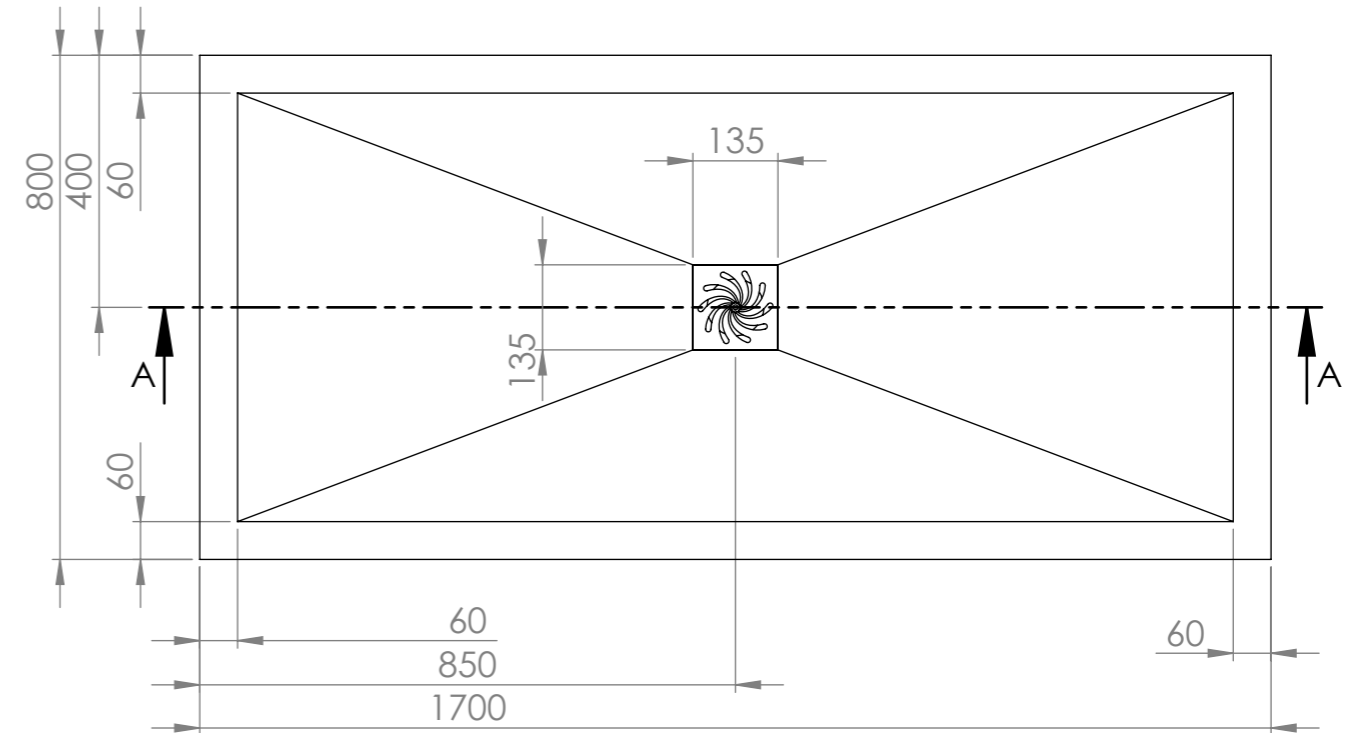

### Shower Tray with Enclosure Kit - B

### Top View

Screen height: 1950 mm.

Enclosure kit includes:

- 1 x Shower Tray
- 2 x Screens
- 1 x Adjustable bracing bar
- 2 x Wall-Screen fixing posts
- 1 x 90mm Fast flow waste kit

### Section View A-A

**LUSO**  
STONE

Product Name	Walk-in Kit B
Material	Stone Resin
Size, mm	1700 x 800 x 25

*All dimensions provided in mm.*