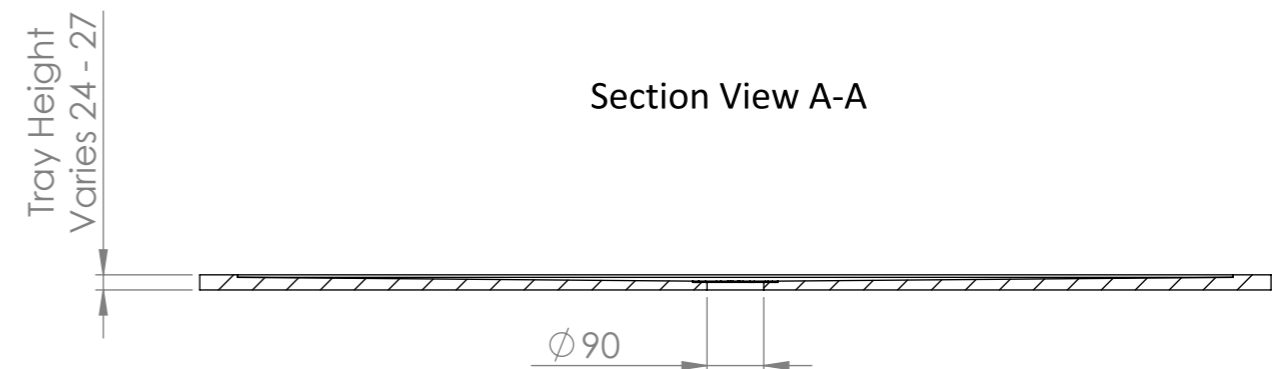

### Shower Tray with Enclosure Kit - B

### Top View

Screen height: 1950 mm.

Enclosure kit includes:

- 1 x Shower Tray
- 2 x Screens
- 1 x Adjustable bracing bar
- 2 x Wall-Screen fixing posts
- 1 x 90mm Fast flow waste kit

### Section View A-A

**LUSO**  
STONE

Product Name	Walk-in Kit B
Material	Stone Resin
Size, mm	1700 x 800 x 25

*All dimensions provided in mm.*