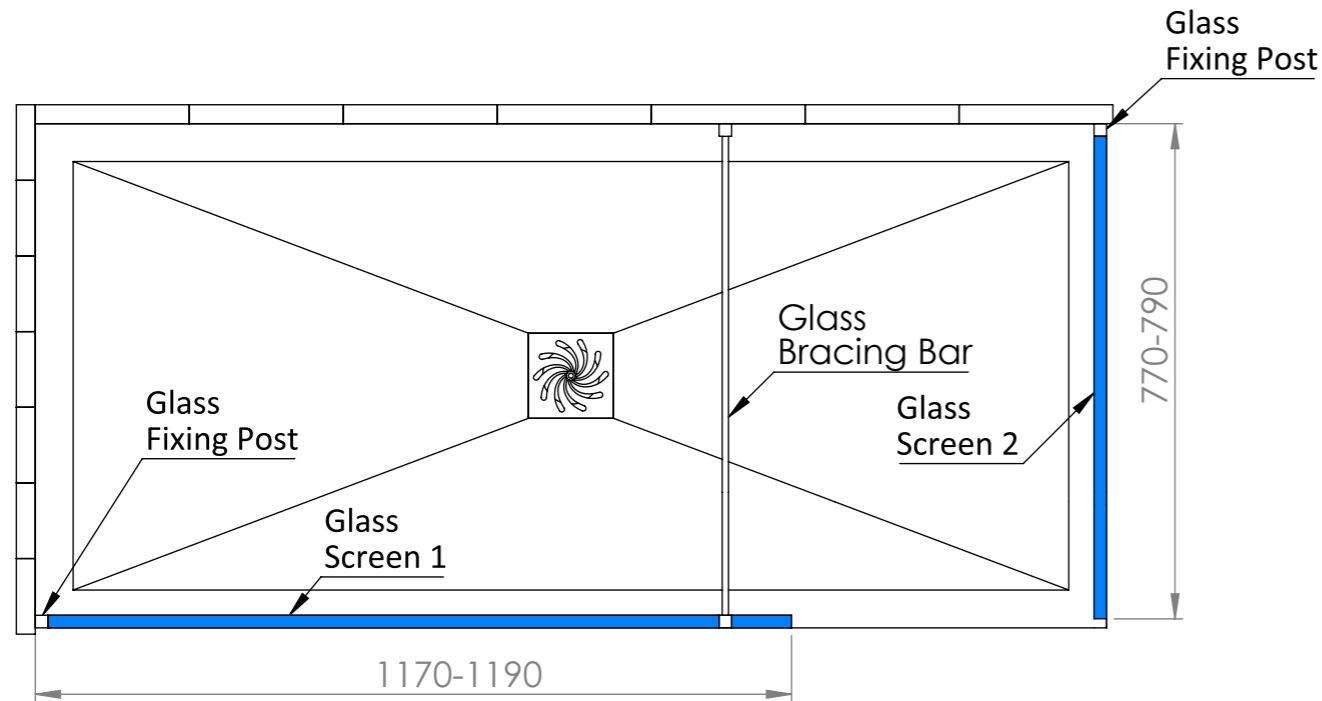

### Shower Tray with Enclosure Kit - B

### Top View

Screen height: 1950 mm.

Enclosure kit includes:

- 1 x Shower Tray
- 2 x Screens
- 1 x Adjustable bracing bar
- 2 x Wall-Screen fixing posts
- 1 x 90mm Fast flow waste kit

### Section View A-A

**LUSO**  
STONE

Product Name	Walk-in Kit B
Material	Stone Resin
Size, mm	1700 x 800 x 25

*All dimensions provided in mm.*