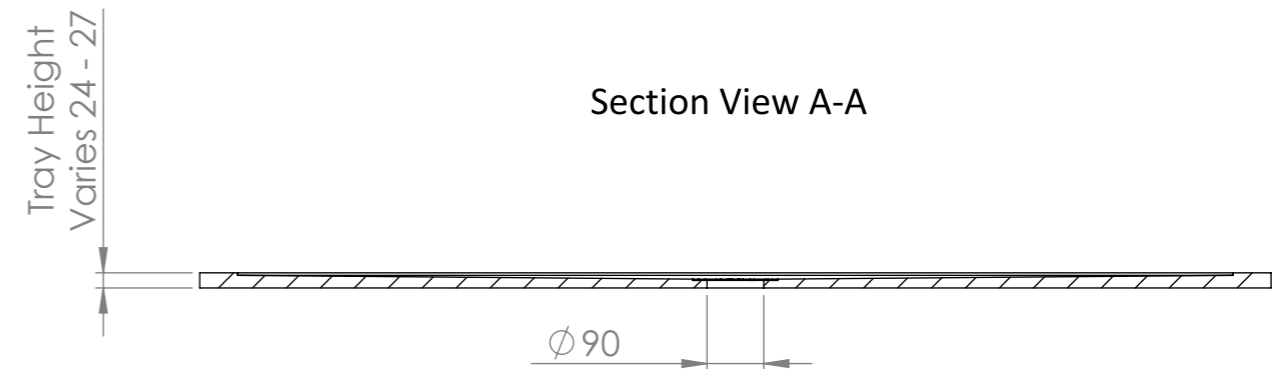

Shower Tray with Enclosure Kit - B

Top View

Screen height: 1950 mm.

Enclosure kit includes:

- 1 x Shower Tray
- 2 x Screens
- 1 x Adjustable bracing bar
- 2 x Wall-Screen fixing posts
- 1 x 90mm Fast flow waste kit

Section View A-A

LUSO
STONE

Product Name	Walk-in Kit B
Material	Stone Resin
Size, mm	1700 x 760 x 25

All dimensions provided in mm.