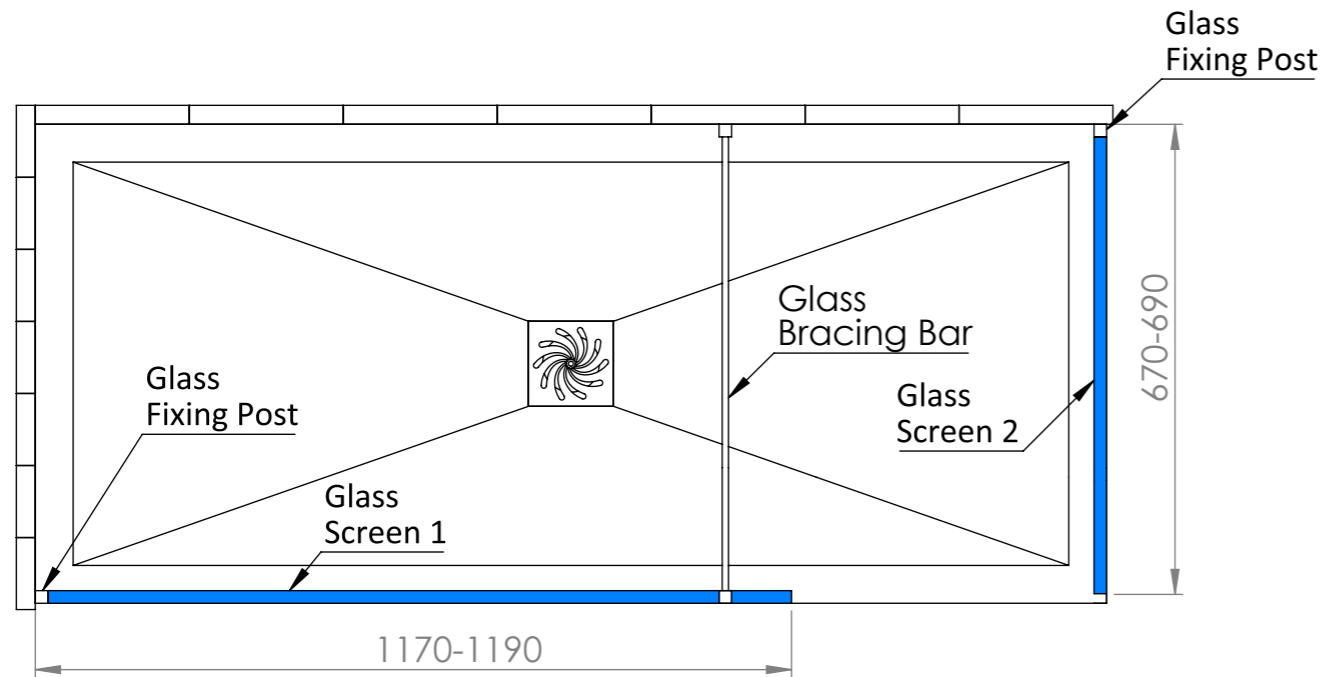

Shower Tray with Enclosure Kit - B

Top View

Screen height: 1950 mm.

Enclosure kit includes:

- 1 x Shower Tray
- 2 x Screens
- 1 x Adjustable bracing bar
- 2 x Wall-Screen fixing posts
- 1 x 90mm Fast flow waste kit

Section View A-A

LUSO
STONE

Product Name	Walk-in Kit B
Material	Stone Resin
Size, mm	1700 x 760 x 25

All dimensions provided in mm.