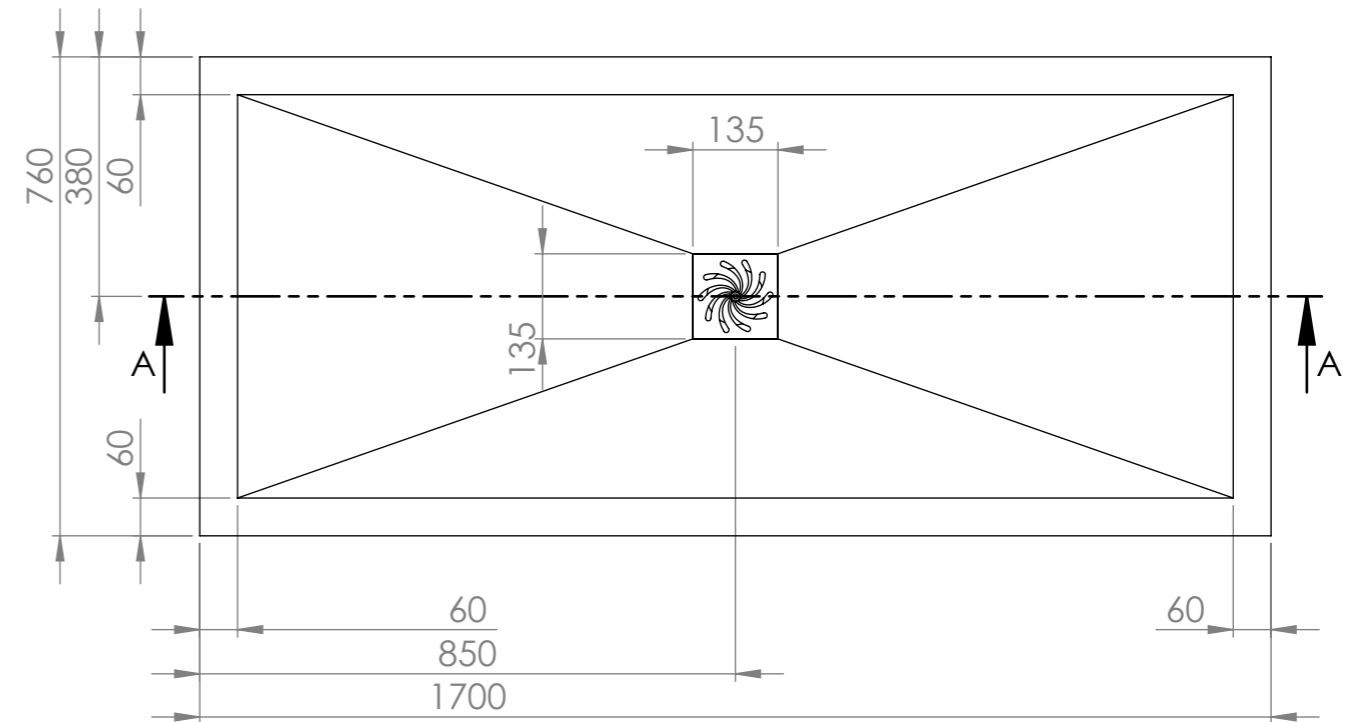

Shower Tray with Enclosure Kit - B

Top View

Screen height: 1950 mm.

Enclosure kit includes:

- 1 x Shower Tray
- 2 x Screens
- 1 x Adjustable bracing bar
- 2 x Wall-Screen fixing posts
- 1 x 90mm Fast flow waste kit

Section View A-A

LUSO
STONE

Product Name	Walk-in Kit B
Material	Stone Resin
Size, mm	1700 x 760 x 25

All dimensions provided in mm.