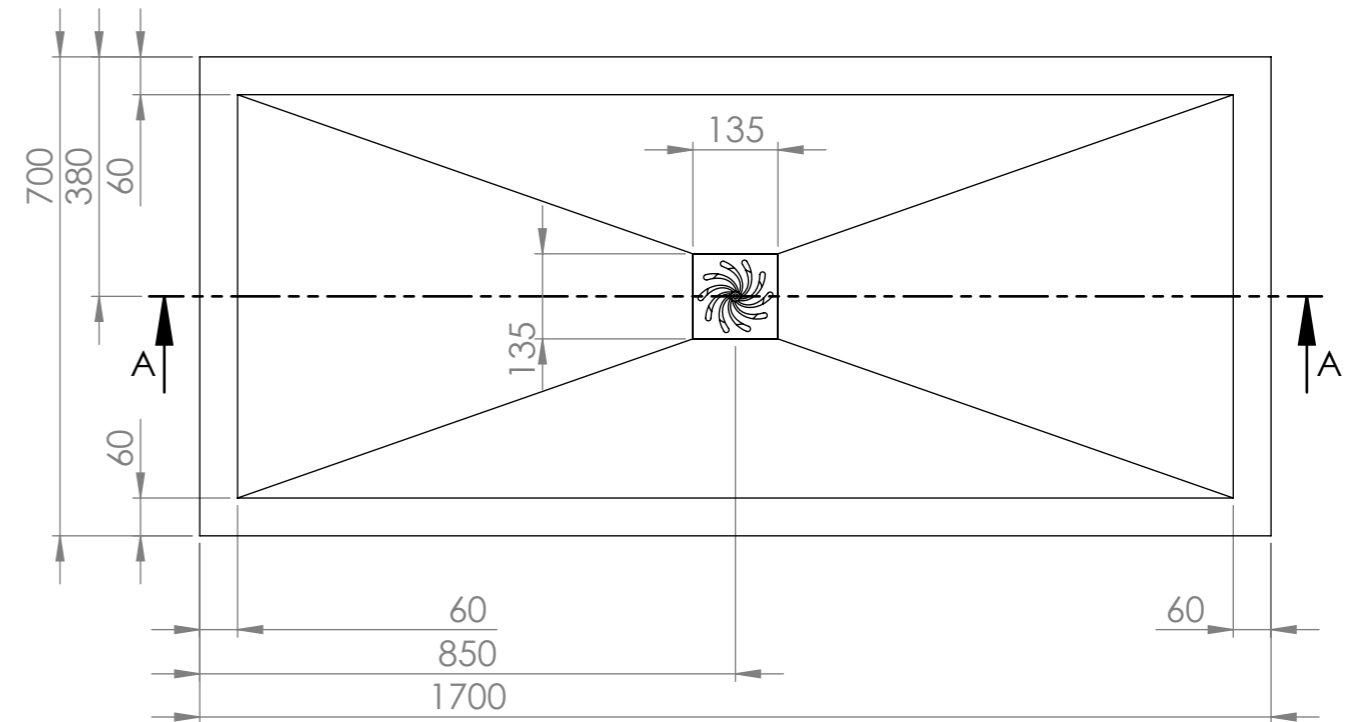

Shower Tray with Enclosure Kit - B

Top View

Screen height: 1950 mm.

Enclosure kit includes:

- 1 x Shower Tray
- 2 x Screens
- 1 x Adjustable bracing bar
- 2 x Wall-Screen fixing posts
- 1 x 90mm Fast flow waste kit

Section View A-A

LUSO
STONE

Product Name	Walk-in Kit B
Material	Stone Resin
Size, mm	1700 x 700 x 25

All dimensions provided in mm.