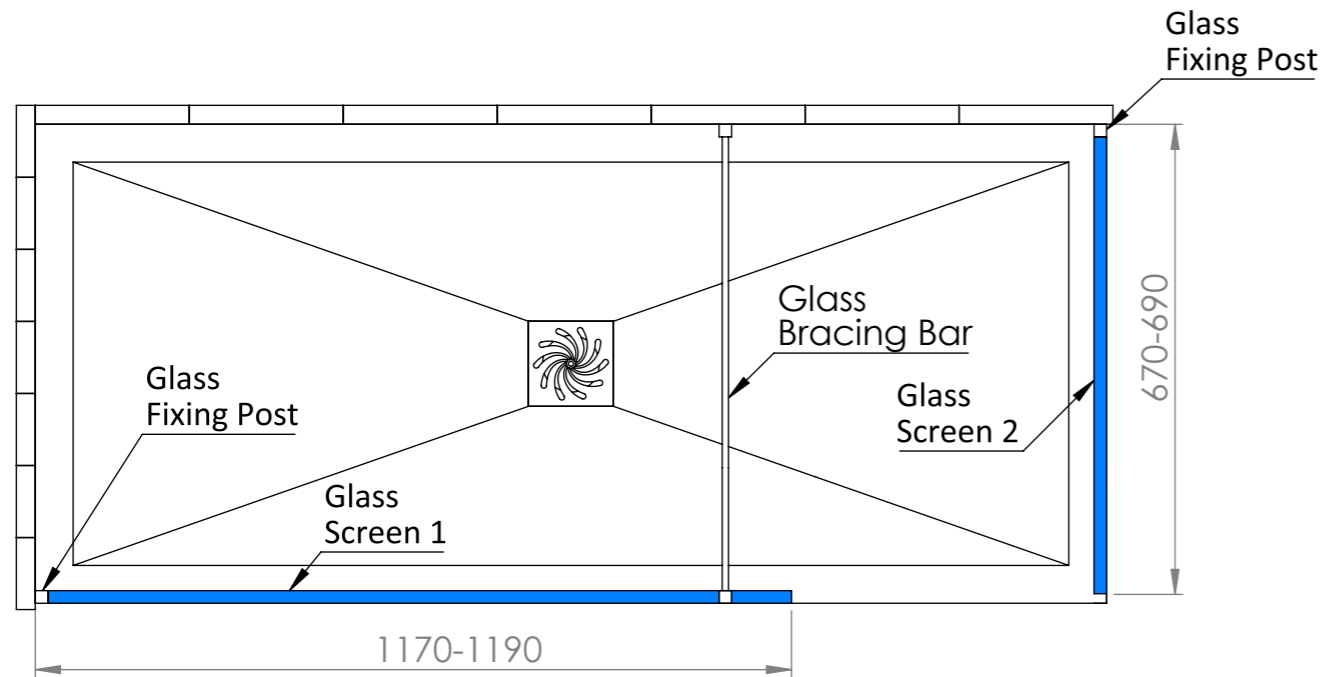

Shower Tray with Enclosure Kit - B

Top View

Screen height: 1950 mm.

Enclosure kit includes:

- 1 x Shower Tray
- 2 x Screens
- 1 x Adjustable bracing bar
- 2 x Wall-Screen fixing posts
- 1 x 90mm Fast flow waste kit

Section View A-A

LUSO
STONE

Product Name	Walk-in Kit B
Material	Stone Resin
Size, mm	1700 x 700 x 25

All dimensions provided in mm.