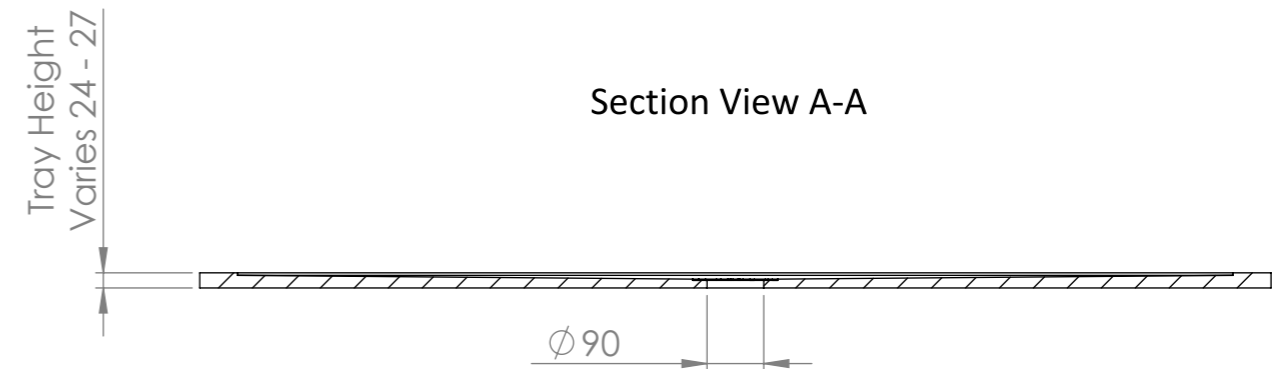

Shower Tray with Enclosure Kit - B

Top View

Screen height: 1950 mm.

Enclosure kit includes:

- 1 x Shower Tray
- 2 x Screens
- 1 x Adjustable bracing bar
- 2 x Wall-Screen fixing posts
- 1 x 90mm Fast flow waste kit

Section View A-A

LUSO
STONE

Product Name	Walk-in Kit B
Material	Stone Resin
Size, mm	1700 x 700 x 25

All dimensions provided in mm.