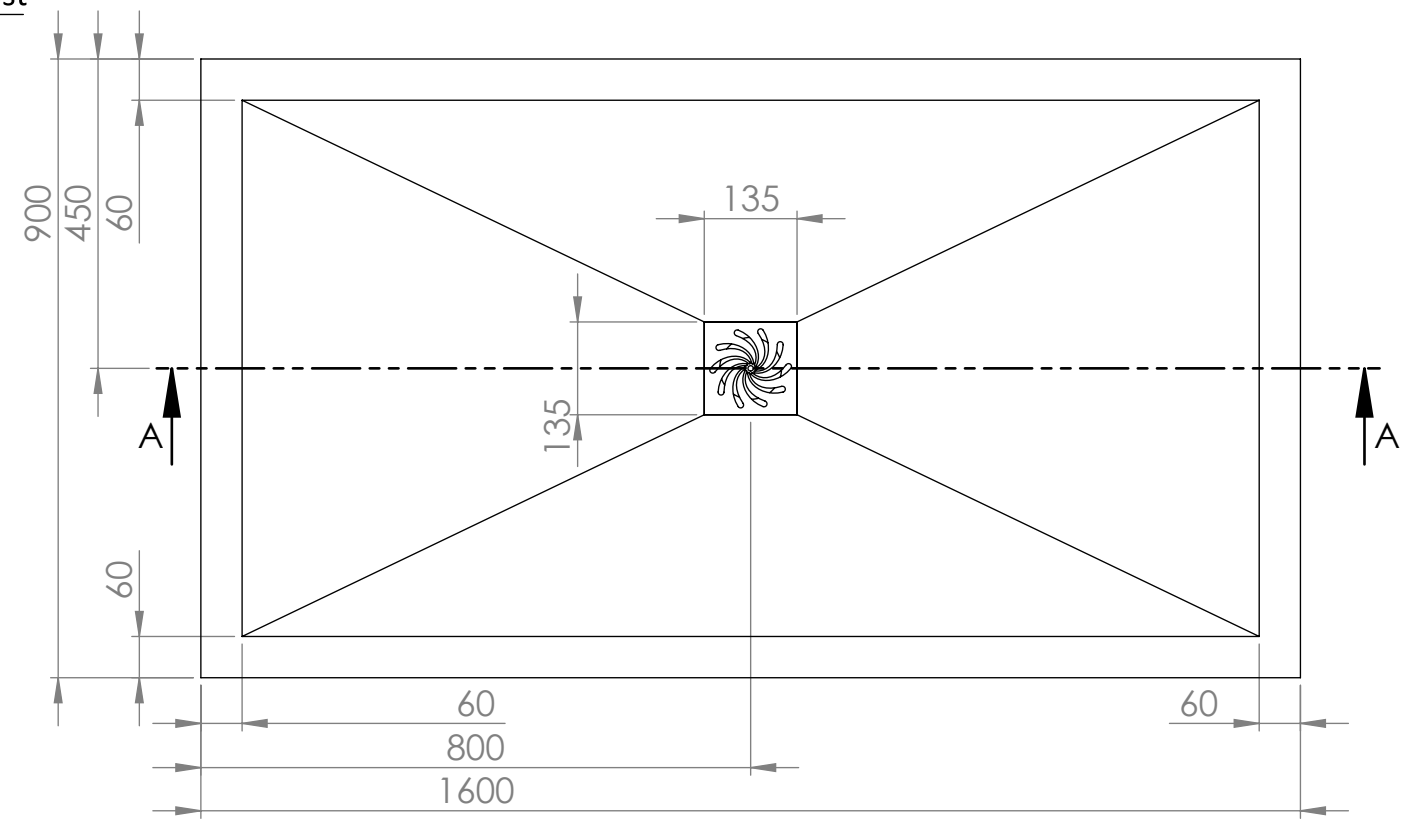

Shower Tray with Enclosure Kit - B

Top View

Screen height: 1950 mm.

Enclosure kit includes:

- 1 x Shower Tray
- 2 x Screens
- 1 x Adjustable bracing bar
- 2 x Wall-Screen fixing posts
- 1 x 90mm Fast flow waste kit

Section View A-A

LUSO
STONE

Product Name	Walk-in Kit B
Material	Stone Resin
Size, mm	1600 x 900 x 25

All dimensions provided in mm.