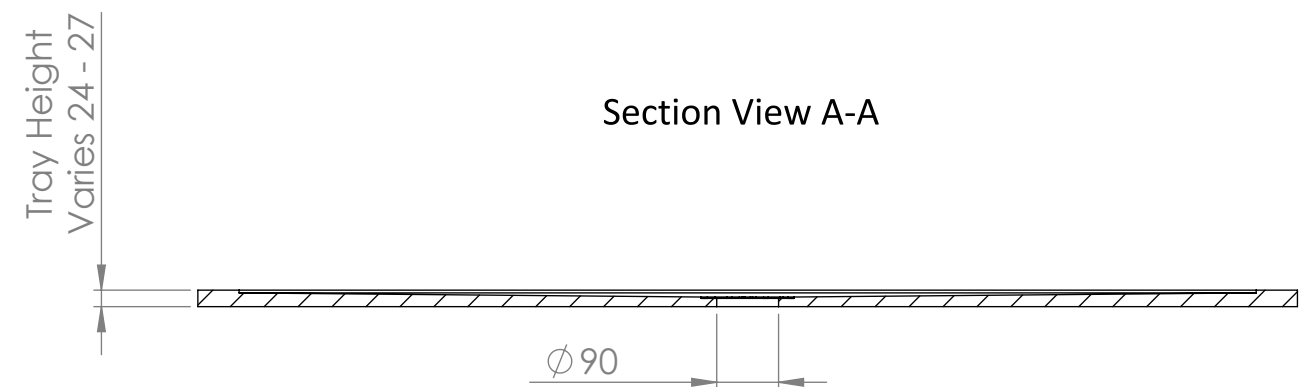

Shower Tray with Enclosure Kit - B

Top View

Screen height: 1950 mm.

Enclosure kit includes:

- 1 x Shower Tray
- 2 x Screens
- 1 x Adjustable bracing bar
- 2 x Wall-Screen fixing posts
- 1 x 90mm Fast flow waste kit

Section View A-A

LUSO
STONE

Product Name	Walk-in Kit B
Material	Stone Resin
Size, mm	1600 x 900 x 25

All dimensions provided in mm.