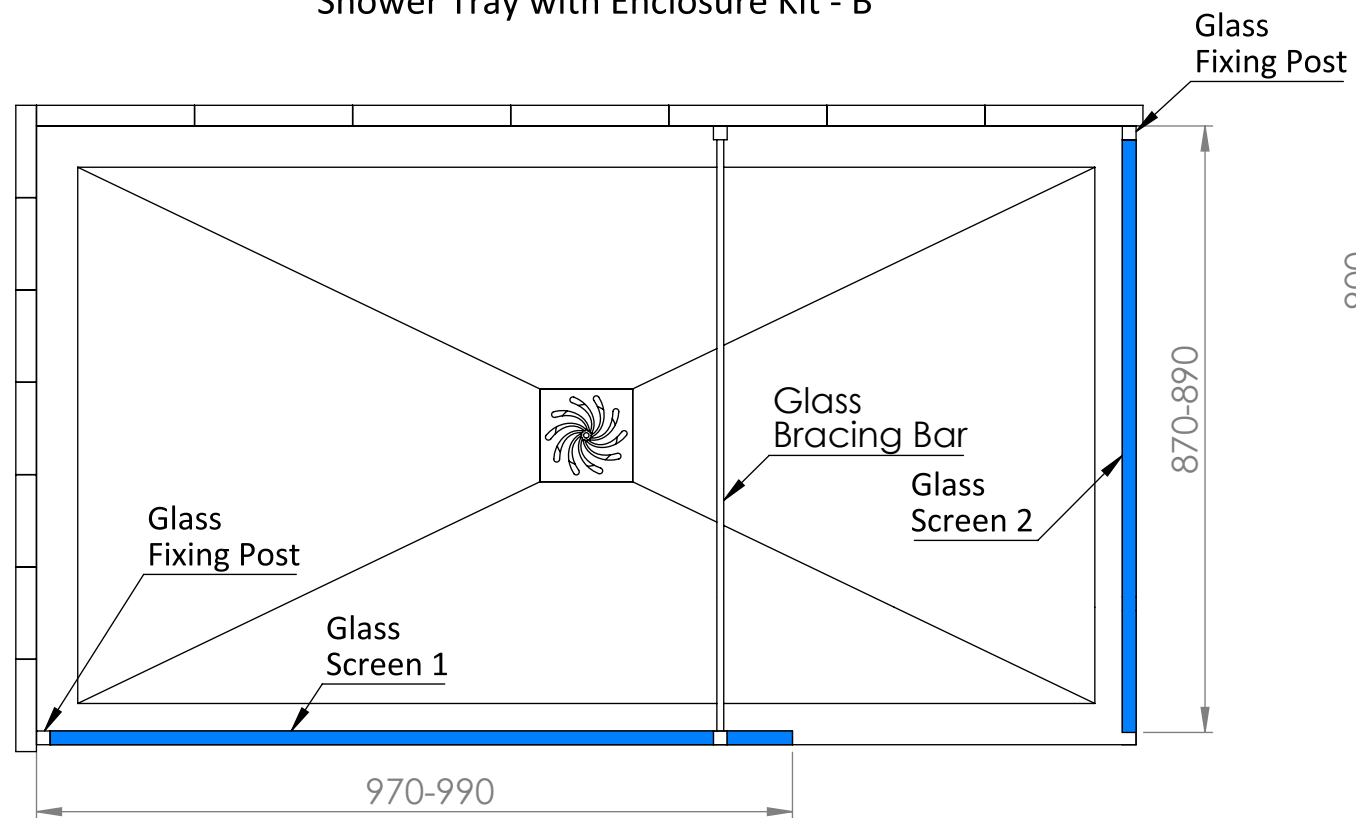

Shower Tray with Enclosure Kit - B

Top View

Screen height: 1950 mm.

Enclosure kit includes:

- 1 x Shower Tray
- 2 x Screens
- 1 x Adjustable bracing bar
- 2 x Wall-Screen fixing posts
- 1 x 90mm Fast flow waste kit

Section View A-A

LUSO
STONE

Product Name	Walk-in Kit B
Material	Stone Resin
Size, mm	1600 x 900 x 25

All dimensions provided in mm.