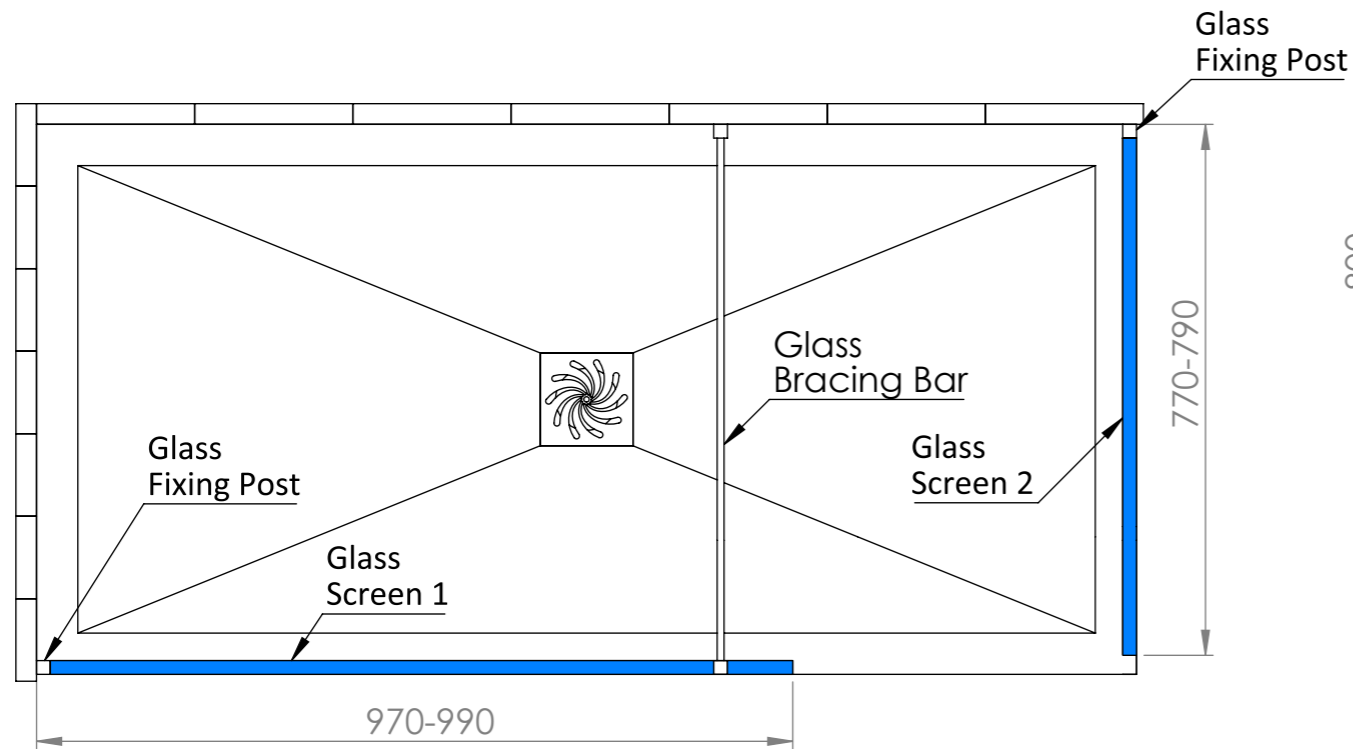

Shower Tray with Enclosure Kit - B

Top View

Screen height: 1950 mm.

Enclosure kit includes:

- 1 x Shower Tray
- 2 x Screens
- 1 x Adjustable bracing bar
- 2 x Wall-Screen fixing posts
- 1 x 90mm Fast flow waste kit

Section View A-A

LUSO
STONE

Product Name	Walk-in Kit B
Material	Stone Resin
Size, mm	1600 x 800 x 25

All dimensions provided in mm.