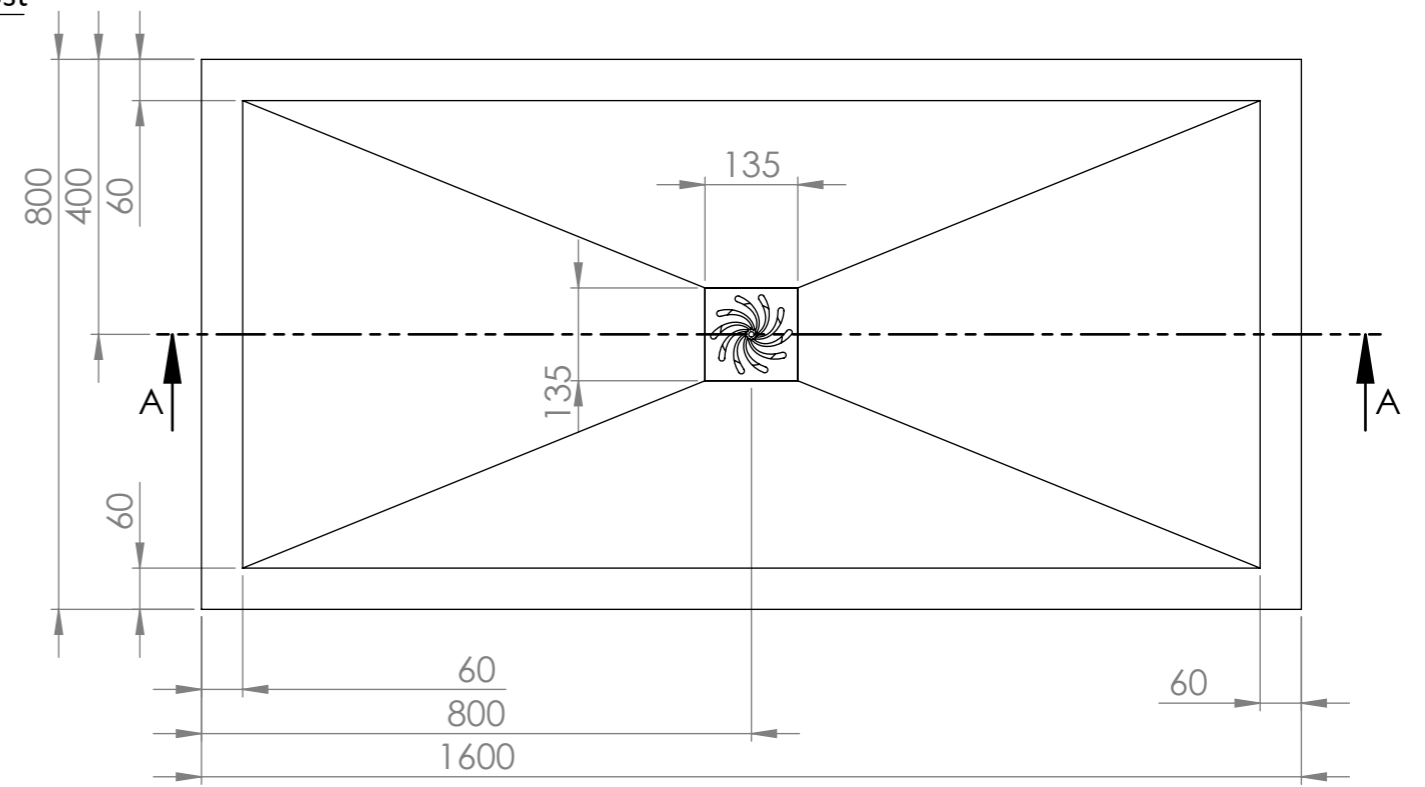

Shower Tray with Enclosure Kit - B

Top View

Screen height: 1950 mm.

Enclosure kit includes:

- 1 x Shower Tray
- 2 x Screens
- 1 x Adjustable bracing bar
- 2 x Wall-Screen fixing posts
- 1 x 90mm Fast flow waste kit

Section View A-A

LUSO
STONE

Product Name	Walk-in Kit B
Material	Stone Resin
Size, mm	1600 x 800 x 25

All dimensions provided in mm.