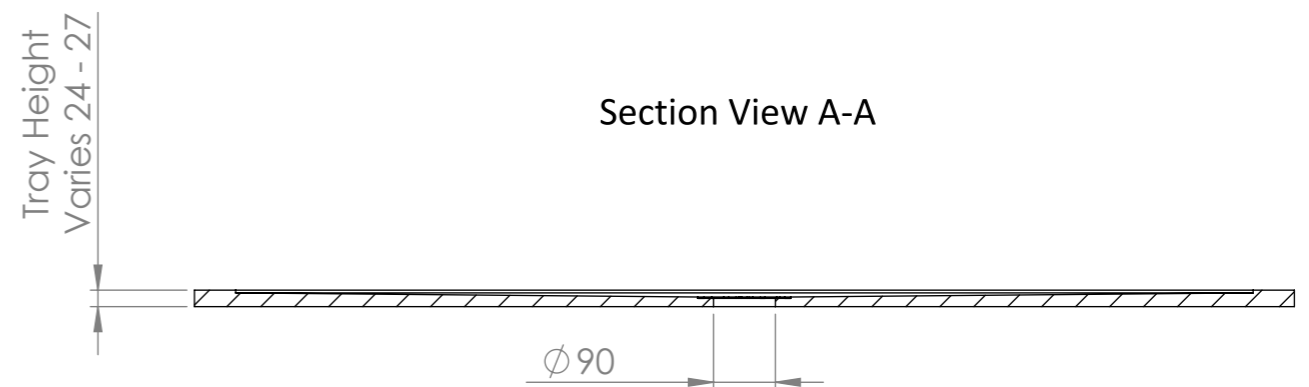

Shower Tray with Enclosure Kit - B

Top View

Screen height: 1950 mm.

Enclosure kit includes:

- 1 x Shower Tray
- 2 x Screens
- 1 x Adjustable bracing bar
- 2 x Wall-Screen fixing posts
- 1 x 90mm Fast flow waste kit

Section View A-A

LUSO
STONE

Product Name	Walk-in Kit B
Material	Stone Resin
Size, mm	1600 x 800 x 25

All dimensions provided in mm.