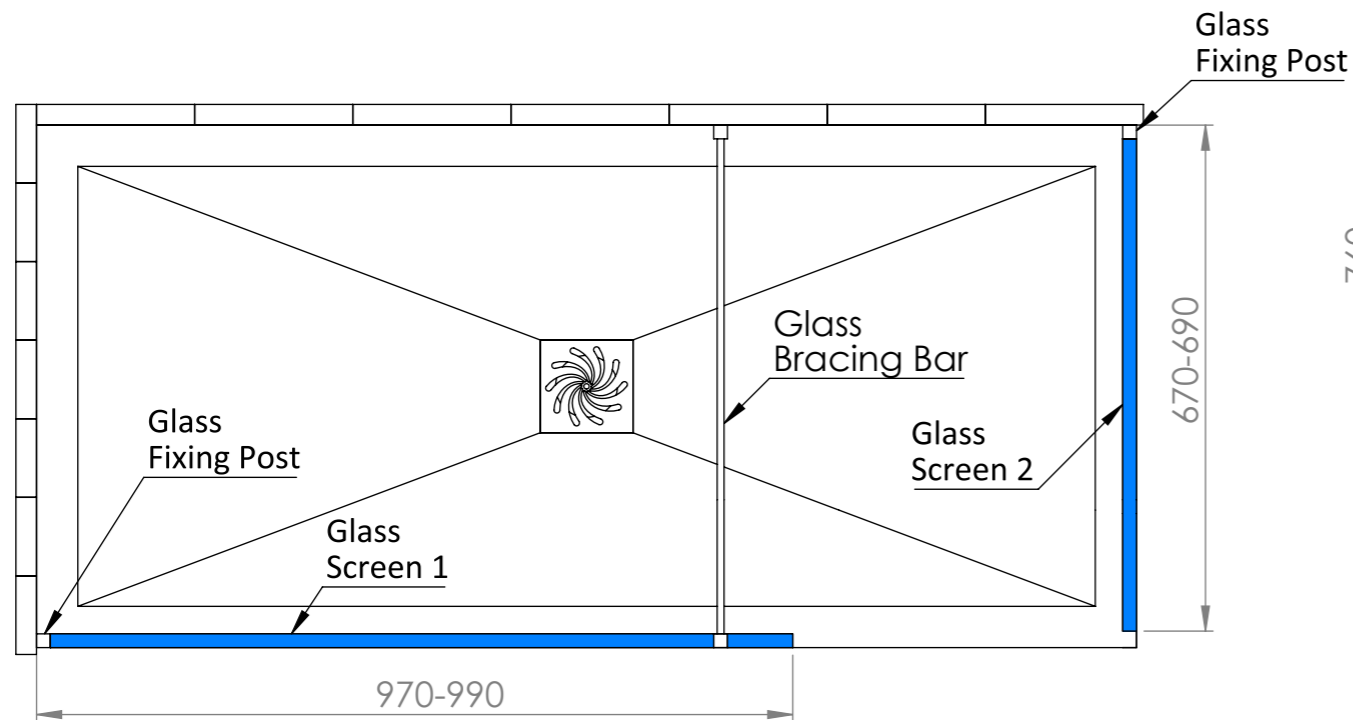

### Shower Tray with Enclosure Kit - B

### Top View

Screen height: 1950 mm.

Enclosure kit includes:

- 1 x Shower Tray
- 2 x Screens
- 1 x Adjustable bracing bar
- 2 x Wall-Screen fixing posts
- 1 x 90mm Fast flow waste kit

### Section View A-A

**LUSO**  
STONE

Product Name	Modern Shower Tray
Material	Stone Resin
Size, mm	1600 x 760 x 25

All dimensions provided in mm.