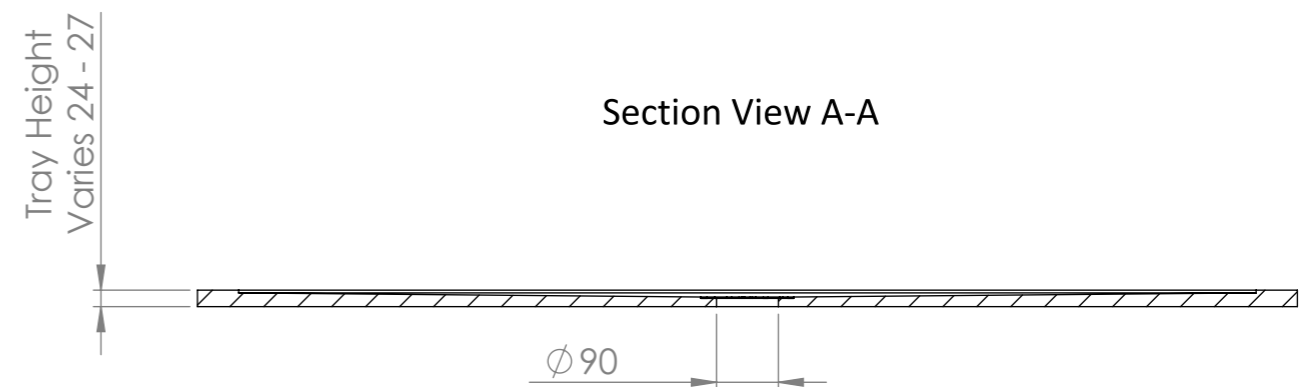

### Shower Tray with Enclosure Kit - B

### Top View

Screen height: 1950 mm.

Enclosure kit includes:

- 1 x Shower Tray
- 2 x Screens
- 1 x Adjustable bracing bar
- 2 x Wall-Screen fixing posts
- 1 x 90mm Fast flow waste kit

### Section View A-A

**LUSO**  
STONE

Product Name	Modern Shower Tray
Material	Stone Resin
Size, mm	1600 x 760 x 25

All dimensions provided in mm.