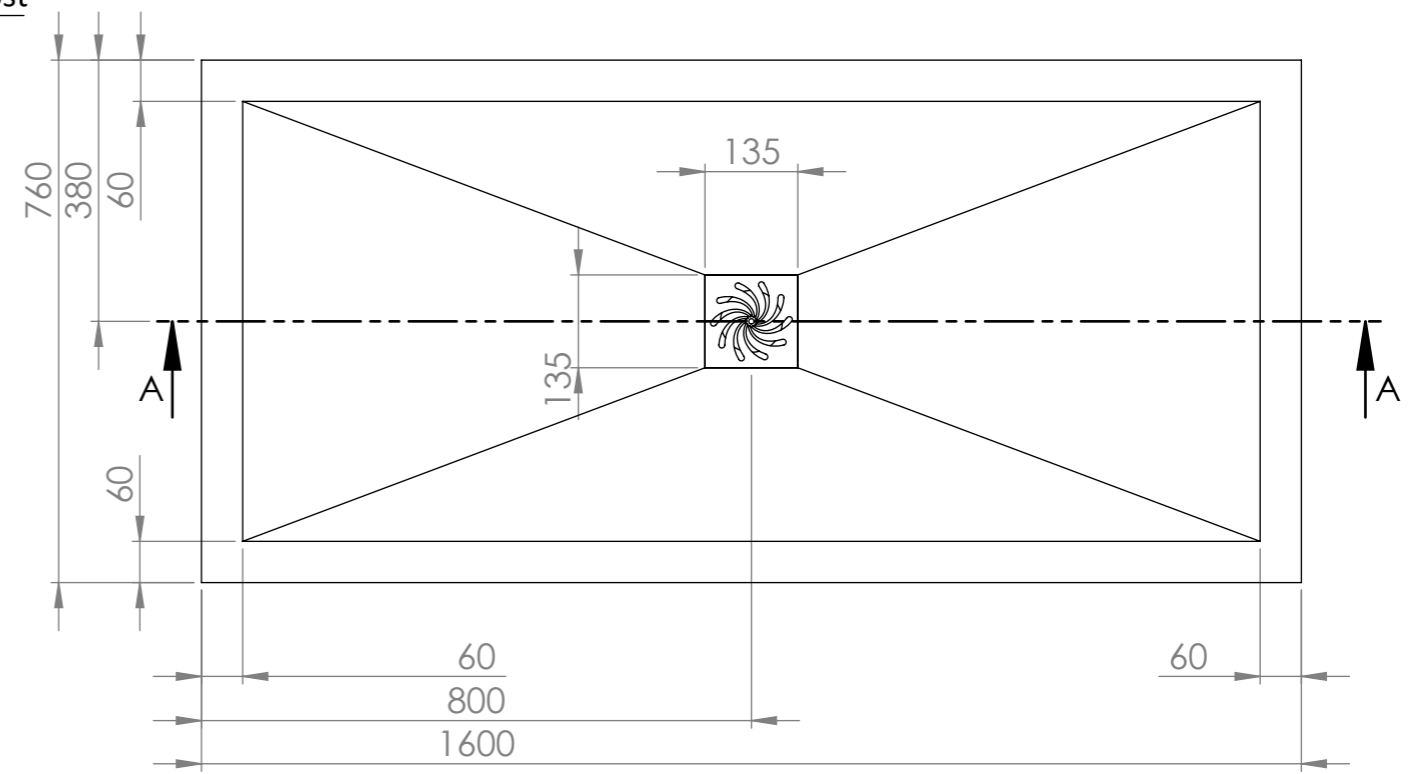

### Shower Tray with Enclosure Kit - B

### Top View

Screen height: 1950 mm.

Enclosure kit includes:

- 1 x Shower Tray
- 2 x Screens
- 1 x Adjustable bracing bar
- 2 x Wall-Screen fixing posts
- 1 x 90mm Fast flow waste kit

### Section View A-A

**LUSO**  
STONE

Product Name	Modern Shower Tray
Material	Stone Resin
Size, mm	1600 x 760 x 25

All dimensions provided in mm.