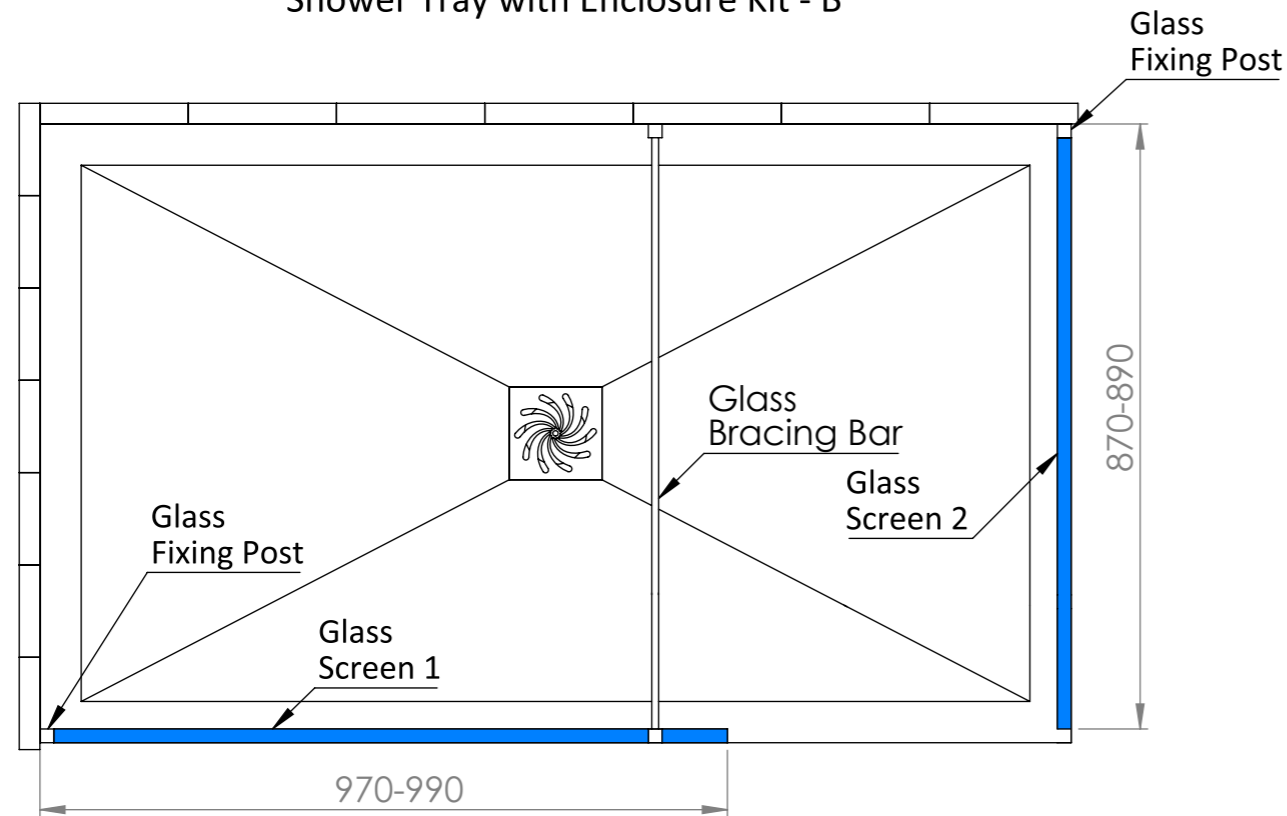

Shower Tray with Enclosure Kit - B

Screen height: 1950 mm.

Enclosure kit includes:

- 1 x Shower Tray
- 2 x Screens
- 1 x Adjustable bracing bar
- 2 x Wall-Screen fixing posts
- 1 x 90mm Fast flow waste kit

Top View

Section View A-A

LUSO
STONE

Product Name	Walk-in Kit B
Material	Stone Resin
Size, mm	1500 x 900 x 25

All dimensions provided in mm.