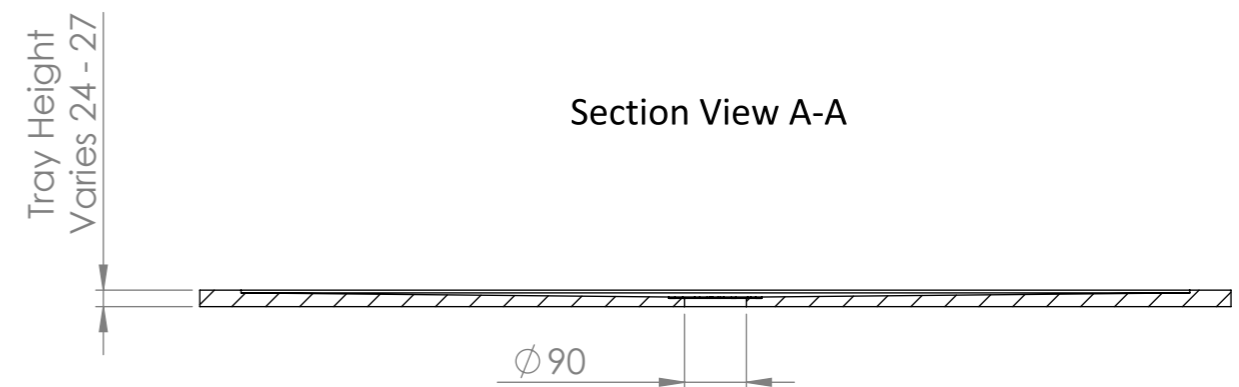

Shower Tray with Enclosure Kit - B

Screen height: 1950 mm.

Enclosure kit includes:

- 1 x Shower Tray
- 2 x Screens
- 1 x Adjustable bracing bar
- 2 x Wall-Screen fixing posts
- 1 x 90mm Fast flow waste kit

Top View

Section View A-A

LUSO
STONE

Product Name	Walk-in Kit B
Material	Stone Resin
Size, mm	1500 x 900 x 25

All dimensions provided in mm.