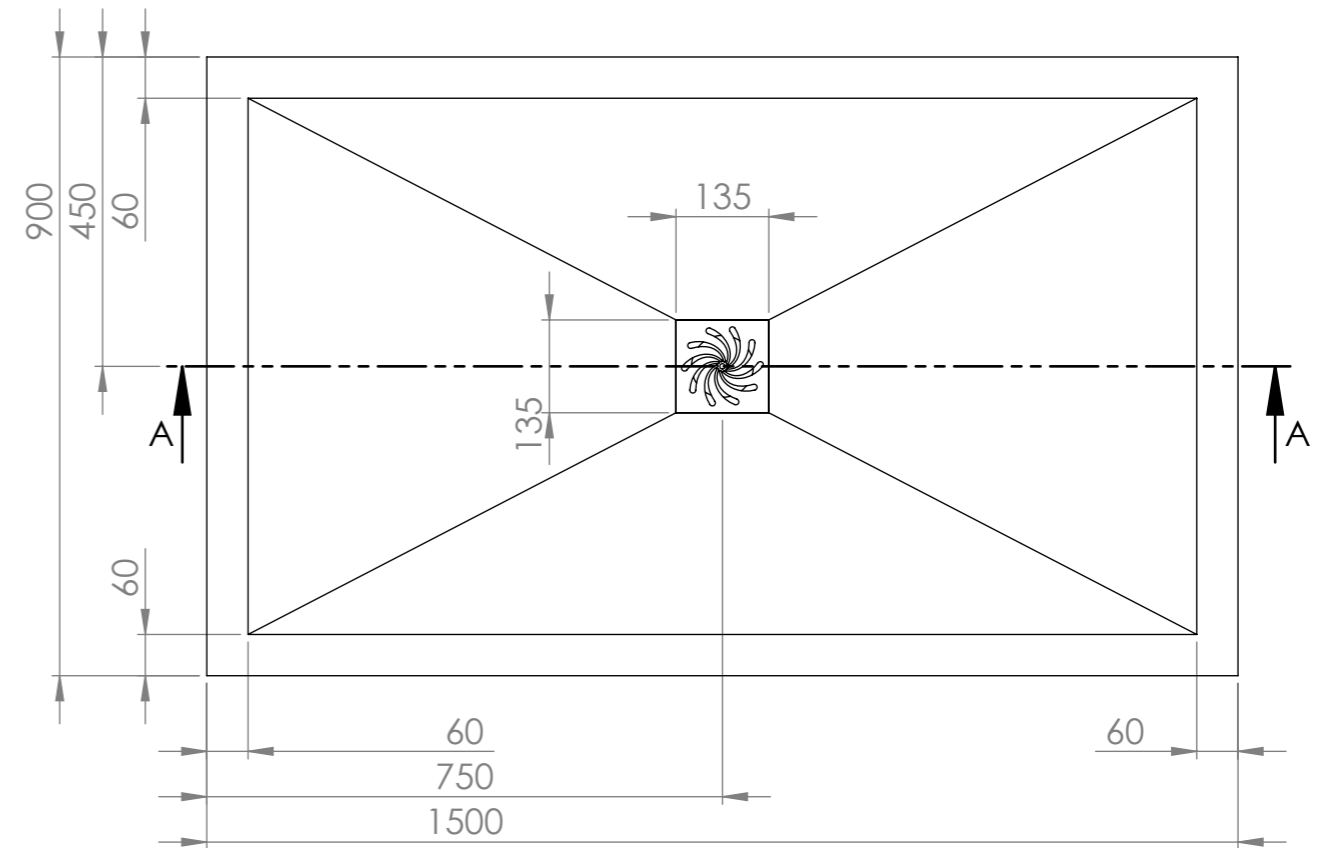

Shower Tray with Enclosure Kit - B

Screen height: 1950 mm.

Enclosure kit includes:

- 1 x Shower Tray
- 2 x Screens
- 1 x Adjustable bracing bar
- 2 x Wall-Screen fixing posts
- 1 x 90mm Fast flow waste kit

Top View

Section View A-A

LUSO
STONE

Product Name	Walk-in Kit B
Material	Stone Resin
Size, mm	1500 x 900 x 25

All dimensions provided in mm.