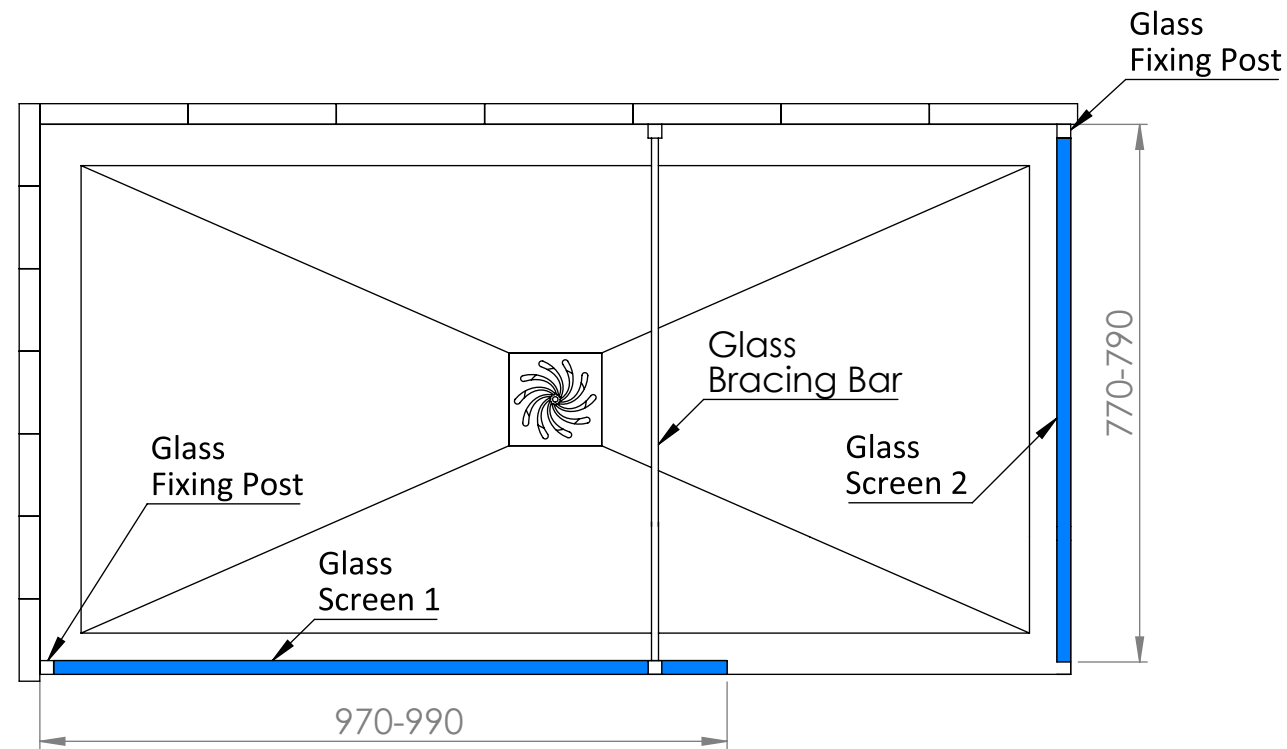

Shower Tray with Enclosure Kit - B

Screen height: 1950 mm.

Enclosure kit includes:

- 1 x Shower Tray
- 2 x Screens
- 1 x Adjustable bracing bar
- 2 x Wall-Screen fixing posts
- 1 x 90mm Fast flow waste kit

Top View

Tray Height
Varies 24 - 27

Section View A-A

LUSO
STONE

Product Name	Walk-in Kit B
Material	Stone Resin
Size, mm	1500 x 800 x 25

All dimensions provided in mm.