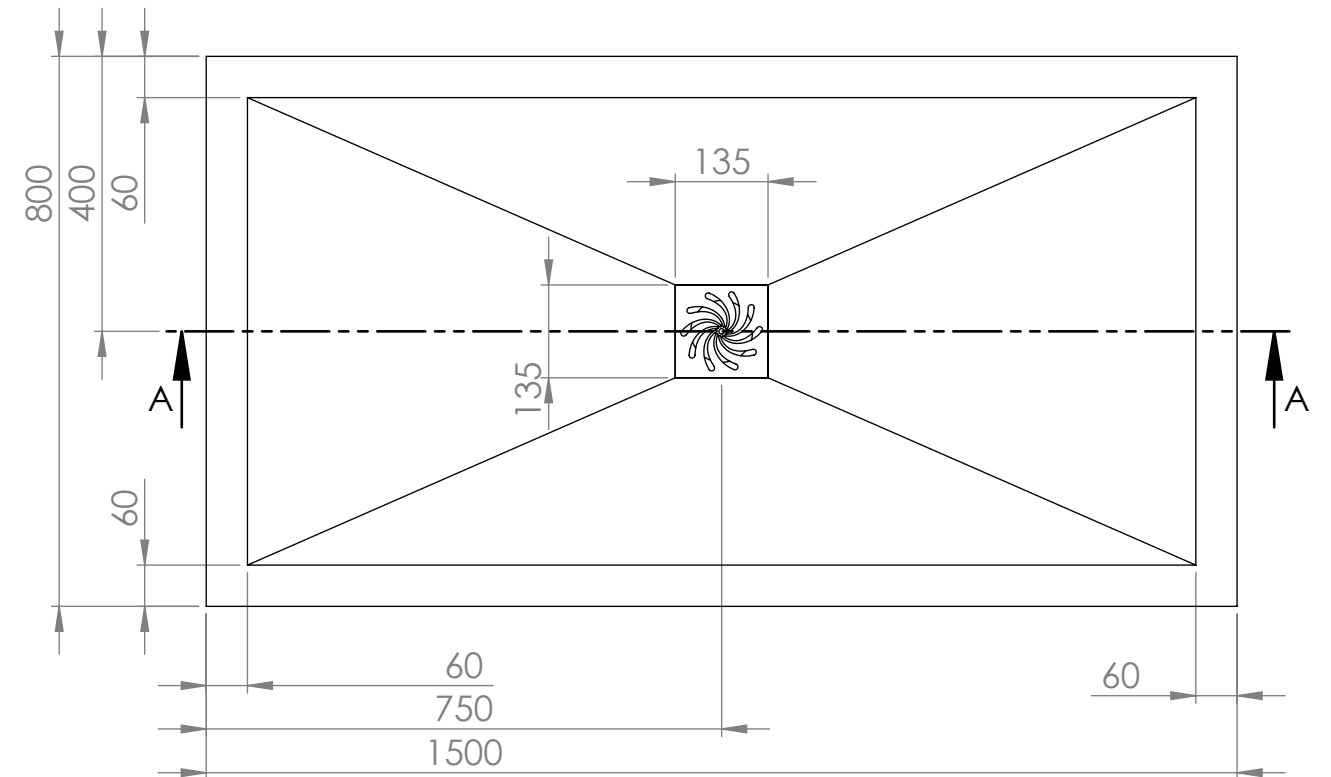

Shower Tray with Enclosure Kit - B

Screen height: 1950 mm.

Enclosure kit includes:

- 1 x Shower Tray
- 2 x Screens
- 1 x Adjustable bracing bar
- 2 x Wall-Screen fixing posts
- 1 x 90mm Fast flow waste kit

Top View

Tray Height
Varies 24 - 27

Section View A-A

LUSO
STONE

Product Name	Walk-in Kit B
Material	Stone Resin
Size, mm	1500 x 800 x 25

All dimensions provided in mm.