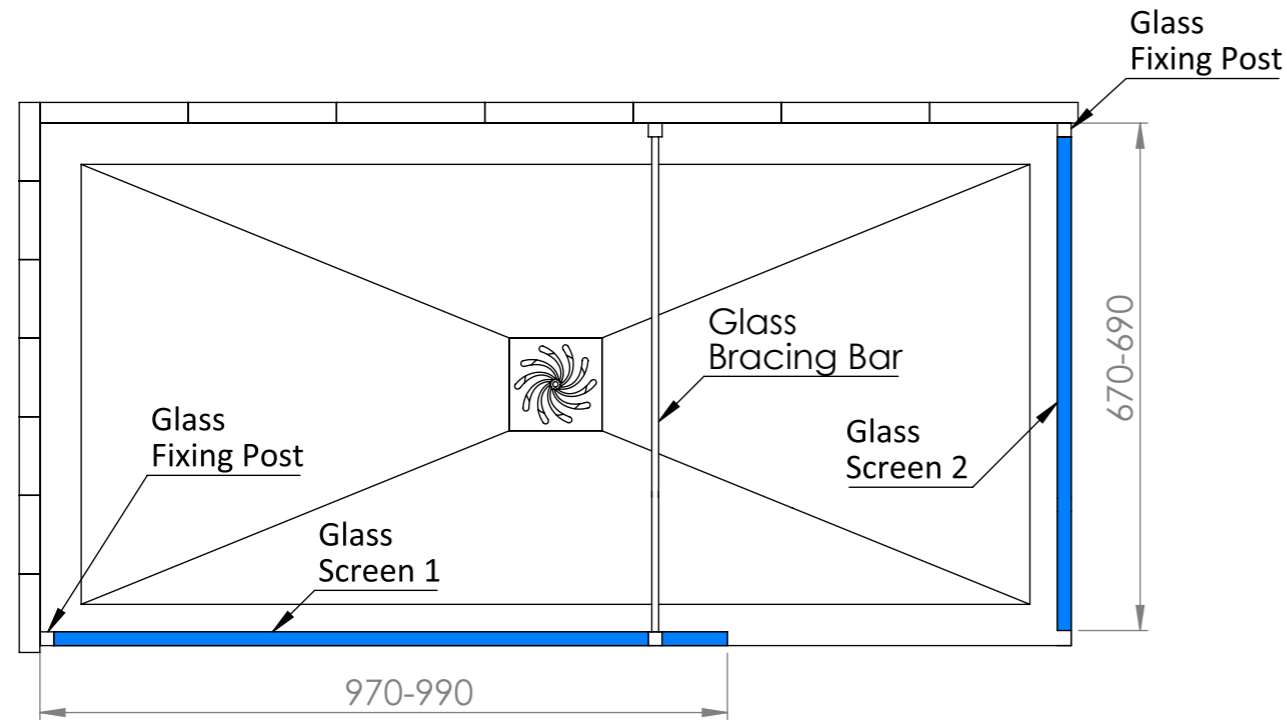

### Shower Tray with Enclosure Kit - B

Screen height: 1950 mm.

Enclosure kit includes:

- 1 x Shower Tray
- 2 x Screens
- 1 x Adjustable bracing bar
- 2 x Wall-Screen fixing posts
- 1 x 90mm Fast flow waste kit

### Top View

### Section View A-A

**LUSO**  
STONE

Product Name	Walk-in Kit B
Material	Stone Resin
Size, mm	1500 x 760 x 25

*All dimensions provided in mm.*