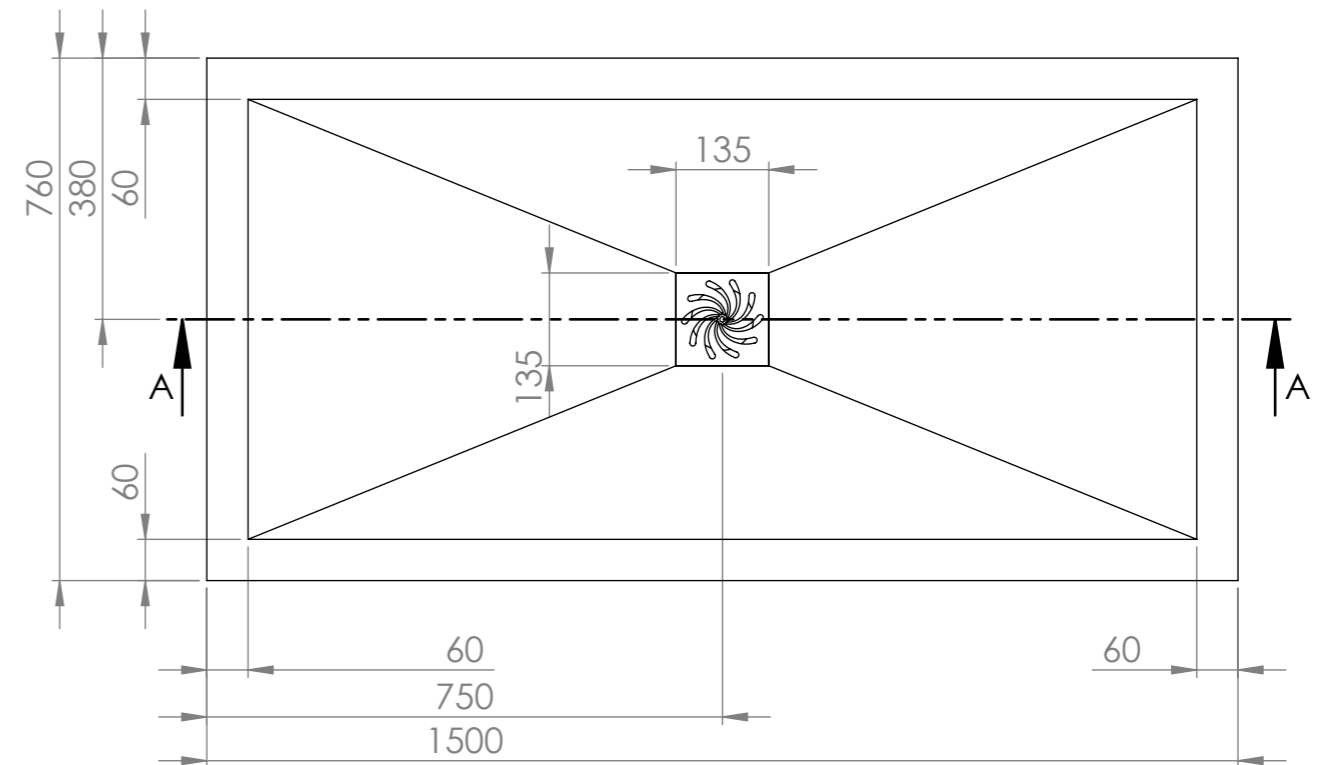

### Shower Tray with Enclosure Kit - B

Screen height: 1950 mm.

Enclosure kit includes:

- 1 x Shower Tray
- 2 x Screens
- 1 x Adjustable bracing bar
- 2 x Wall-Screen fixing posts
- 1 x 90mm Fast flow waste kit

### Top View

### Section View A-A

**LUSO**  
STONE

Product Name	Walk-in Kit B
Material	Stone Resin
Size, mm	1500 x 760 x 25

*All dimensions provided in mm.*