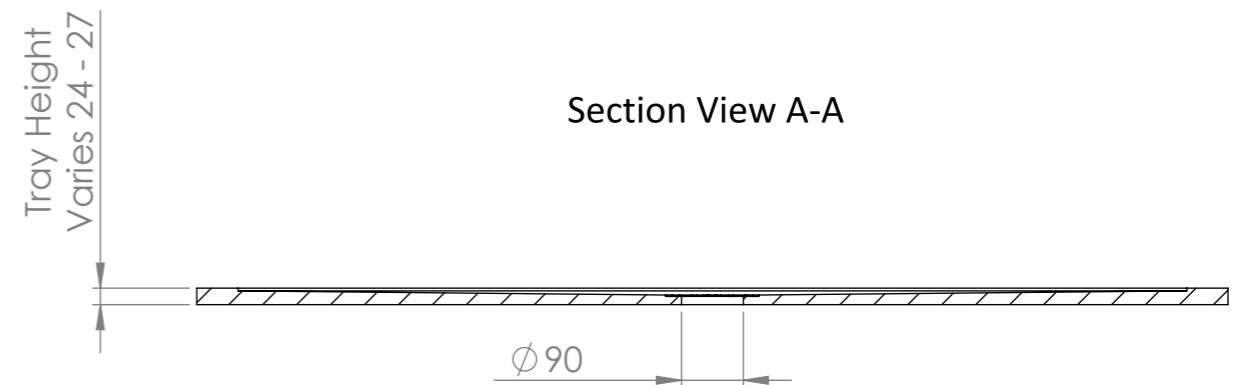

### Shower Tray with Enclosure Kit - B

Screen height: 1950 mm.

Enclosure kit includes:

- 1 x Shower Tray
- 2 x Screens
- 1 x Adjustable bracing bar
- 2 x Wall-Screen fixing posts
- 1 x 90mm Fast flow waste kit

### Top View

### Section View A-A

**LUSO**  
STONE

Product Name	Walk-in Kit B
Material	Stone Resin
Size, mm	1500 x 760 x 25

*All dimensions provided in mm.*