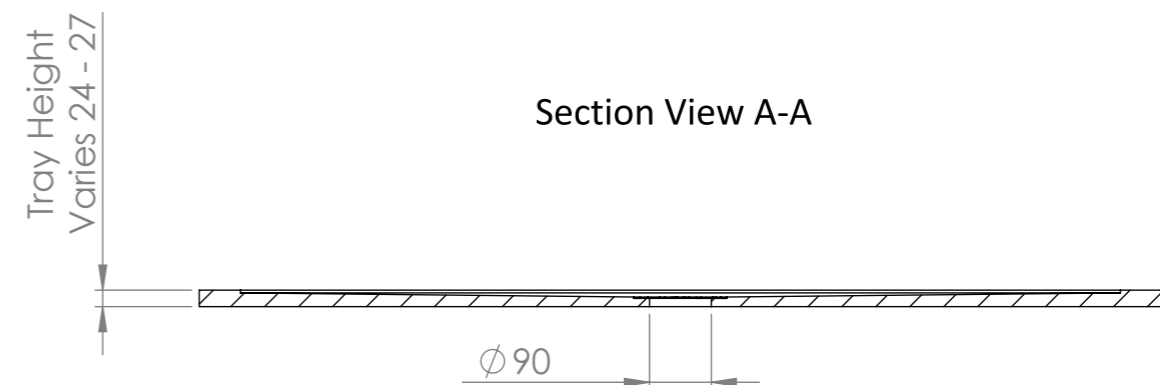

Shower Tray with Enclosure Kit - B

Screen height: 1950 mm.

Enclosure kit includes:

- 1 x Shower Tray
- 2 x Screens
- 1 x Adjustable bracing bar
- 2 x Wall-Screen fixing posts
- 1 x 90mm Fast flow waste kit

Top View

Section View A-A

LUSO
STONE

Product Name	Walk-in Kit B
Material	Stone Resin
Size, mm	1400 x 900 x 25

All dimensions provided in mm.