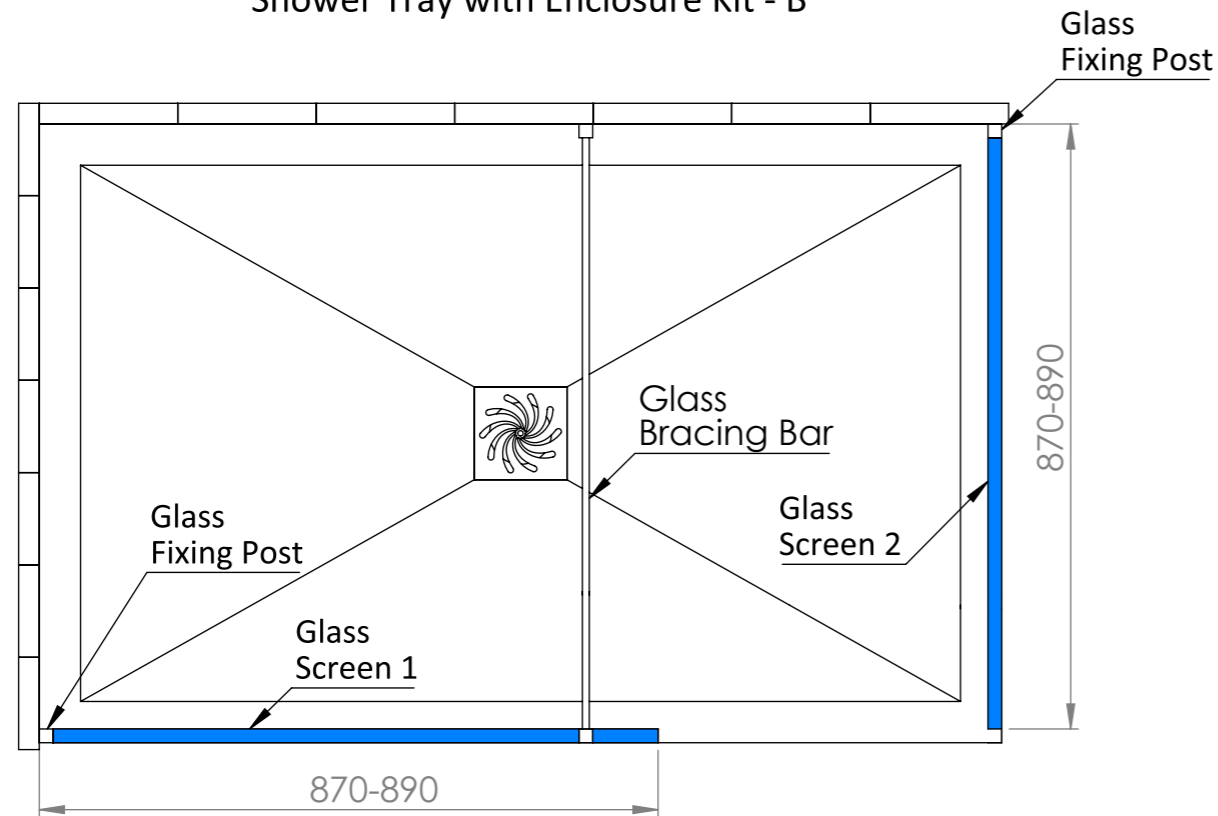

Shower Tray with Enclosure Kit - B

Screen height: 1950 mm.

Enclosure kit includes:

- 1 x Shower Tray
- 2 x Screens
- 1 x Adjustable bracing bar
- 2 x Wall-Screen fixing posts
- 1 x 90mm Fast flow waste kit

Top View

Section View A-A

LUSO
STONE

Product Name	Walk-in Kit B
Material	Stone Resin
Size, mm	1400 x 900 x 25

All dimensions provided in mm.