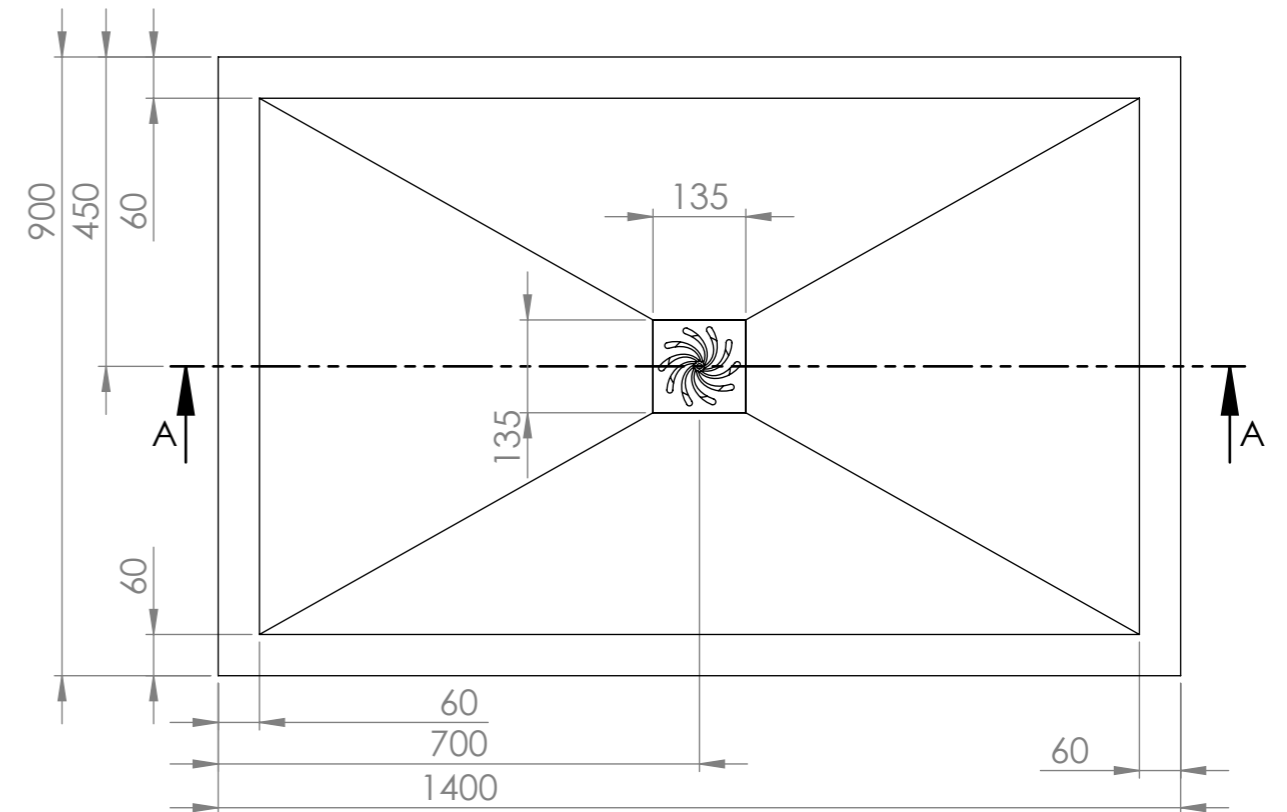

Shower Tray with Enclosure Kit - B

Screen height: 1950 mm.

Enclosure kit includes:

- 1 x Shower Tray
- 2 x Screens
- 1 x Adjustable bracing bar
- 2 x Wall-Screen fixing posts
- 1 x 90mm Fast flow waste kit

Top View

Section View A-A

LUSO
STONE

Product Name	Walk-in Kit B
Material	Stone Resin
Size, mm	1400 x 900 x 25

All dimensions provided in mm.