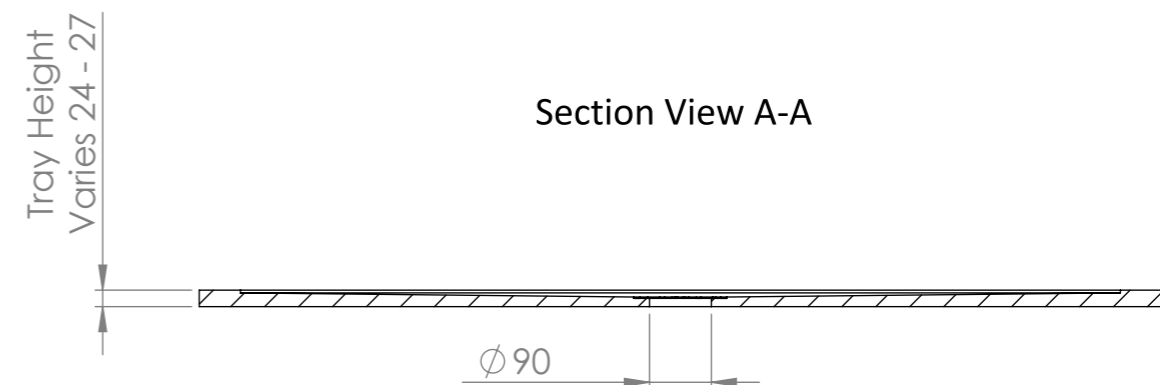

Shower Tray with Enclosure Kit - B

Screen height: 1950 mm.

Enclosure kit includes:

- 1 x Shower Tray
- 2 x Screens
- 1 x Adjustable bracing bar
- 2 x Wall-Screen fixing posts
- 1 x 90mm Fast flow waste kit

Top View

Section View A-A

LUSO
S T O N E

Product Name	Walk-in Kit B
Material	Stone Resin
Size, mm	1400 x 800 x 25

All dimensions provided in mm.