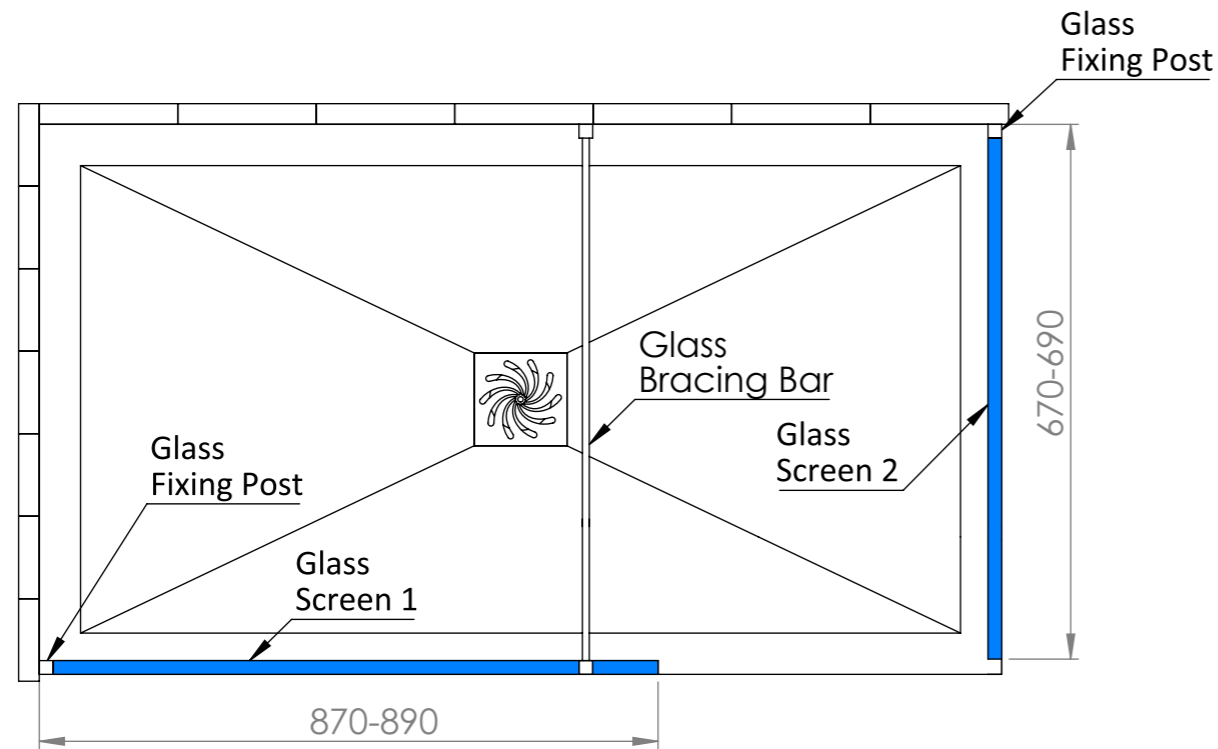

Shower Tray with Enclosure Kit - B

Screen height: 1950 mm.

Enclosure kit includes:

- 1 x Shower Tray
- 2 x Screens
- 1 x Adjustable bracing bar
- 2 x Wall-Screen fixing posts
- 1 x 90mm Fast flow waste kit

Top View

Section View A-A

LUSO
S T O N E

Product Name	Walk-in Kit B
Material	Stone Resin
Size, mm	1400 x 800 x 25

All dimensions provided in mm.