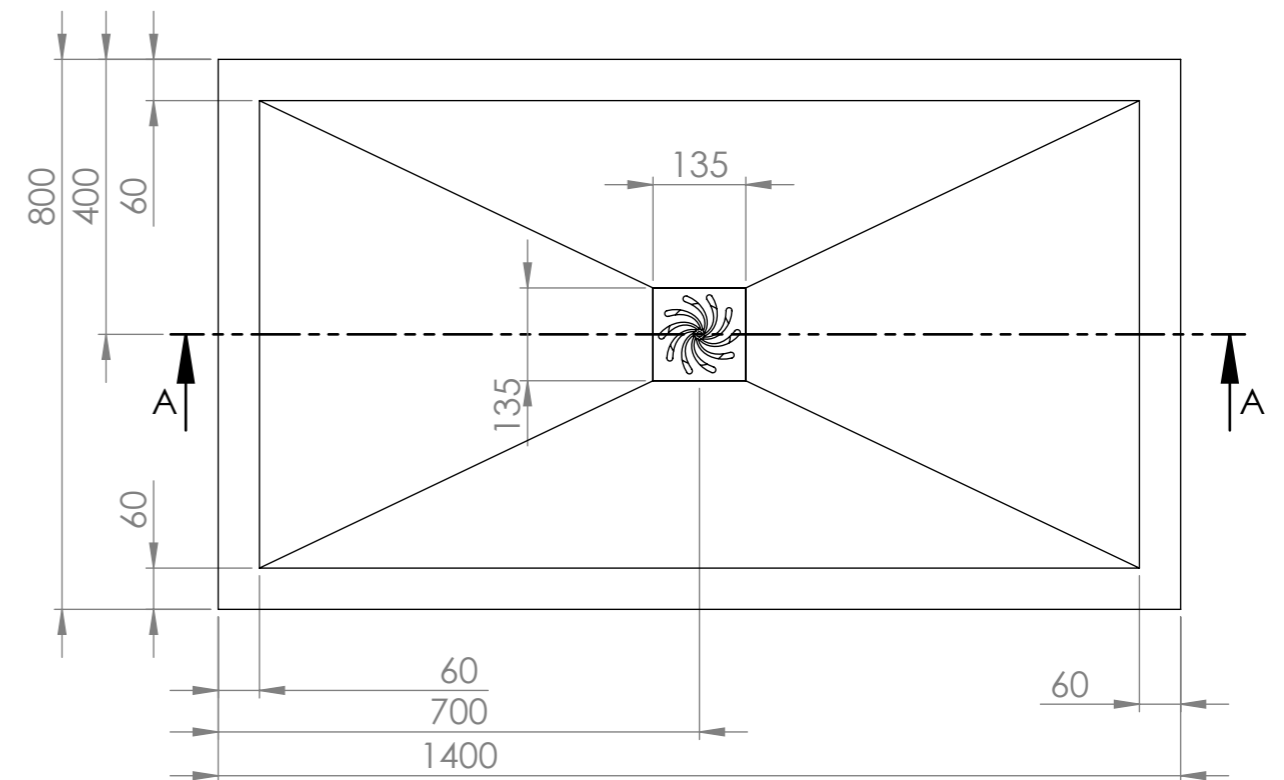

Shower Tray with Enclosure Kit - B

Screen height: 1950 mm.

Enclosure kit includes:

- 1 x Shower Tray
- 2 x Screens
- 1 x Adjustable bracing bar
- 2 x Wall-Screen fixing posts
- 1 x 90mm Fast flow waste kit

Top View

Section View A-A

LUSO
S T O N E

Product Name	Walk-in Kit B
Material	Stone Resin
Size, mm	1400 x 800 x 25

All dimensions provided in mm.