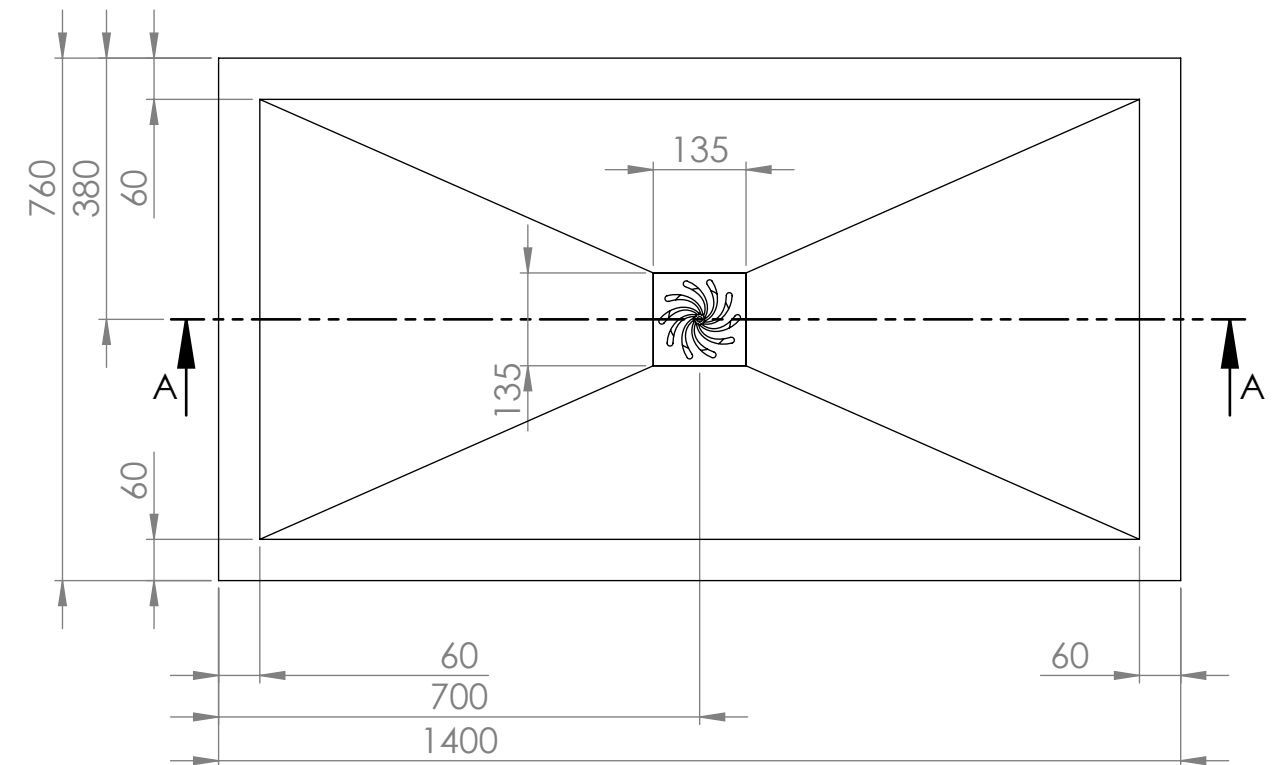

### Shower Tray with Enclosure Kit - B

Screen height: 1950 mm.

Enclosure kit includes:

- 1 x Shower Tray
- 2 x Screens
- 1 x Adjustable bracing bar
- 2 x Wall-Screen fixing posts
- 1 x 90mm Fast flow waste kit

### Top View

Tray Height  
Varies 24 - 27

### Section View A-A

**LUSO**  
STONE

Product Name	Walk-in Kit B
Material	Stone Resin
Size, mm	1400 x 760 x 25

All dimensions provided in mm.