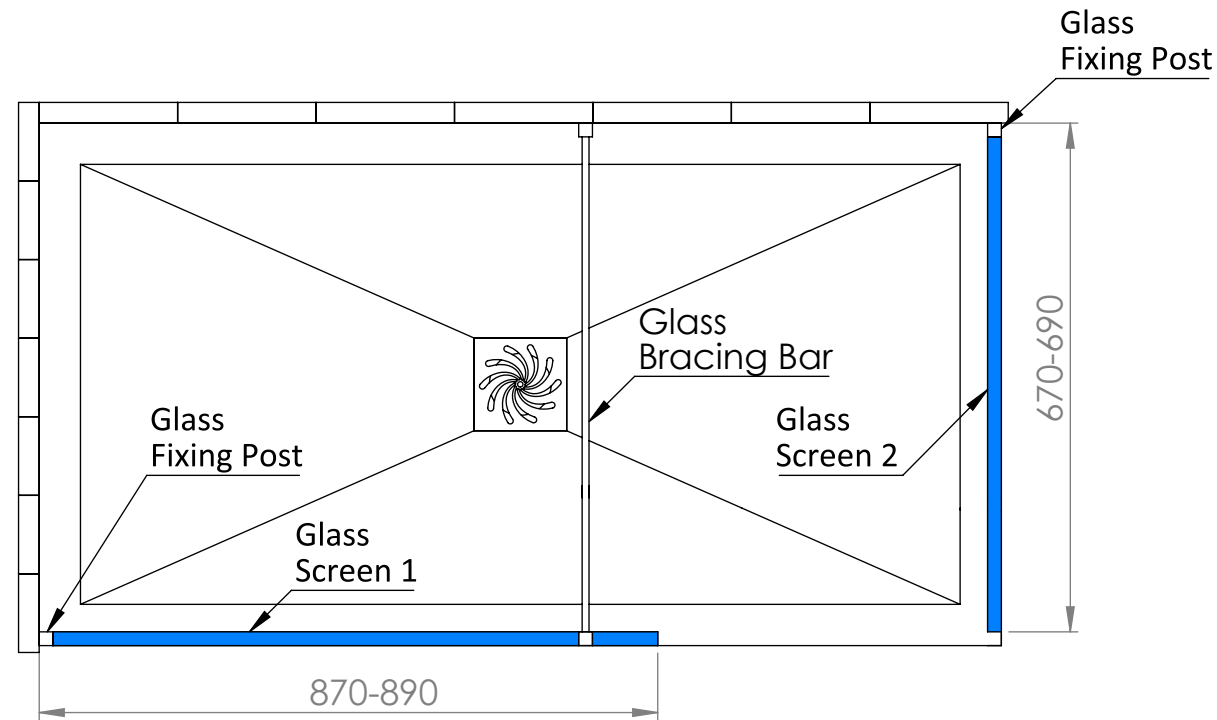

### Shower Tray with Enclosure Kit - B

Screen height: 1950 mm.

Enclosure kit includes:

- 1 x Shower Tray
- 2 x Screens
- 1 x Adjustable bracing bar
- 2 x Wall-Screen fixing posts
- 1 x 90mm Fast flow waste kit

### Top View

Tray Height  
Varies 24 - 27

### Section View A-A

**LUSO**  
STONE

Product Name	Walk-in Kit B
Material	Stone Resin
Size, mm	1400 x 760 x 25

All dimensions provided in mm.