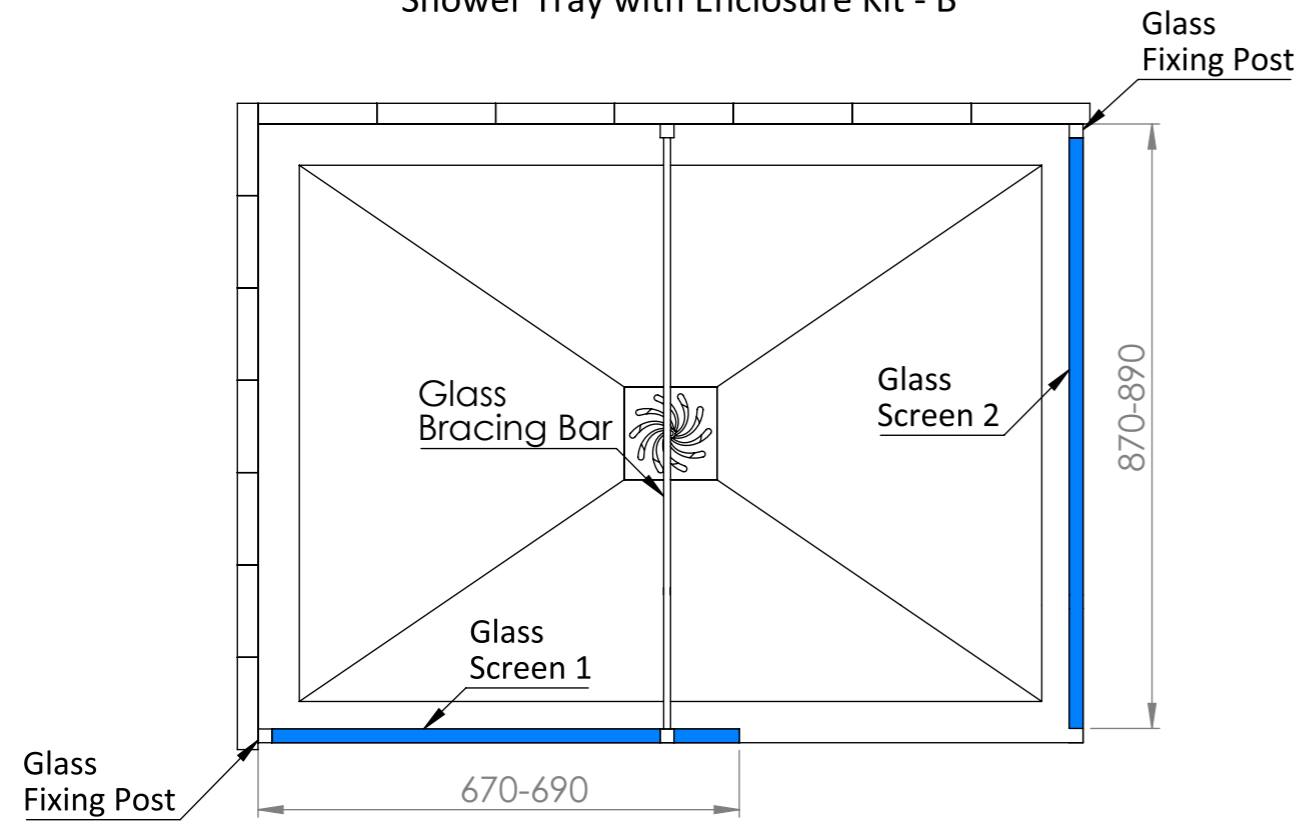

Shower Tray with Enclosure Kit - B

Screen height: 1950 mm.

Enclosure kit includes:

- 1 x Shower Tray
- 2 x Screens
- 1 x Adjustable bracing bar
- 2 x Wall-Screen fixing posts
- 1 x 90mm Fast flow waste kit

Top View

Section View A-A

LUSO
STONE

Product Name	Walk-in Kit B
Material	Stone Resin
Size, mm	1200 x 900 x 25

All dimensions provided in mm.