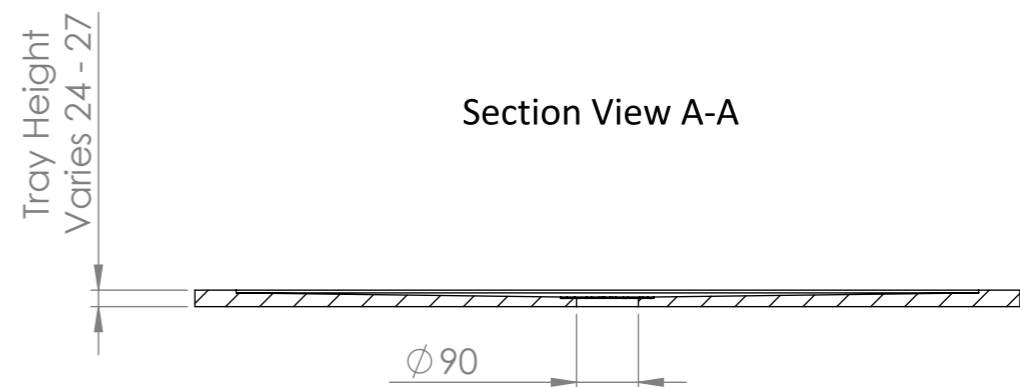

Shower Tray with Enclosure Kit - B

Screen height: 1950 mm.

Enclosure kit includes:

- 1 x Shower Tray
- 2 x Screens
- 1 x Adjustable bracing bar
- 2 x Wall-Screen fixing posts
- 1 x 90mm Fast flow waste kit

Top View

Section View A-A

LUSO
STONE

Product Name	Walk-in Kit B
Material	Stone Resin
Size, mm	1200 x 900 x 25

All dimensions provided in mm.