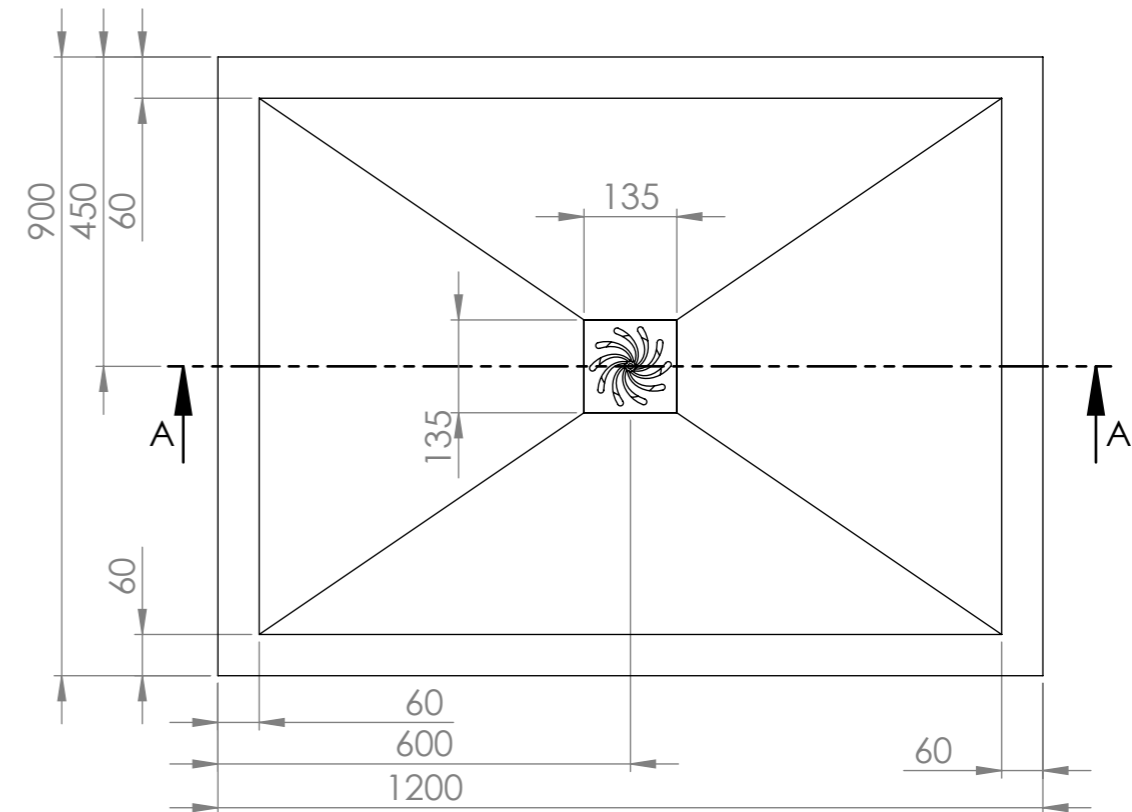

Shower Tray with Enclosure Kit - B

Screen height: 1950 mm.

Enclosure kit includes:

- 1 x Shower Tray
- 2 x Screens
- 1 x Adjustable bracing bar
- 2 x Wall-Screen fixing posts
- 1 x 90mm Fast flow waste kit

Top View

Section View A-A

LUSO
STONE

Product Name	Walk-in Kit B
Material	Stone Resin
Size, mm	1200 x 900 x 25

All dimensions provided in mm.