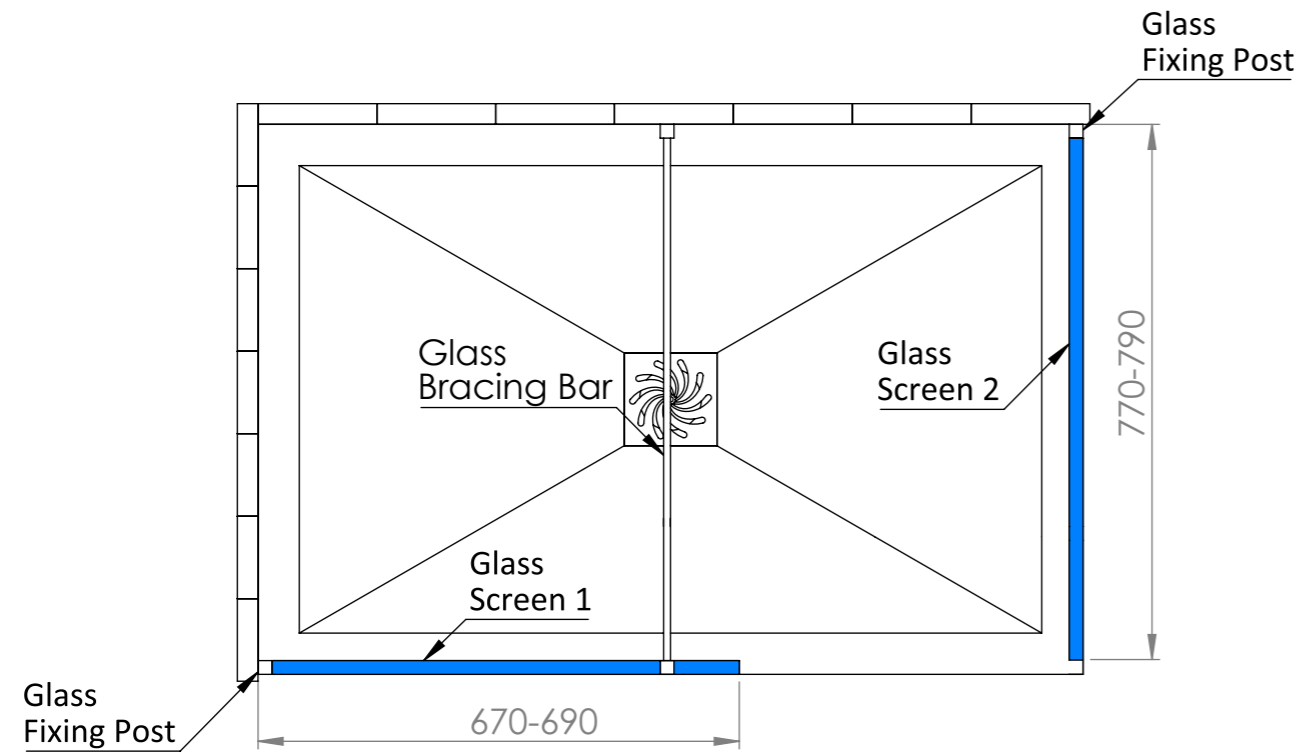

Shower Tray with Enclosure Kit - B

Screen height: 1950 mm.

Enclosure kit includes:

- 1 x Shower Tray
- 2 x Screens
- 1 x Adjustable bracing bar
- 2 x Wall-Screen fixing posts
- 1 x 90mm Fast flow waste kit

Top View

Section View A-A

LUSO
STONE

Product Name	Walk-in Kit B
Material	Stone Resin
Size, mm	1200 x 800 x 25

All dimensions provided in mm.