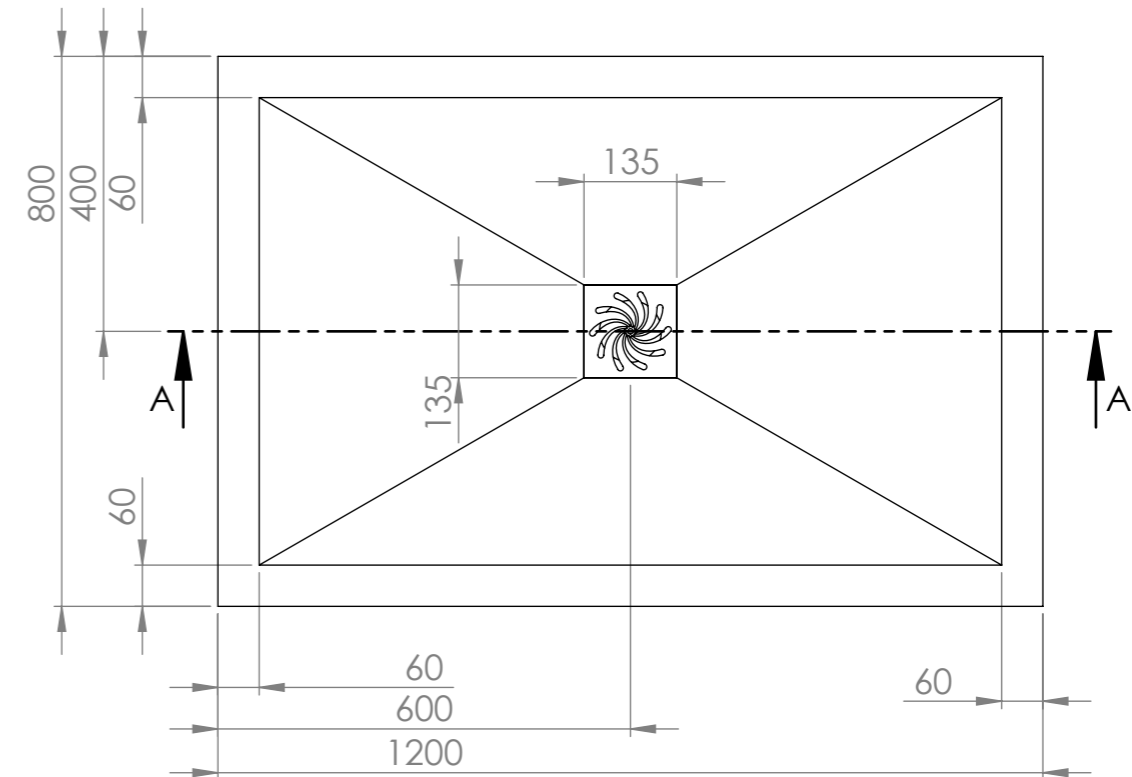

Shower Tray with Enclosure Kit - B

Screen height: 1950 mm.

Enclosure kit includes:

- 1 x Shower Tray
- 2 x Screens
- 1 x Adjustable bracing bar
- 2 x Wall-Screen fixing posts
- 1 x 90mm Fast flow waste kit

Top View

Section View A-A

LUSO
STONE

Product Name	Walk-in Kit B
Material	Stone Resin
Size, mm	1200 x 800 x 25

All dimensions provided in mm.