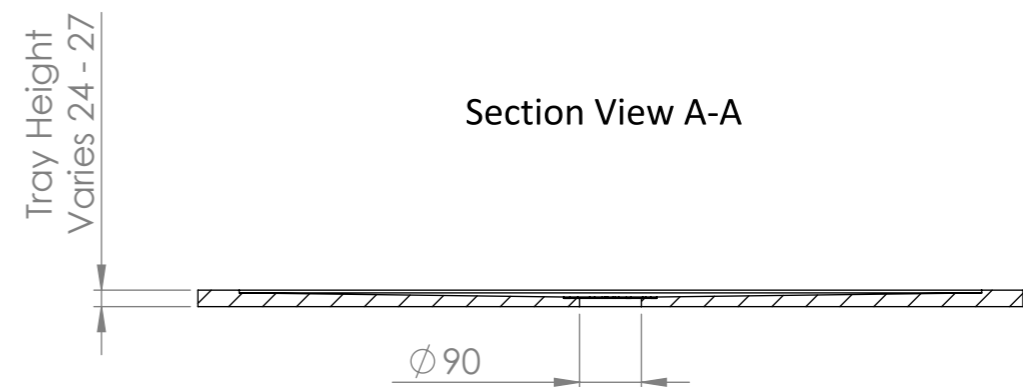

Shower Tray with Enclosure Kit - B

Screen height: 1950 mm.

Enclosure kit includes:

- 1 x Shower Tray
- 2 x Screens
- 1 x Adjustable bracing bar
- 2 x Wall-Screen fixing posts
- 1 x 90mm Fast flow waste kit

Top View

Section View A-A

LUSO
STONE

Product Name	Walk-in Kit B
Material	Stone Resin
Size, mm	1200 x 800 x 25

All dimensions provided in mm.