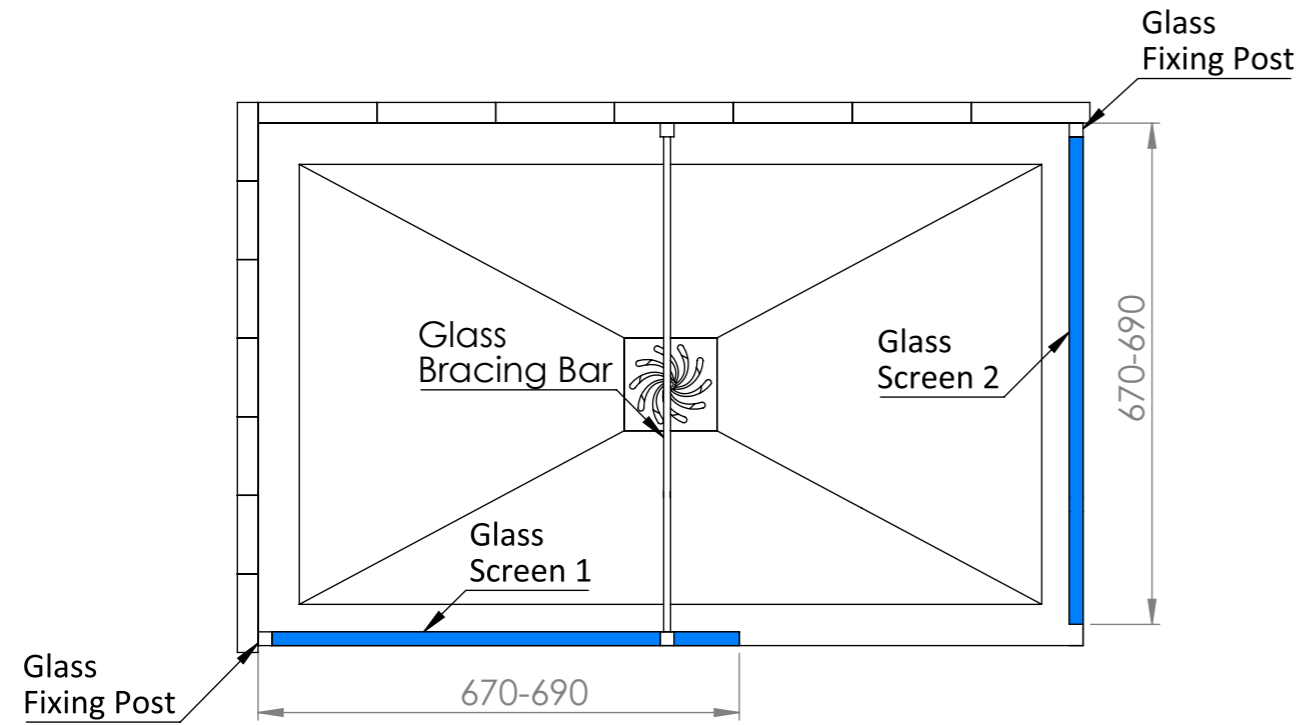

### Shower Tray with Enclosure Kit - B

Screen height: 1950 mm.

Enclosure kit includes:

- 1 x Shower Tray
- 2 x Screens
- 1 x Adjustable bracing bar
- 2 x Wall-Screen fixing posts
- 1 x 90mm Fast flow waste kit

### Top View

Tray Height  
Varies 24 - 27

### Section View A-A

**LUSO**  
STONE

Product Name	Walk-in Kit B
Material	Stone Resin
Size, mm	1200 x 760 x 25

All dimensions provided in mm.