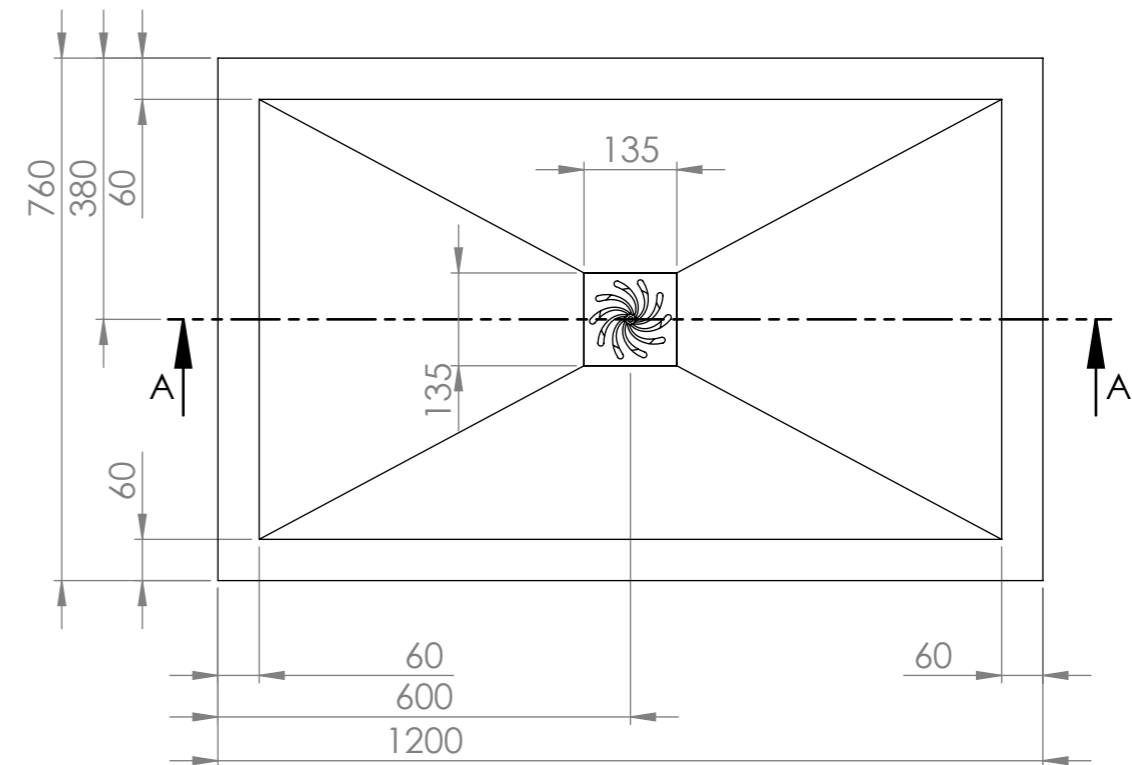

### Shower Tray with Enclosure Kit - B

Screen height: 1950 mm.

Enclosure kit includes:

- 1 x Shower Tray
- 2 x Screens
- 1 x Adjustable bracing bar
- 2 x Wall-Screen fixing posts
- 1 x 90mm Fast flow waste kit

### Top View

Tray Height  
Varies 24 - 27

### Section View A-A

**LUSO**  
STONE

Product Name	Walk-in Kit B
Material	Stone Resin
Size, mm	1200 x 760 x 25

All dimensions provided in mm.