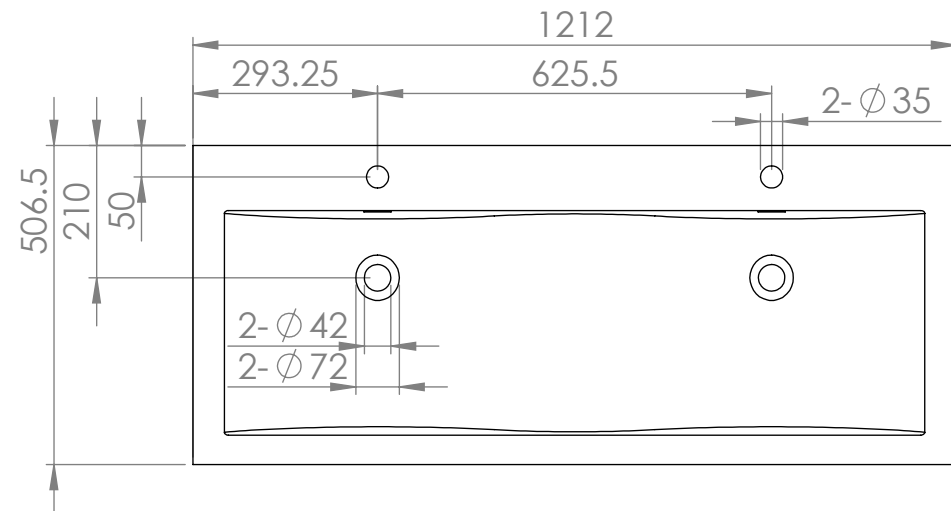

Top View

Front View - Section View

Side View - Section View

LUSO
STONE

Product Name	Encore
Weight, kg	-
Material	Stone Resin
Size, mm	1212 x 459 x 507

All dimensions provided in mm.