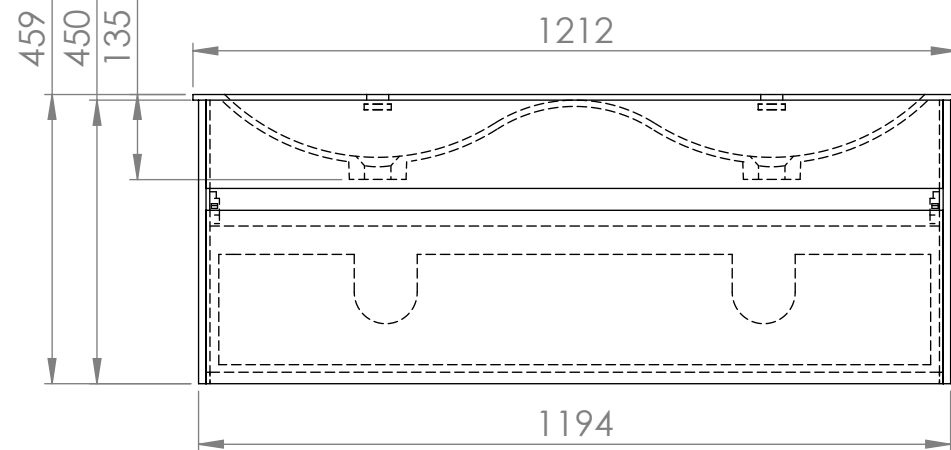

Top View

Front View - Section View

Side View - Section View

LUSO
STONE

Product Name	Encore
Weight, kg	-
Material	Stone Resin
Size, mm	1212 x 459 x 507

All dimensions provided in mm.