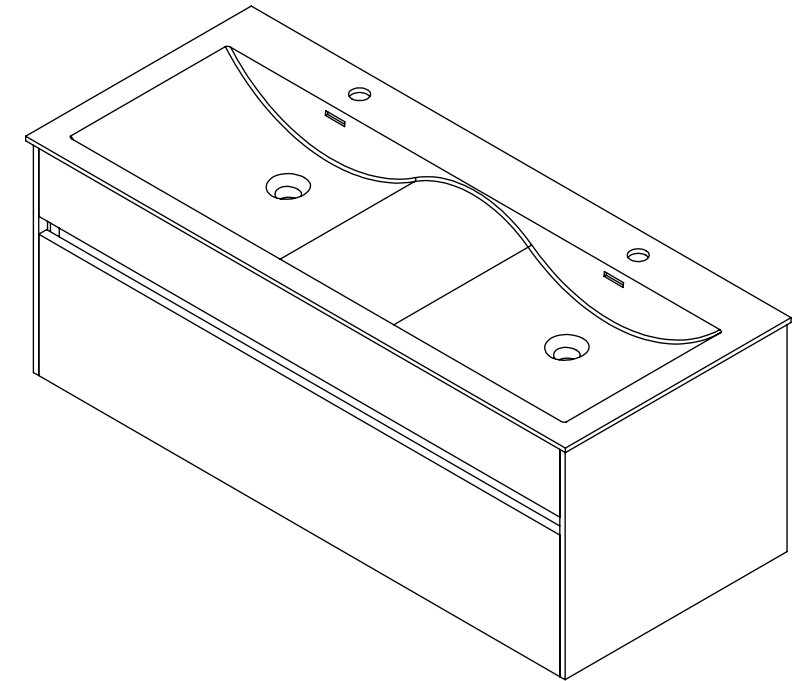

Top View

Front View - Section View

Side View - Section View

LUSO
STONE

Product Name	Encore
Weight, kg	-
Material	Stone Resin
Size, mm	1212 x 459 x 507

All dimensions provided in mm.