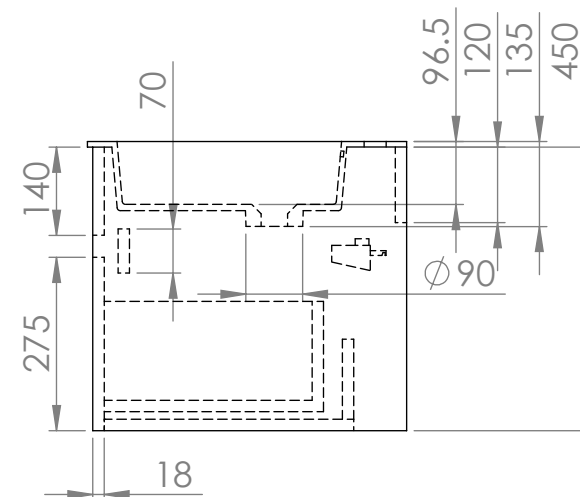

Top View

Front View - Section View

Side View - Section View

LUSO
STONE

Product Name	Encore
Weight, kg	-
Material	Stone Resin
Size, mm	1212 x 459 x 507

All dimensions provided in mm.