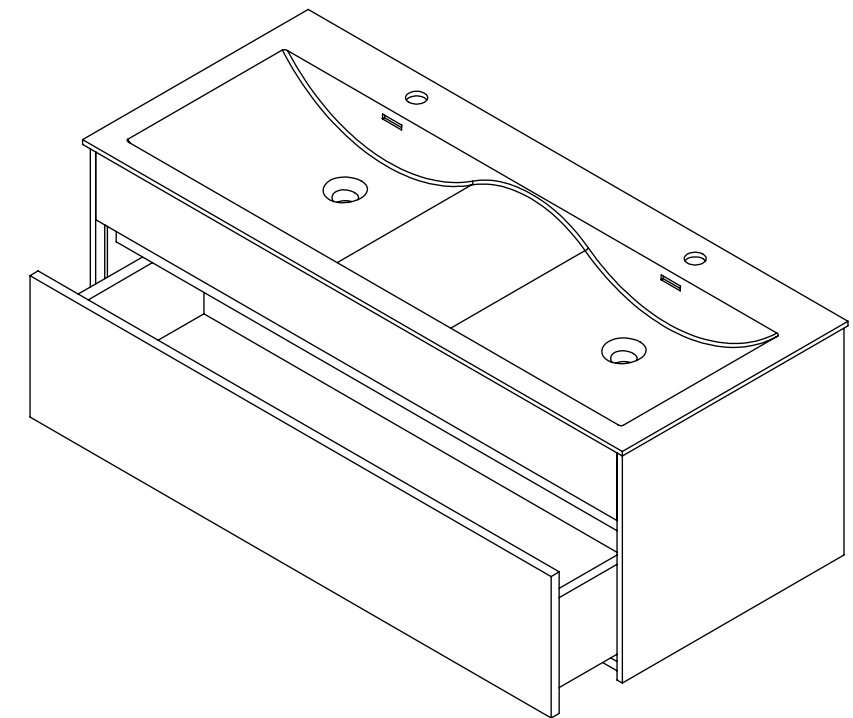

Top View

Front View - Section View

Side View - Section View

LUSO
STONE

Product Name	Encore
Weight, kg	-
Material	Stone Resin
Size, mm	1212 x 459 x 507

All dimensions provided in mm.