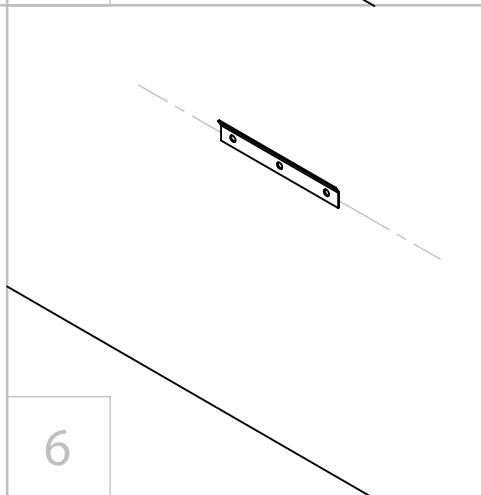

# Installation Guide for Stone Resin Mirror 900 with Demister & LED Light

**LUSSO**  
S T O N E