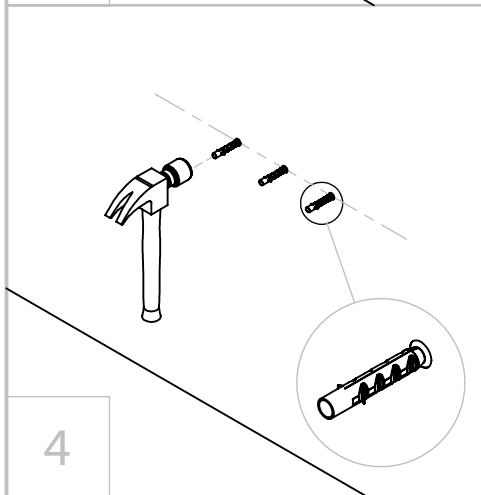

# Installation Guide for Stone Resin Mirror 900 with Demister & LED Light

**LUSSO**  
S T O N E