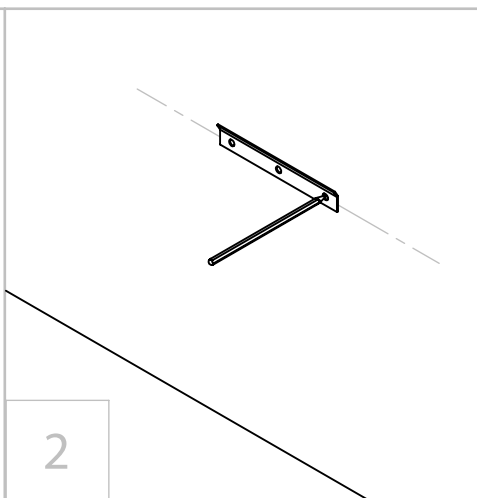

# Installation Guide for Stone Resin Mirror 900 with Demister & LED Light

**LUSSO**  
S T O N E