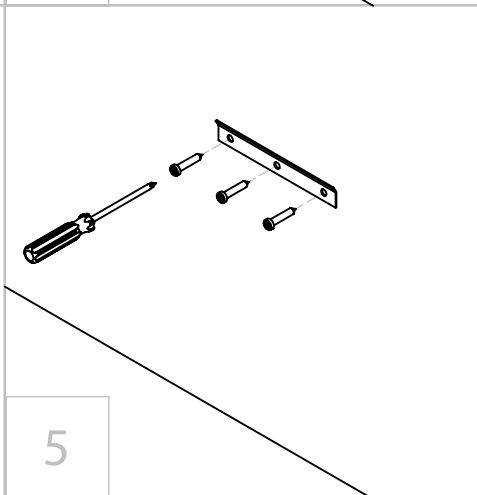

# Installation Guide for Stone Resin Mirror 900 with Demister & LED Light

**LUSSO**  
S T O N E