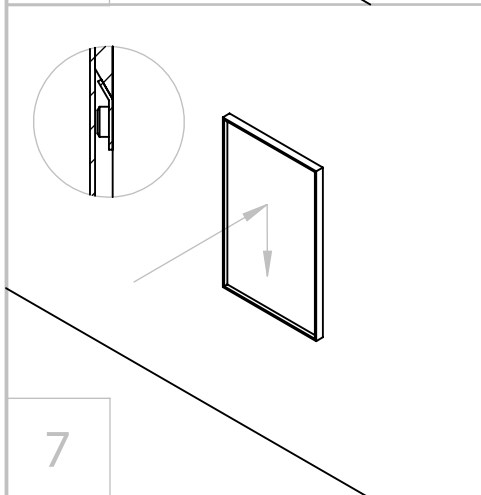

# Installation Guide for Stone Resin Mirror 900 with Demister & LED Light

**LUSSO**  
S T O N E