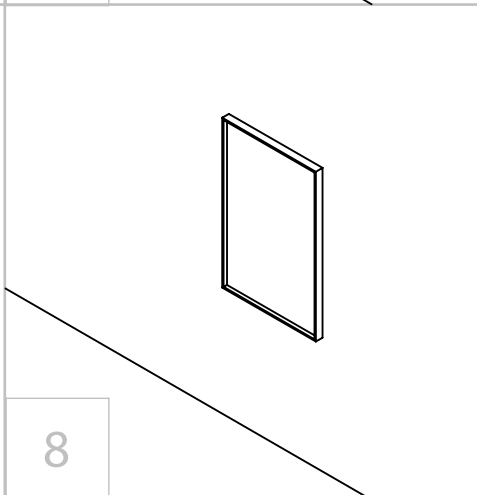

# Installation Guide for Stone Resin Mirror 900 with Demister & LED Light

**LUSSO**  
S T O N E