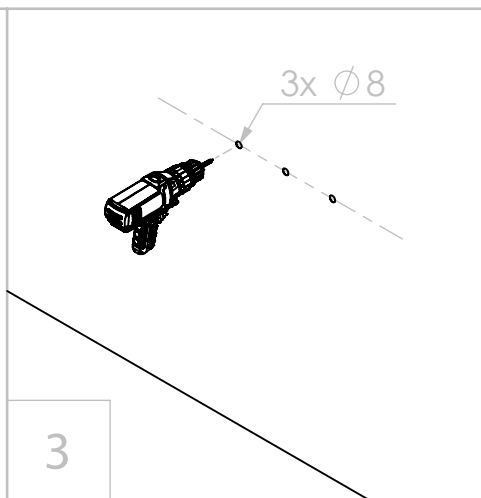

# Installation Guide for Stone Resin Mirror 900 with Demister & LED Light

**LUSSO**  
S T O N E