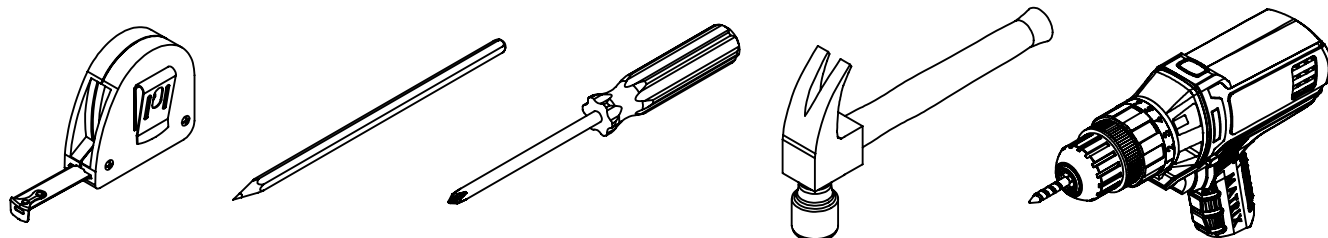

# Installation Guide for Stone Resin Mirror 900 with Demister & LED Light

**LUSSO**  
S T O N E