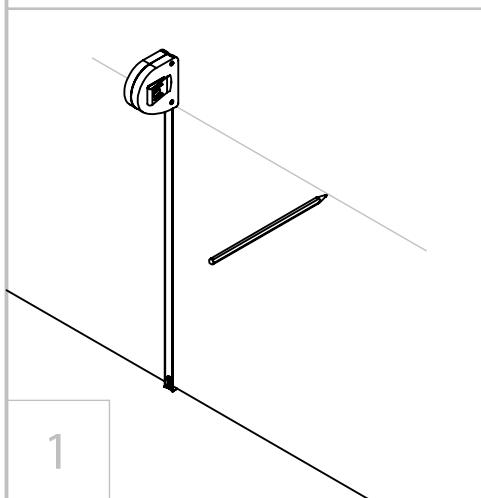

# Installation Guide for Stone Resin Mirror 900 with Demister & LED Light

**LUSSO**  
S T O N E