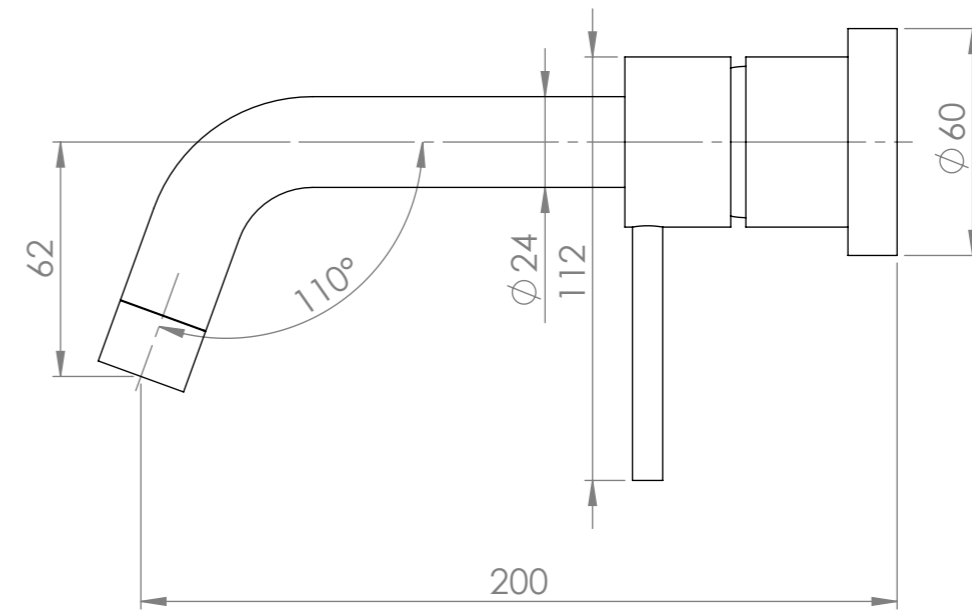

Front View

Side View

LUSO
STONE

| | |
|--|----------------------|
| Product Name | Luxe B |
| Product Type | Wall Mount Basin Tap |
| Finish | Matte Black |
| Works with High and Low Pressure Systems | |

All dimensions provided in mm.