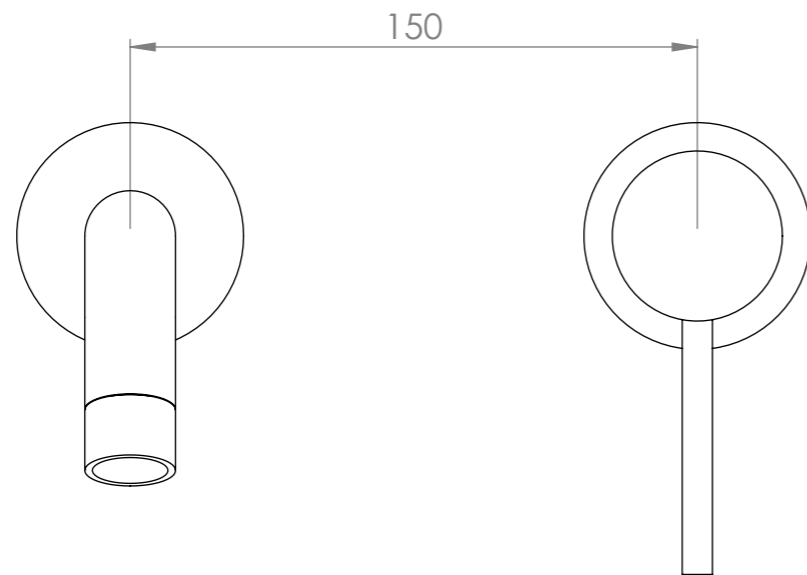

Front View

Side View

LUSO
STONE

| | |
|--|----------------------|
| Product Name | Luxe B |
| Product Type | Wall Mount Basin Tap |
| Finish | Matte Black |
| Works with High and Low Pressure Systems | |

All dimensions provided in mm.