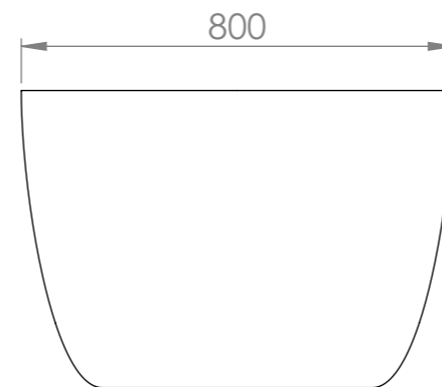

TOP VIEW

FRONT VIEW - SECTION VIEW

SIDE VIEW

**LUSO**  
S T O N E

Product Name	Morini
Weight, kg	137
Volume, L	270
Material	Stone Resin
Size, mm	1700 x 800 x 550

*All dimensions provided in millimeters.*