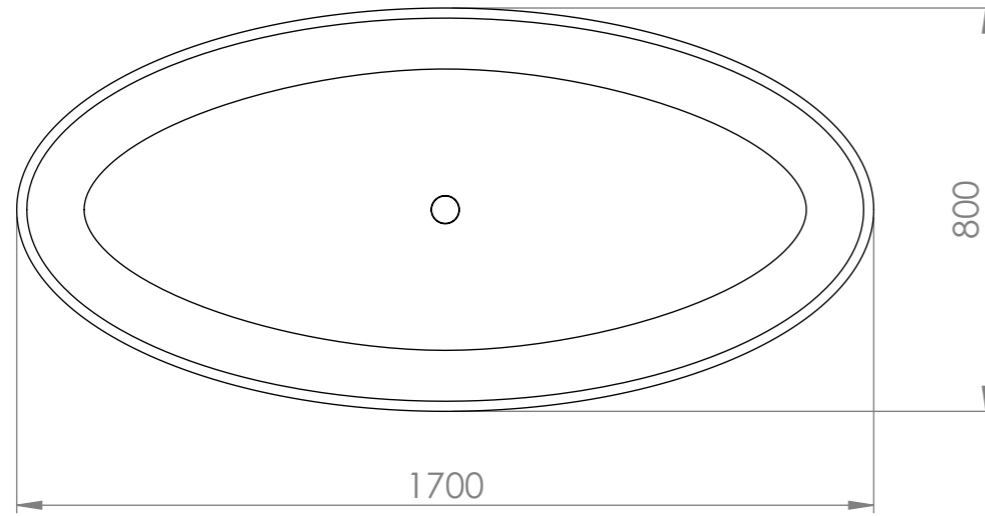

TOP VIEW

FRONT VIEW - SECTION VIEW

SIDE VIEW

**LUSO**  
S T O N E

Product Name	Morini
Weight, kg	137
Volume, L	270
Material	Stone Resin
Size, mm	1700 x 800 x 550

*All dimensions provided in millimeters.*