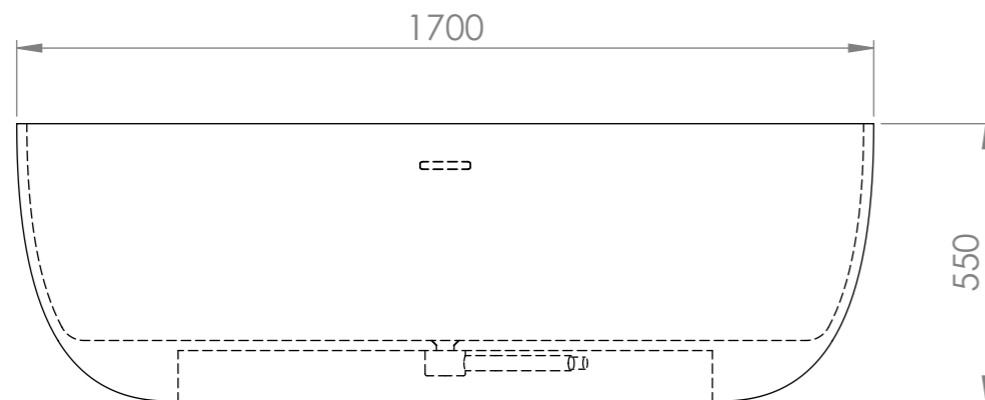

TOP VIEW

FRONT VIEW - SECTION VIEW

SIDE VIEW

**LUSO**  
S T O N E

Product Name	Morini
Weight, kg	137
Volume, L	270
Material	Stone Resin
Size, mm	1700 x 800 x 550

*All dimensions provided in millimeters.*