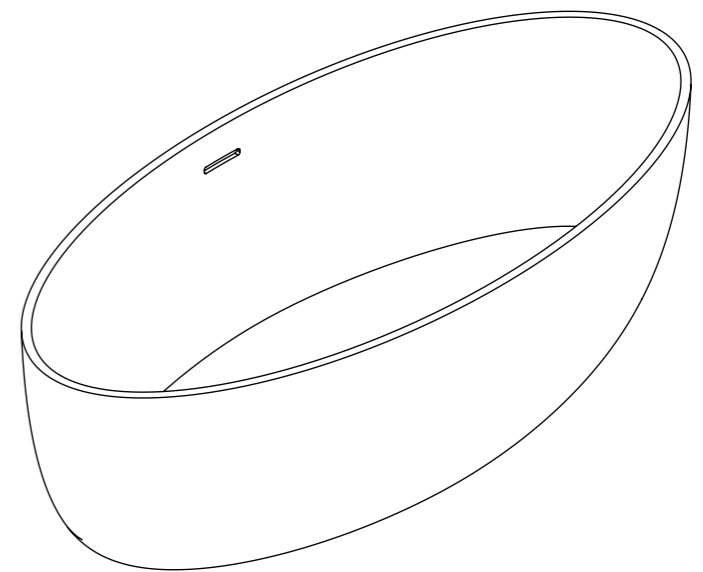

TOP VIEW

FRONT VIEW - SECTION VIEW

SIDE VIEW

**LUSO**  
S T O N E

Product Name	Morini
Weight, kg	137
Volume, L	270
Material	Stone Resin
Size, mm	1700 x 800 x 550

*All dimensions provided in millimeters.*