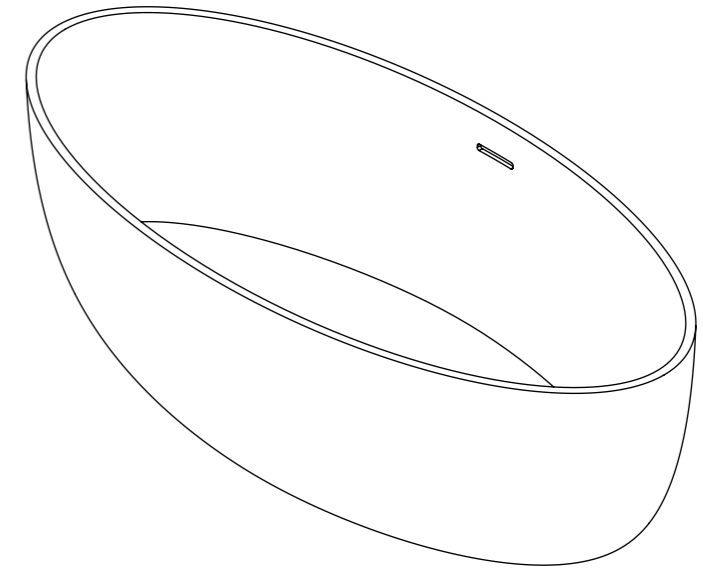

TOP VIEW

FRONT VIEW - SECTION VIEW

SIDE VIEW

**LUSO**  
S T O N E

Product Name	Morini
Weight, kg	137
Volume, L	270
Material	Stone Resin
Size, mm	1700 x 800 x 550

*All dimensions provided in millimeters.*